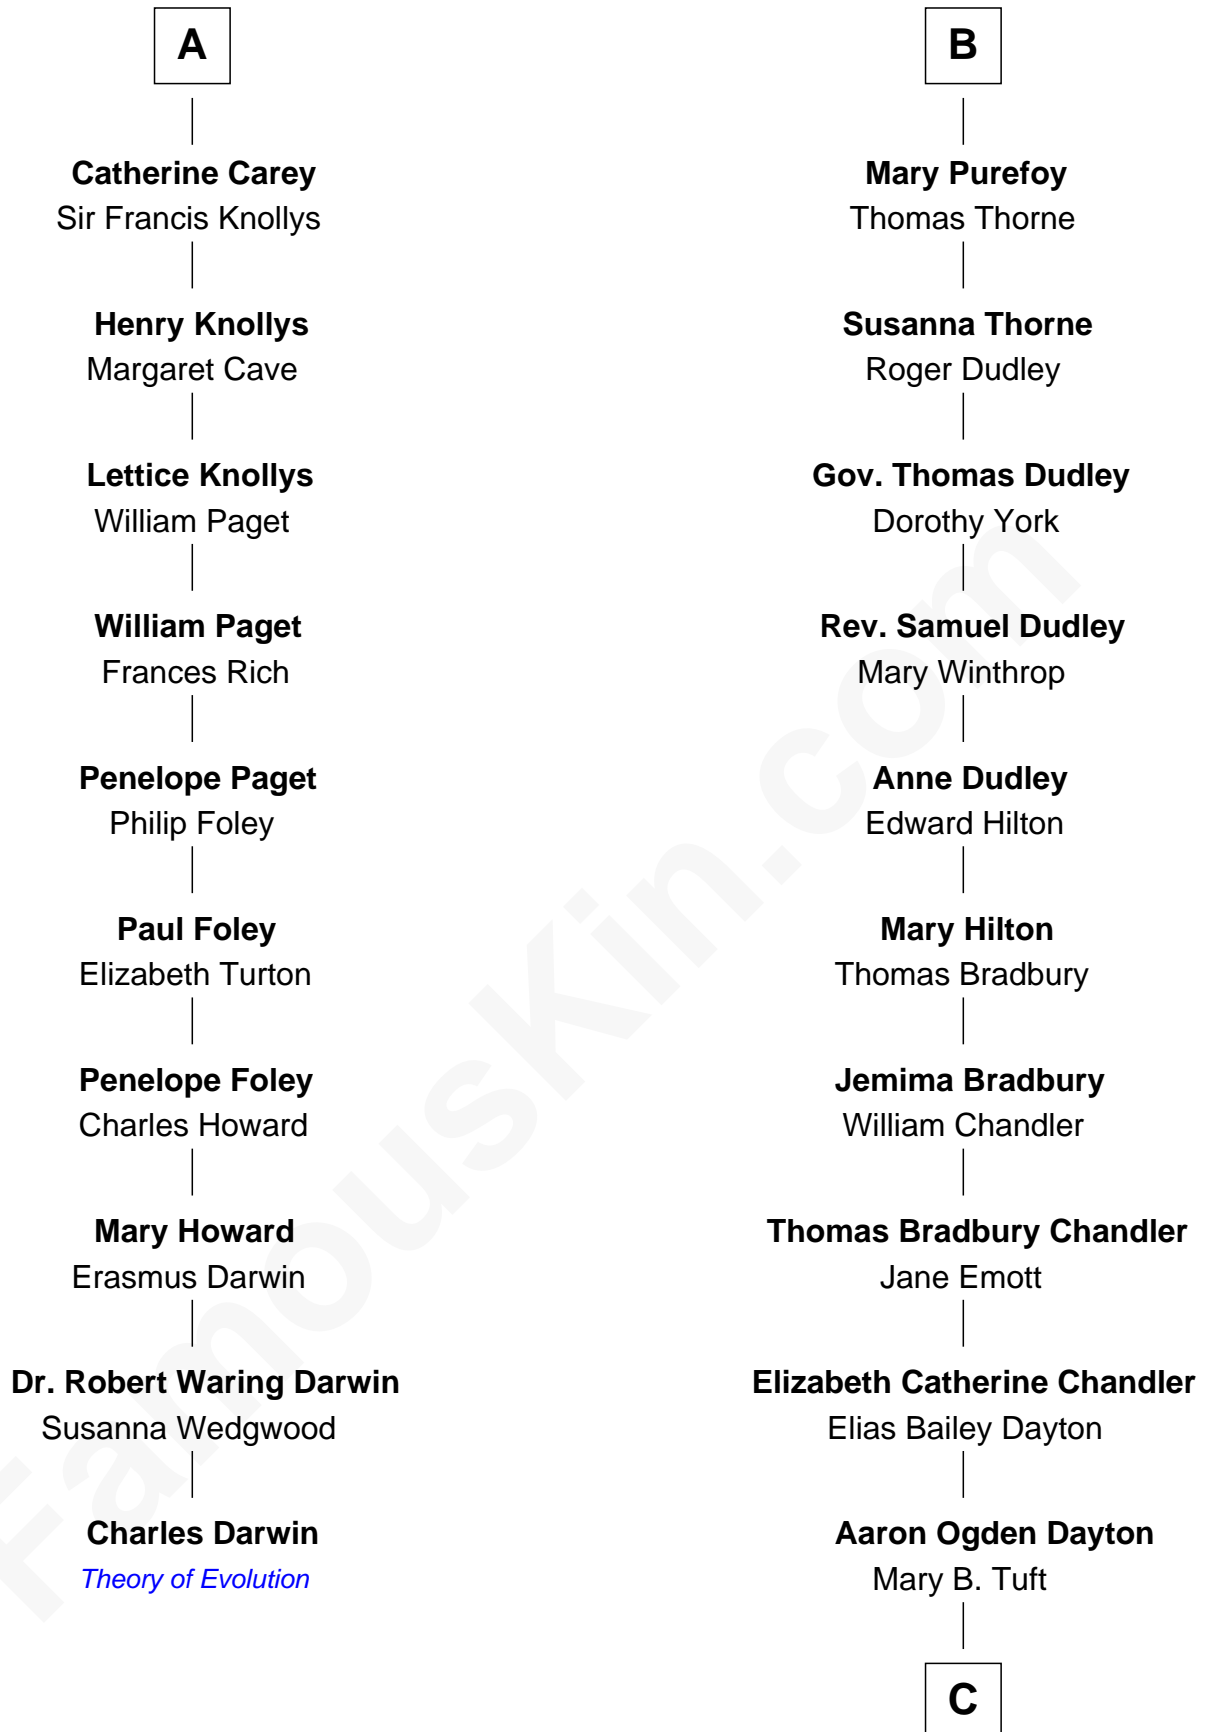

FamousKin.com Relationship Chart of

Charles Darwin

Theory of Evolution

16th cousin 5 times removed of

Christopher Reeve

Movie Actor

Sir John Howard

Alice de Bois

Sir Robert Howard

Margaret de Scales

Sir John Howard

Alice Tendring

Sir Robert Howard

Margaret Mowbray

Sir John Howard

Katherine Moleyns

John Denton

Alice Denton

Nicholas Purefoy

Edward Purefoy

Anne Fettiplace

B

C

Katherine Irving Dayton