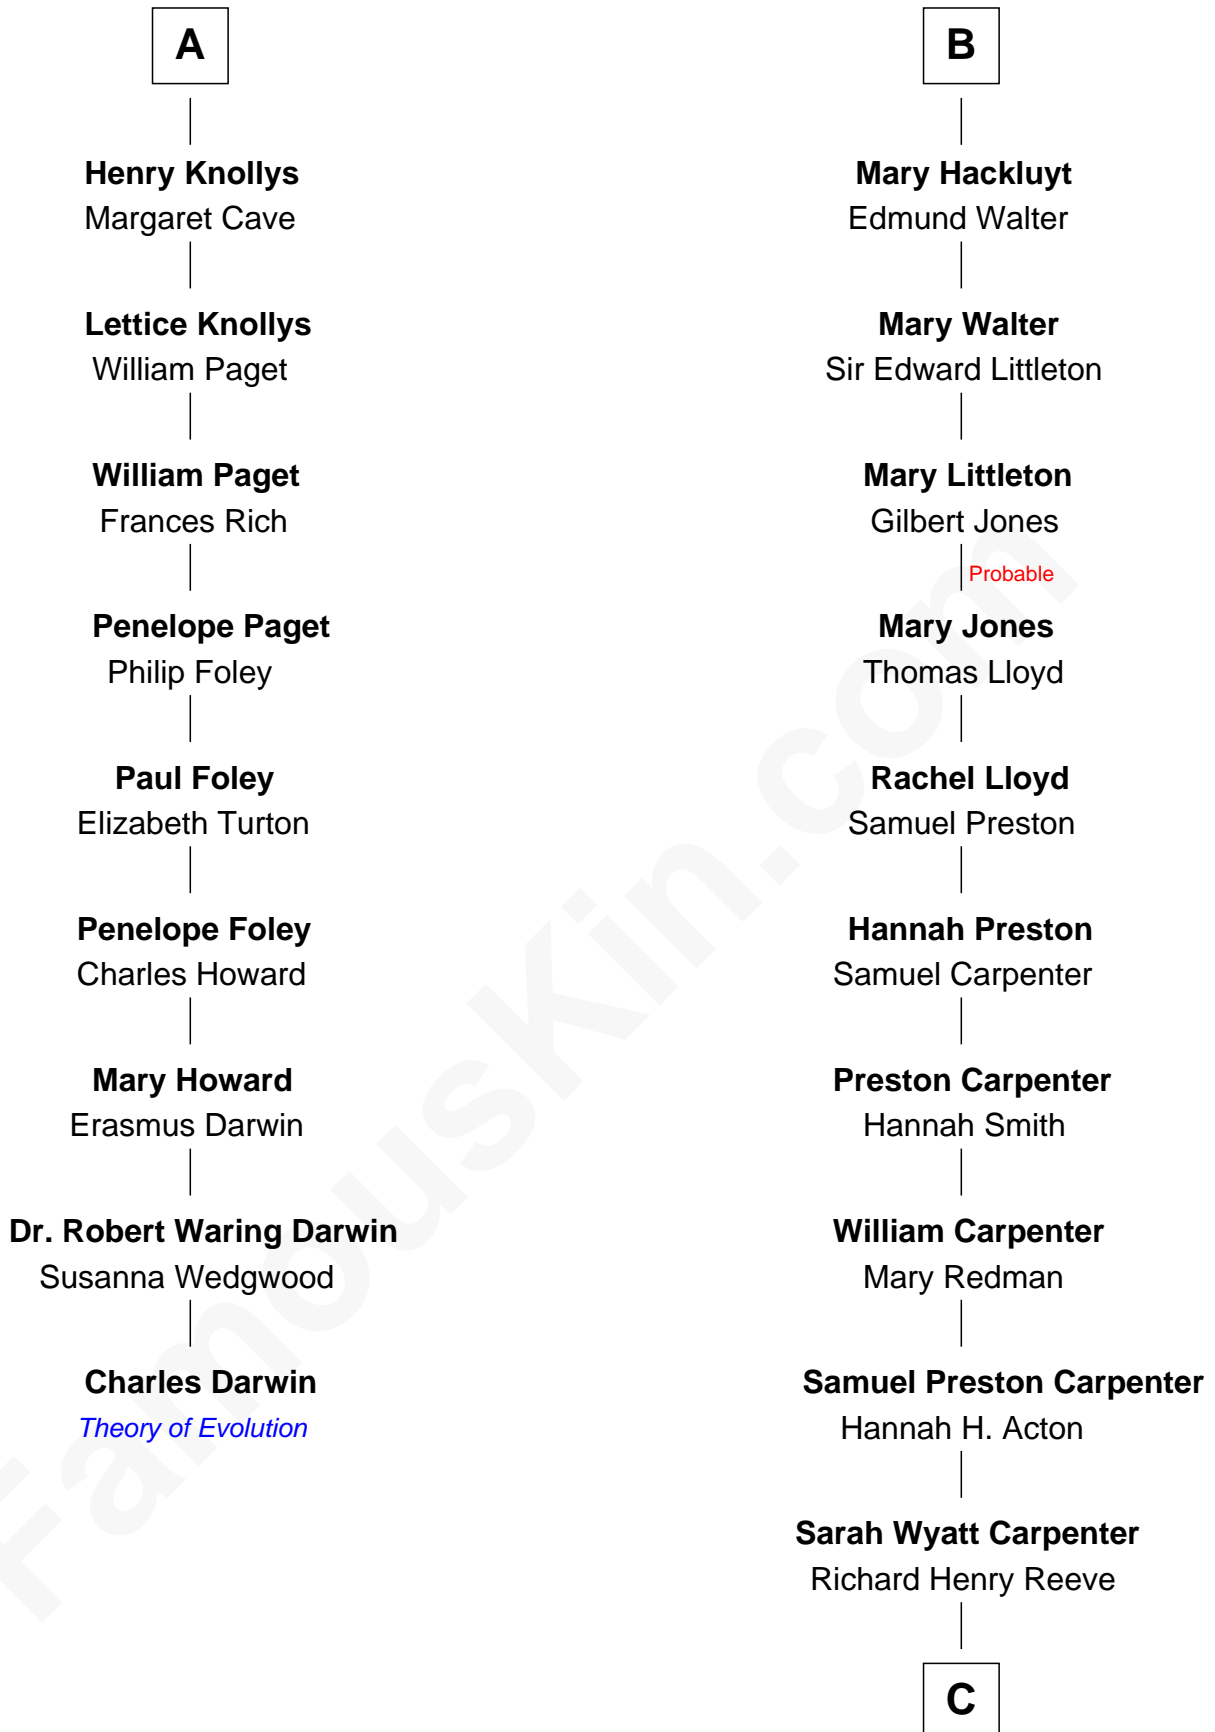

FamousKin.com Relationship Chart of

Charles Darwin

Theory of Evolution

15th cousin 5 times removed of

Christopher Reeve

Movie Actor

C

Augustus Henry Reeve
Margaretta Willis Baldwin