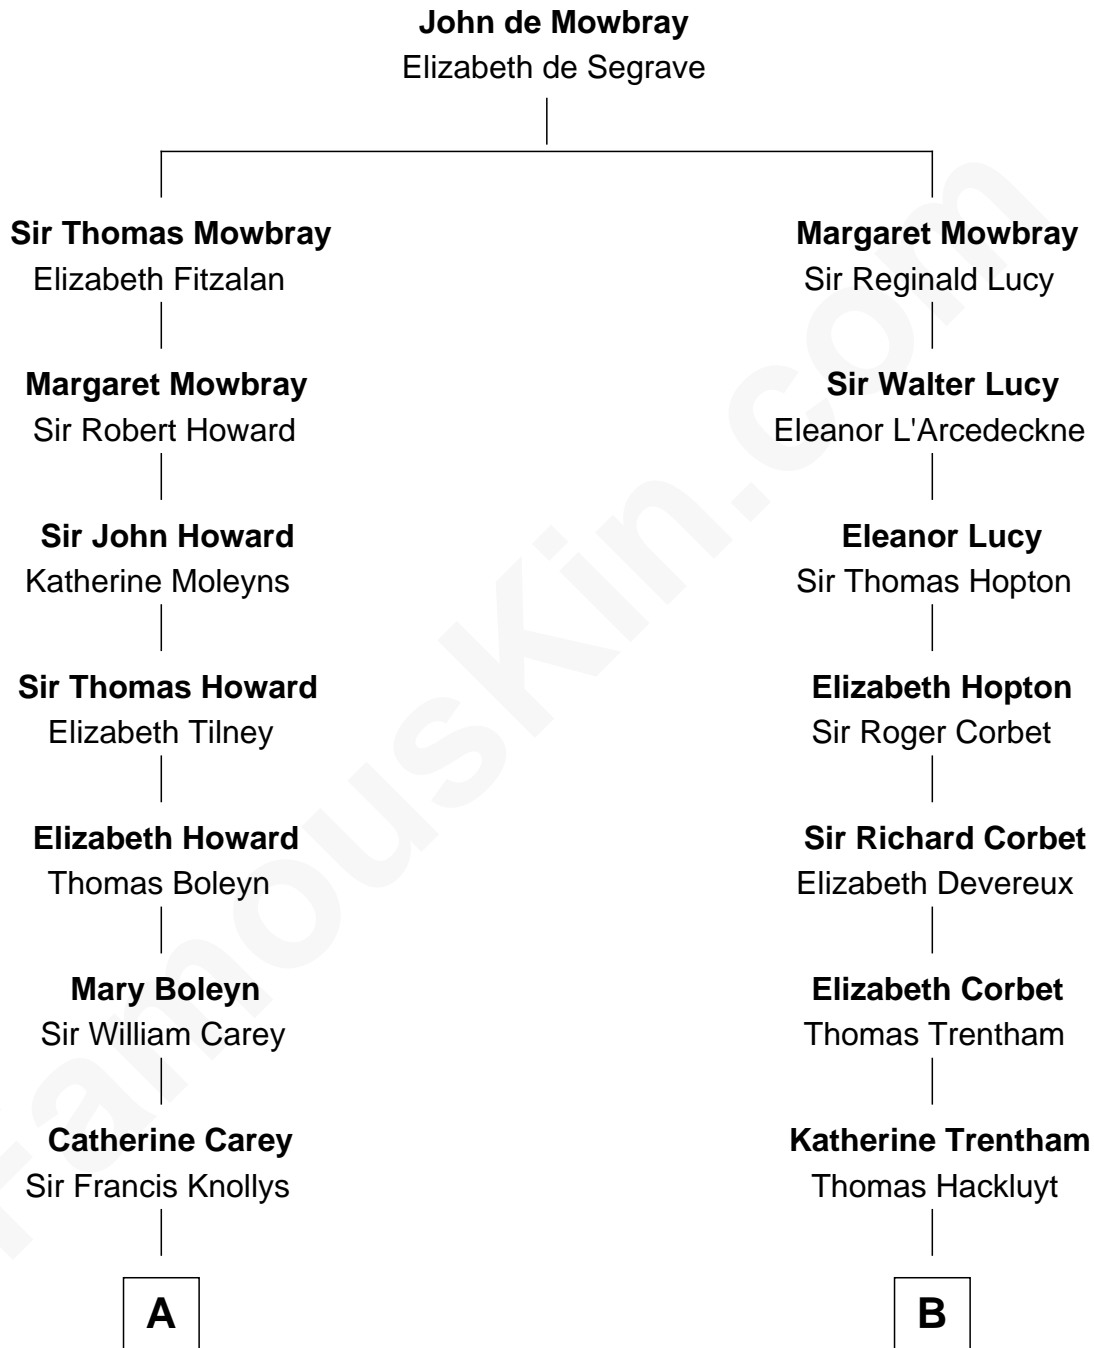

FamousKin.com Relationship Chart of

Charles Darwin

Theory of Evolution

15th cousin 5 times removed of

Christopher Reeve

Movie Actor

C

Augustus Henry Reeve
Margaretta Willis Baldwin