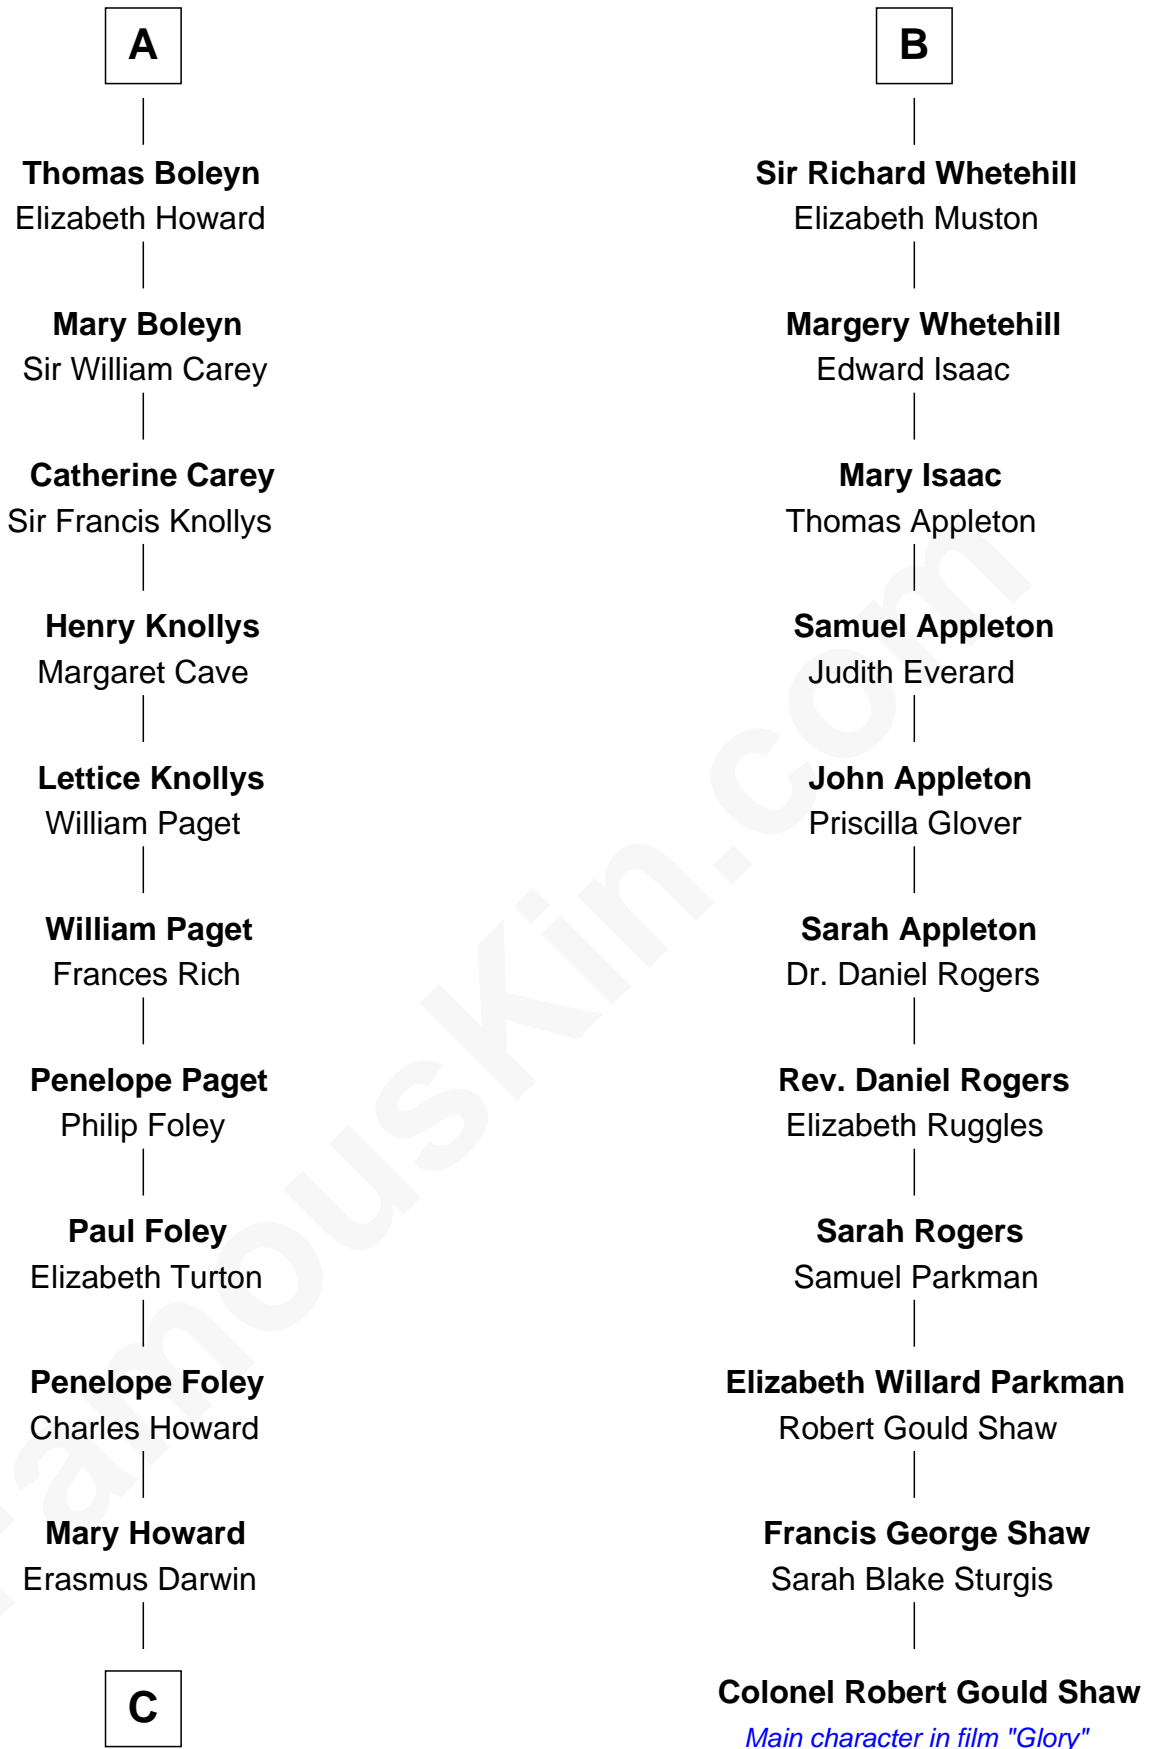

# FamousKin.com Relationship Chart of

**Charles Darwin**  
*Theory of Evolution*

17th cousin 1 time removed of

**Colonel Robert Gould Shaw**  
*U.S. Civil War leader of film "Glory" fame*

FamousKin.com