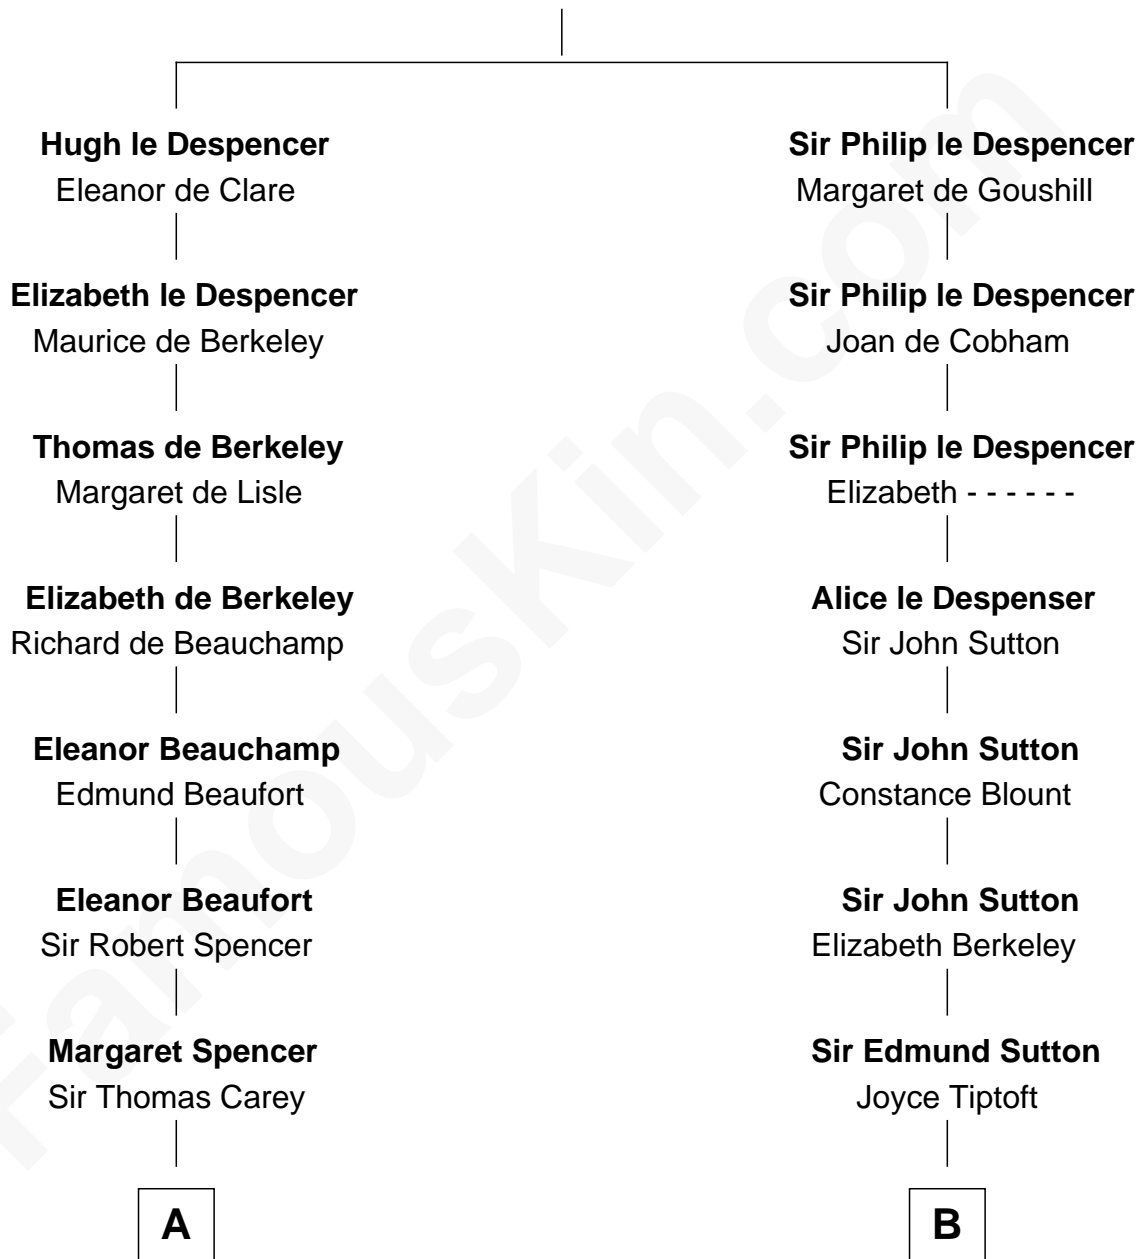

## Relationship Chart of

**Charles Darwin**

*Theory of Evolution*

17th cousin 2 times removed of

**Colonel Robert Gould Shaw**

*U.S. Civil War leader of film "Glory" fame*

**Sir Hugh le Despencer**

Isabella de Beauchamp

**C**

—  
**Elizabeth Willard Parkman**

Robert Gould Shaw

—  
**Francis George Shaw**

Sarah Blake Sturgis

—  
**Colonel Robert Gould Shaw**

*Main character in film "Glory"*

FamousKin.com