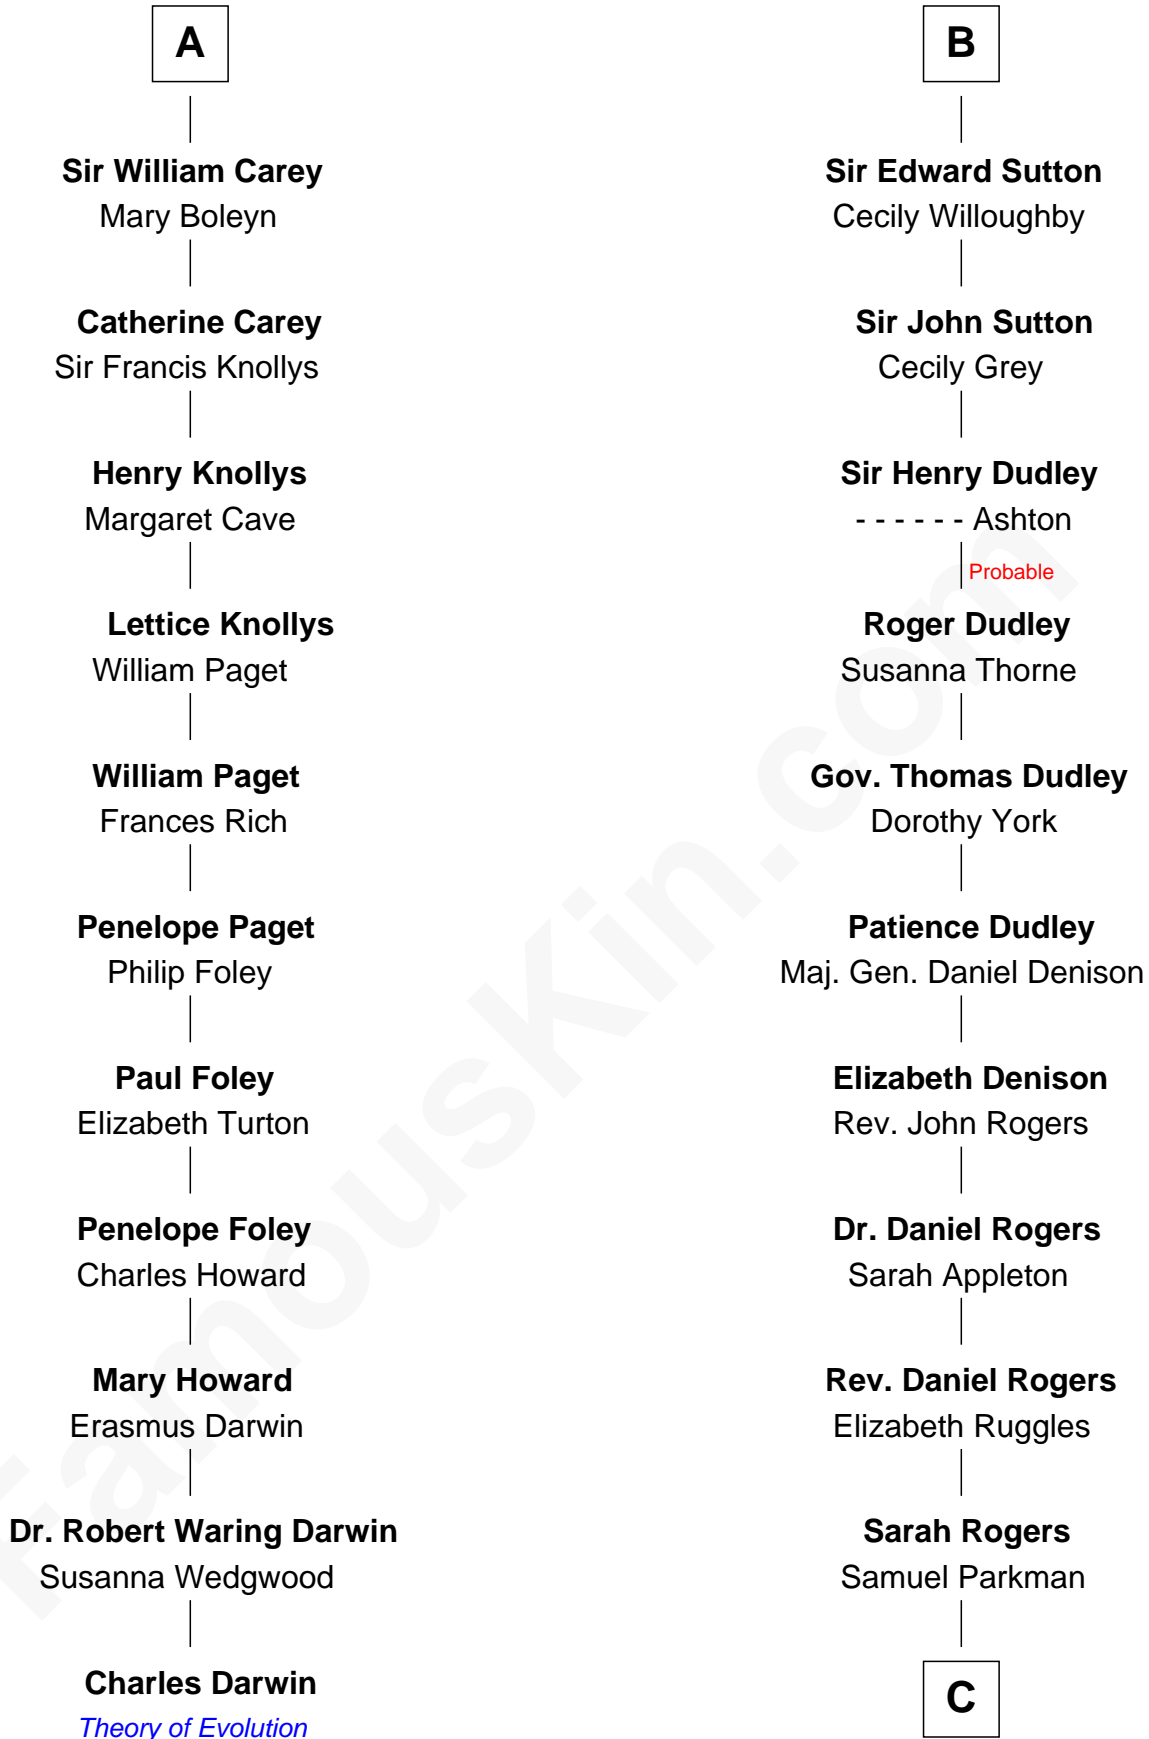

## Relationship Chart of

**Charles Darwin**

*Theory of Evolution*

17th cousin 2 times removed of

**Colonel Robert Gould Shaw**

*U.S. Civil War leader of film "Glory" fame*

**Sir Hugh le Despencer**

Isabella de Beauchamp

**C**

—  
**Elizabeth Willard Parkman**

Robert Gould Shaw

—  
**Francis George Shaw**

Sarah Blake Sturgis

—  
**Colonel Robert Gould Shaw**

*Main character in film "Glory"*

FamousKin.com