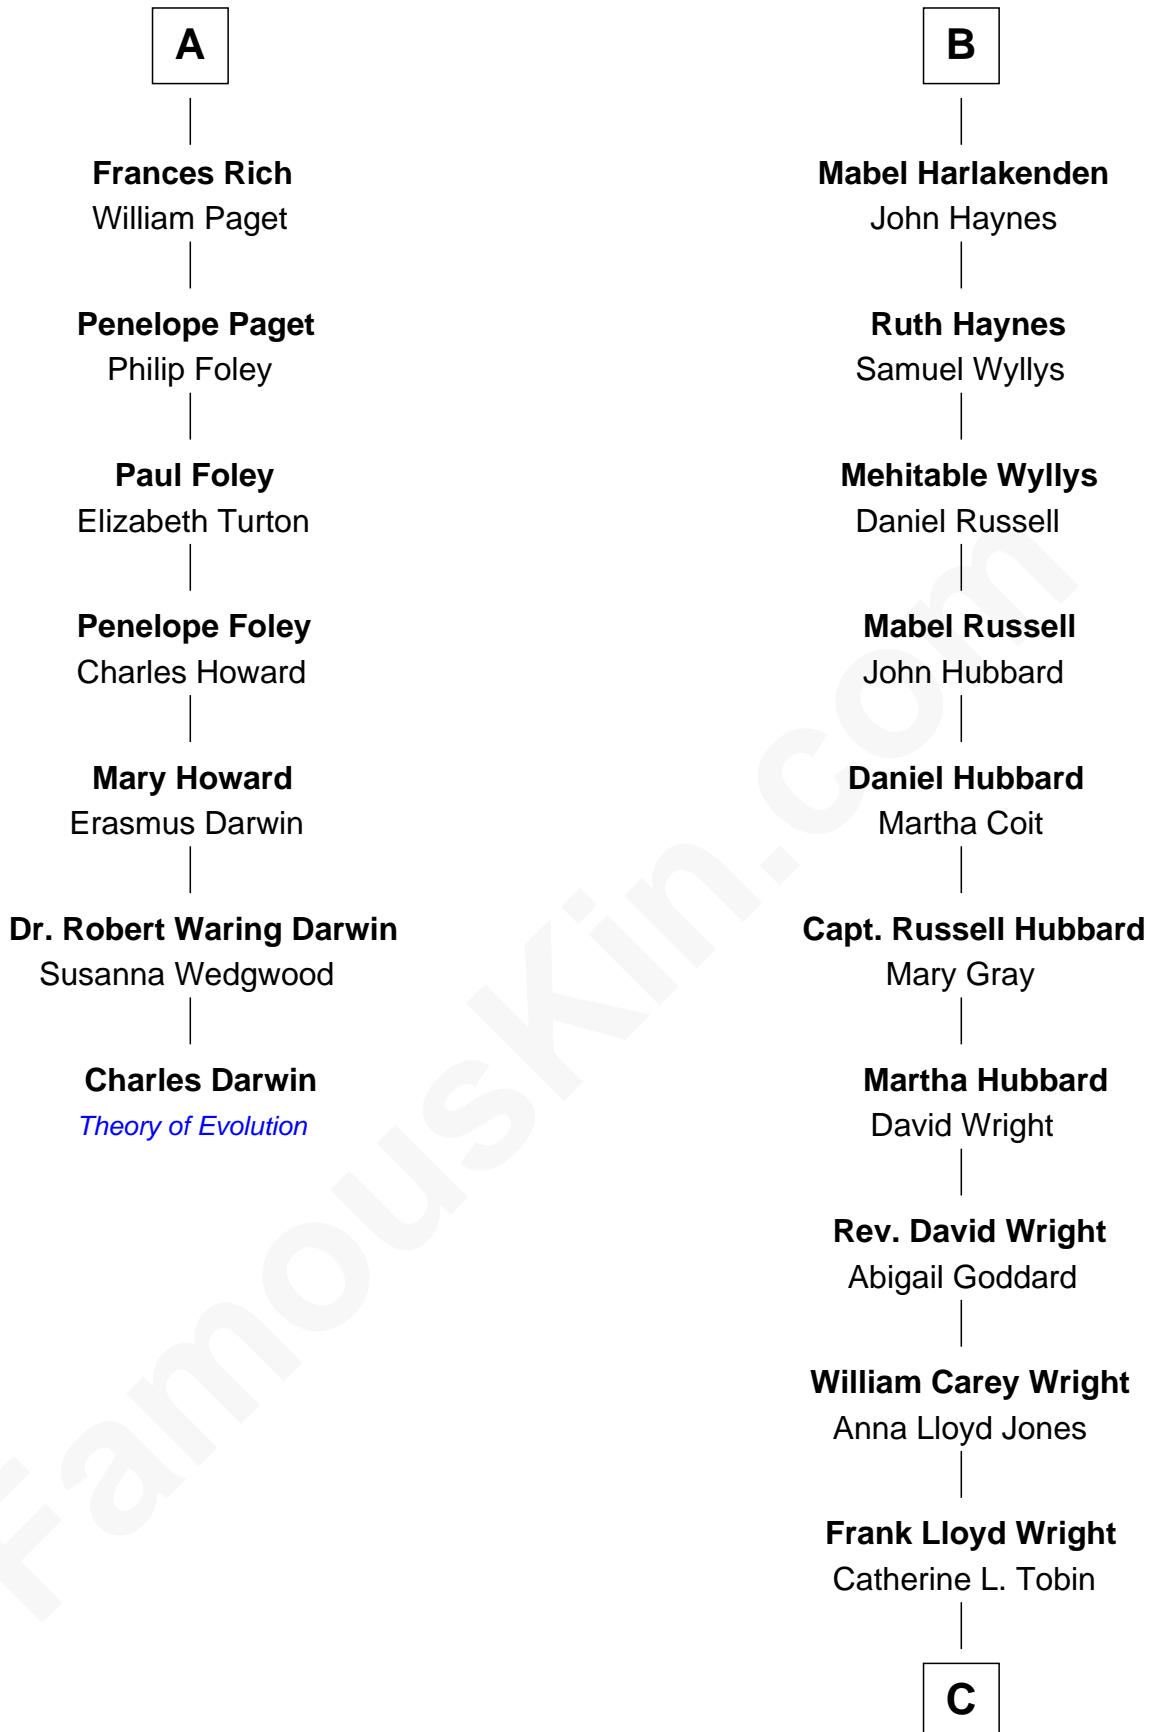

# FamousKin.com Relationship Chart of

**Charles Darwin**

*Theory of Evolution*

13th cousin 5 times removed of

**Anne Baxter**

*Movie Actress*

**Sir Richard Neville**

Alice Montagu

**C**

—  
**Catherine Dorothy Wright**

Kenneth Stuart Baxter

—  
**Anne Baxter**

*Movie Actress*

FamousKin.com