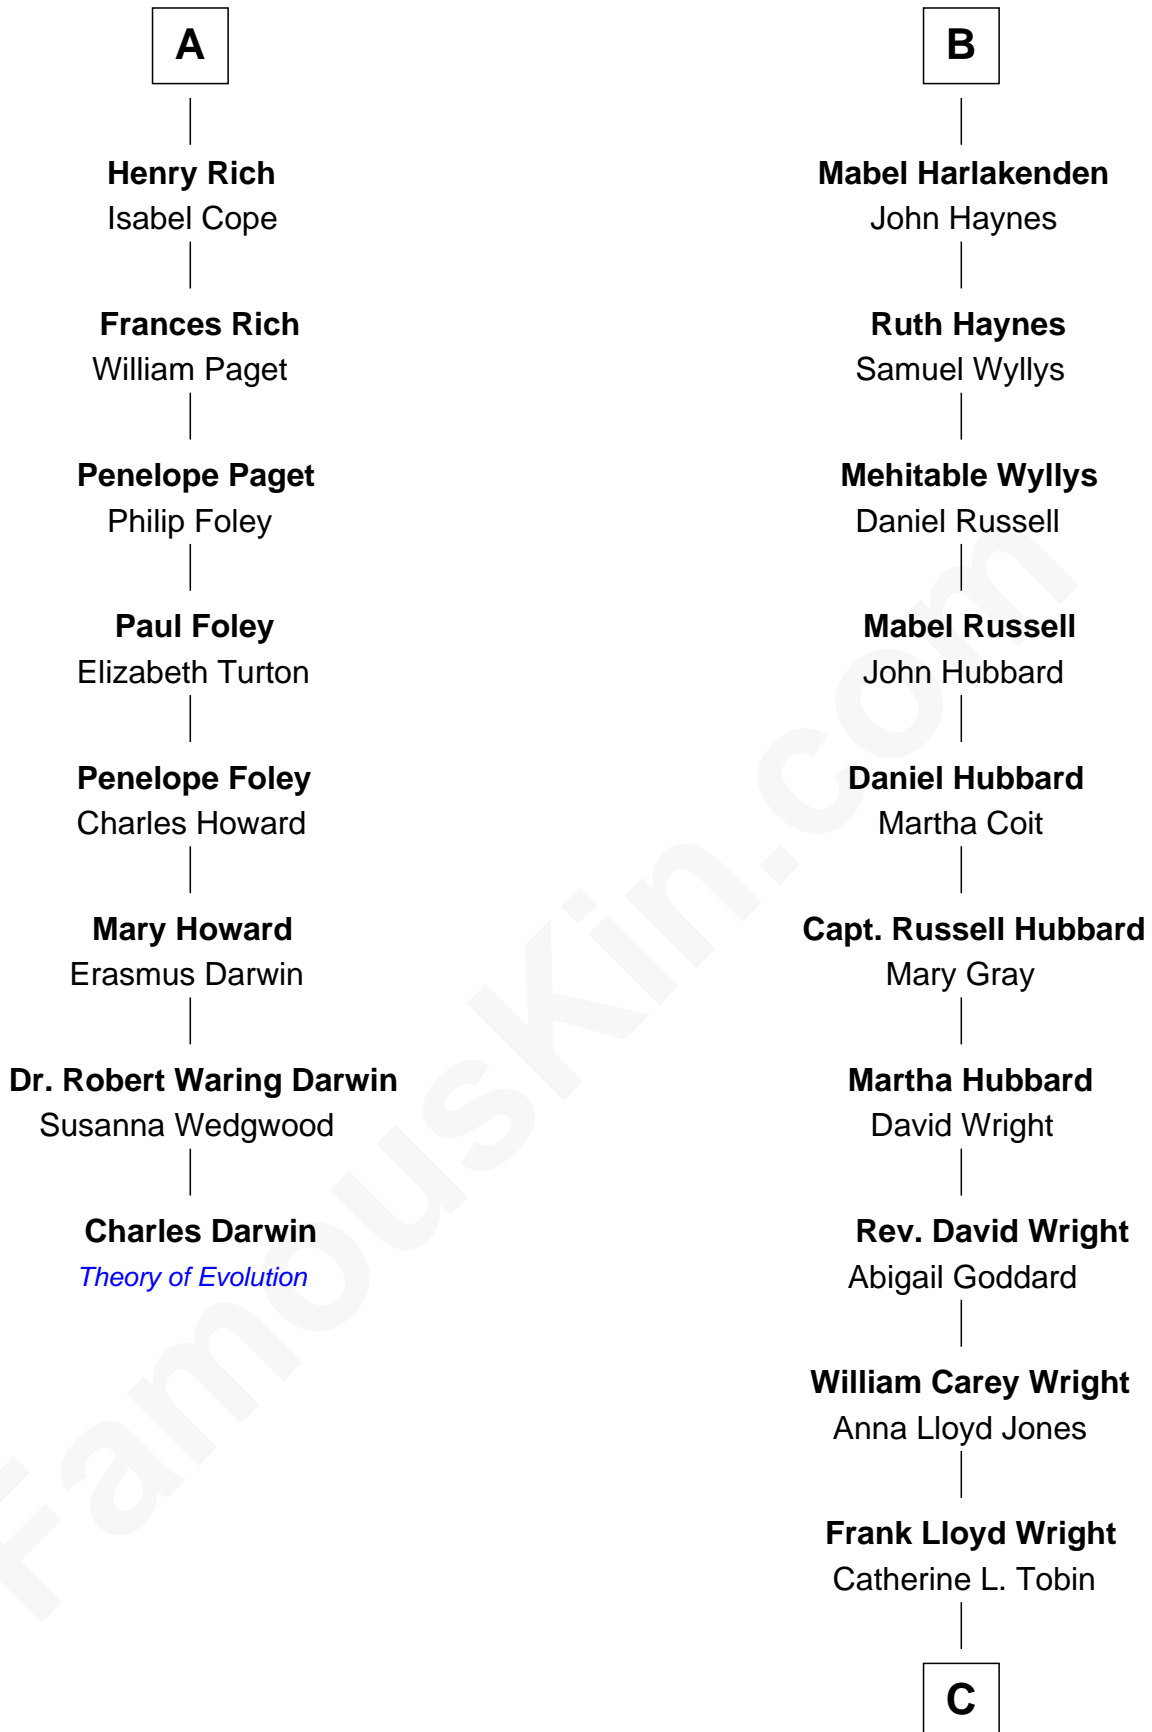

# FamousKin.com Relationship Chart of

**Charles Darwin**

*Theory of Evolution*

14th cousin 4 times removed of

**Anne Baxter**

*Movie Actress*

**Sir William Bouchier**

Anne Plantagenet

**C**

—  
**Catherine Dorothy Wright**

Kenneth Stuart Baxter

—  
**Anne Baxter**

*Movie Actress*

FamousKin.com