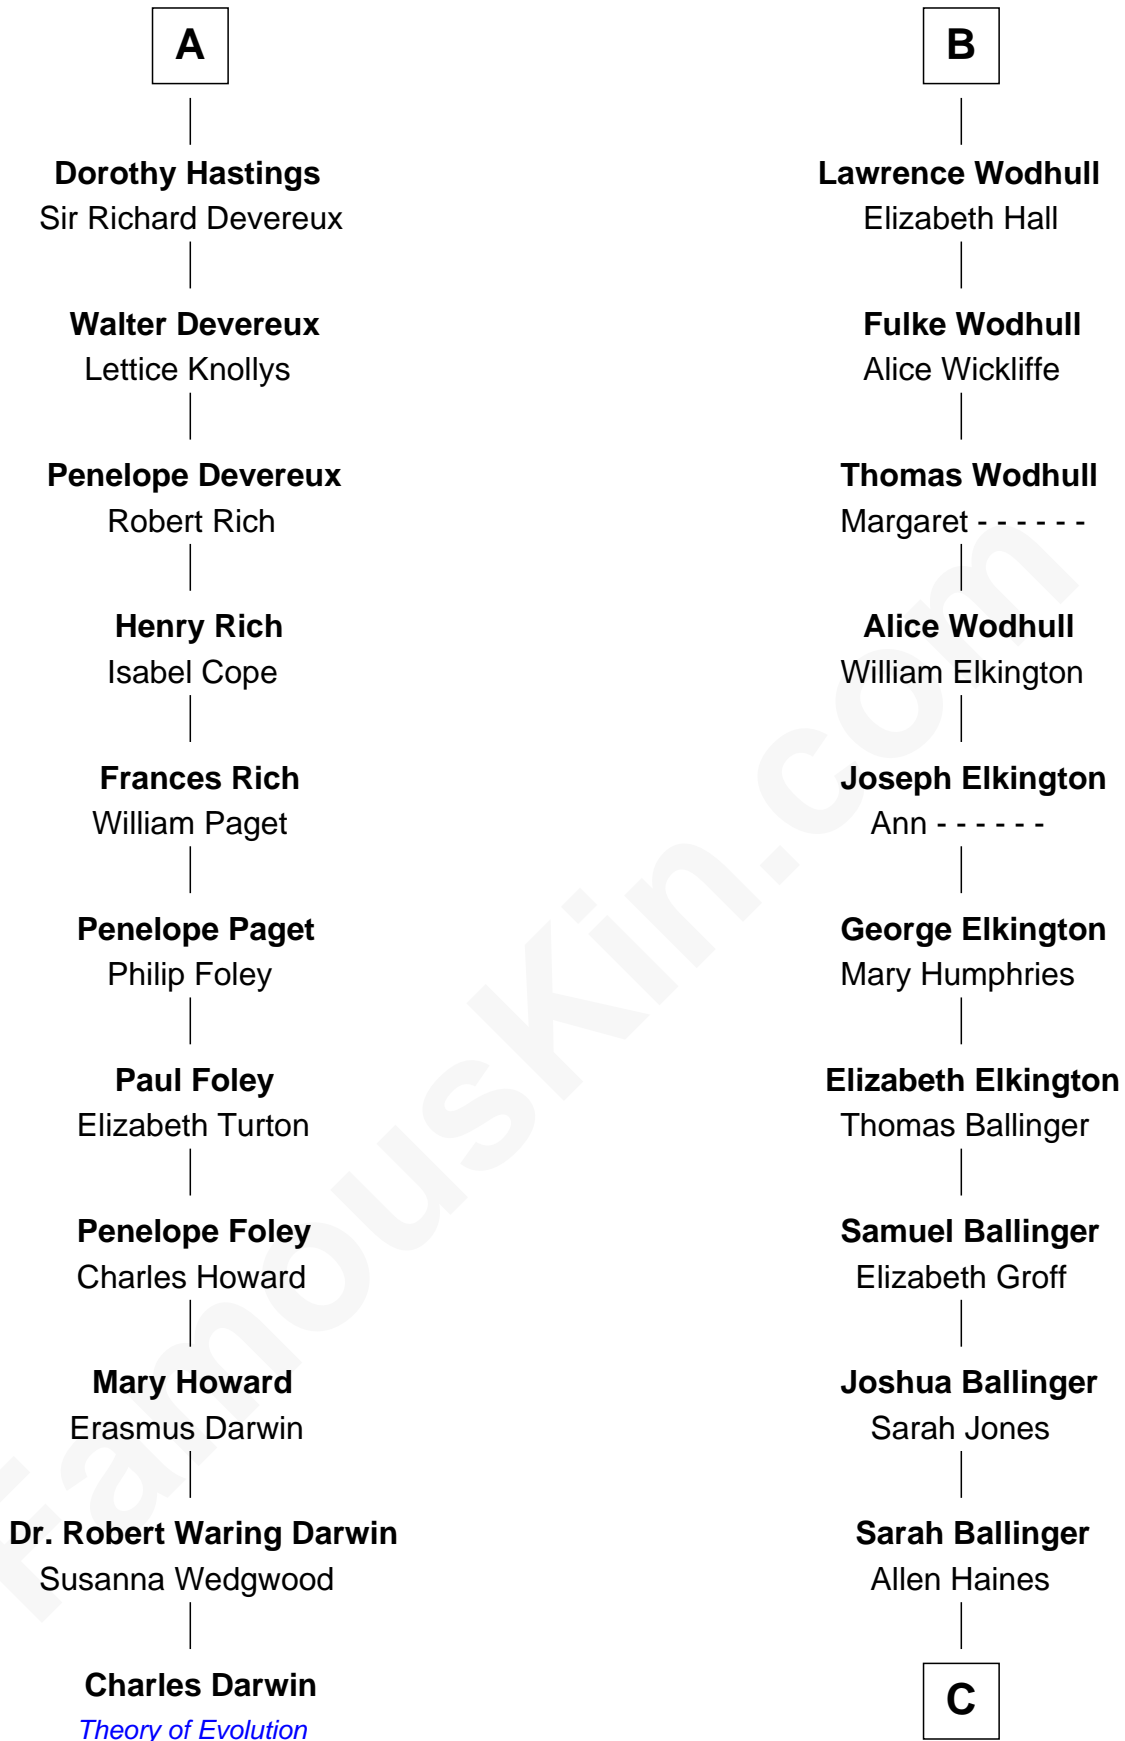

FamousKin.com Relationship Chart of

Charles Darwin

Theory of Evolution

17th cousin 4 times removed of

Barbara (Pierce) Bush

First Lady of President George H.W. Bush

C

Jonathan Haines

Mary Jane Sprague

Sarah Haines

Jacob Marion Flickinger

Lulu Dell Flickinger

James Edgar Robinson

Pauline Robinson

Marvin Pierce

Barbara (Pierce) Bush