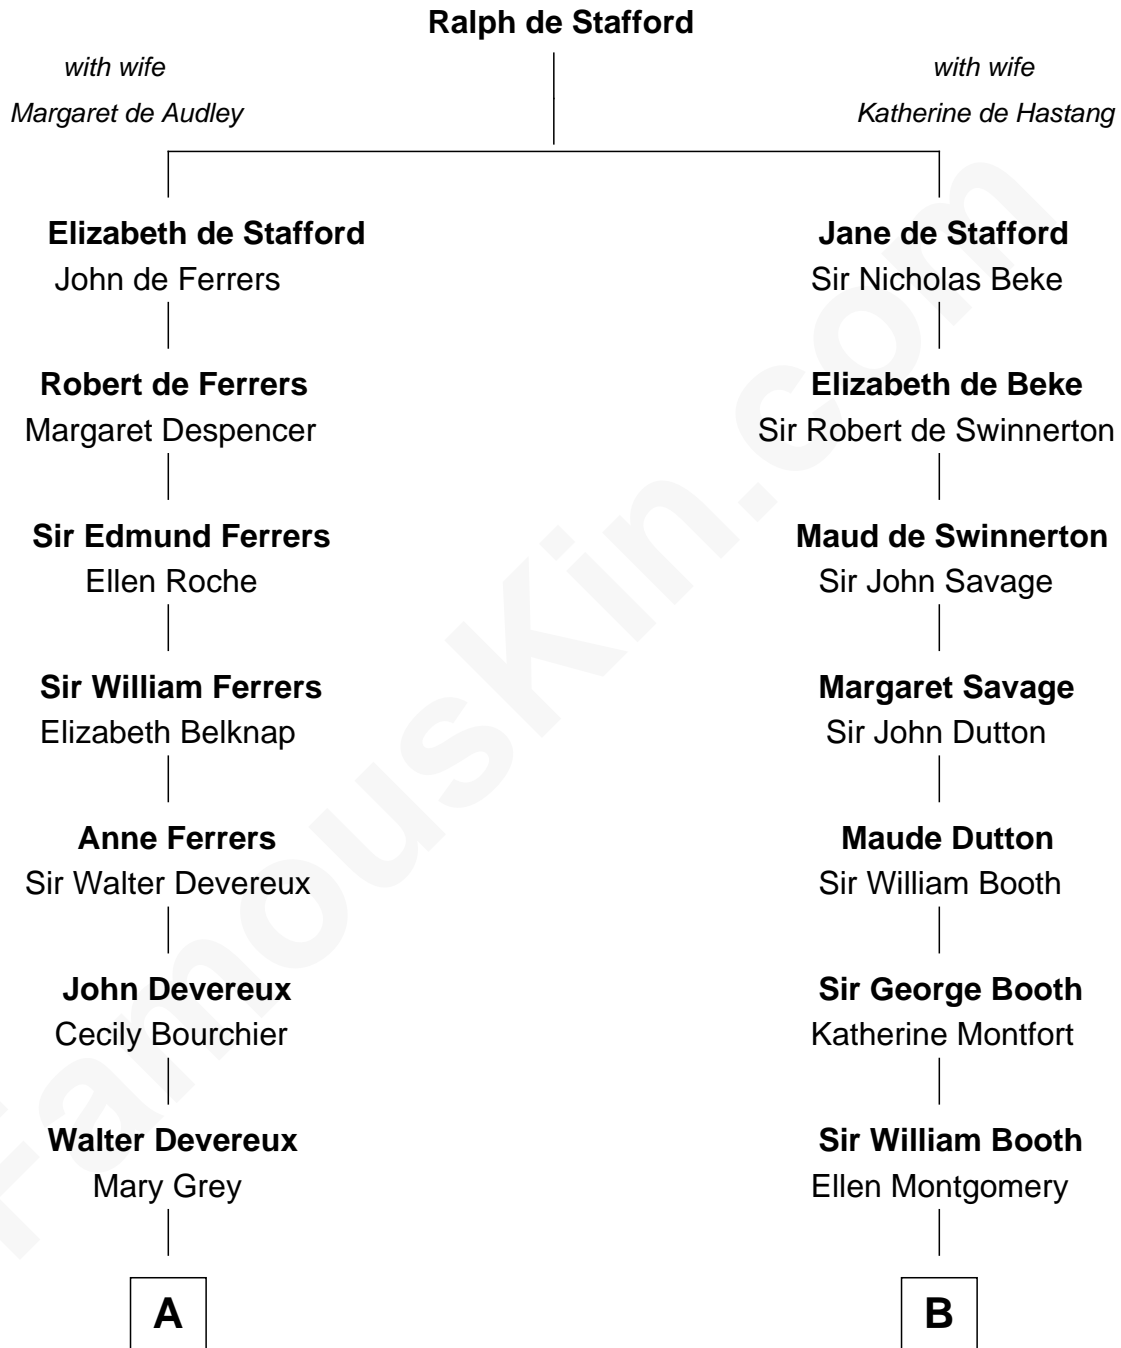

FamousKin.com
Relationship Chart of
Charles Darwin
Theory of Evolution

17th cousin 3 times removed of

Barbara (Pierce) Bush
First Lady of President George H.W. Bush

C

Jerome Place Marvin

Martha Ann Stokes

Mabel Marvin

Scott Pierce

Marvin Pierce

Pauline Robinson

Barbara (Pierce) Bush

First Lady of George H.W. Bush

FamousKin.com