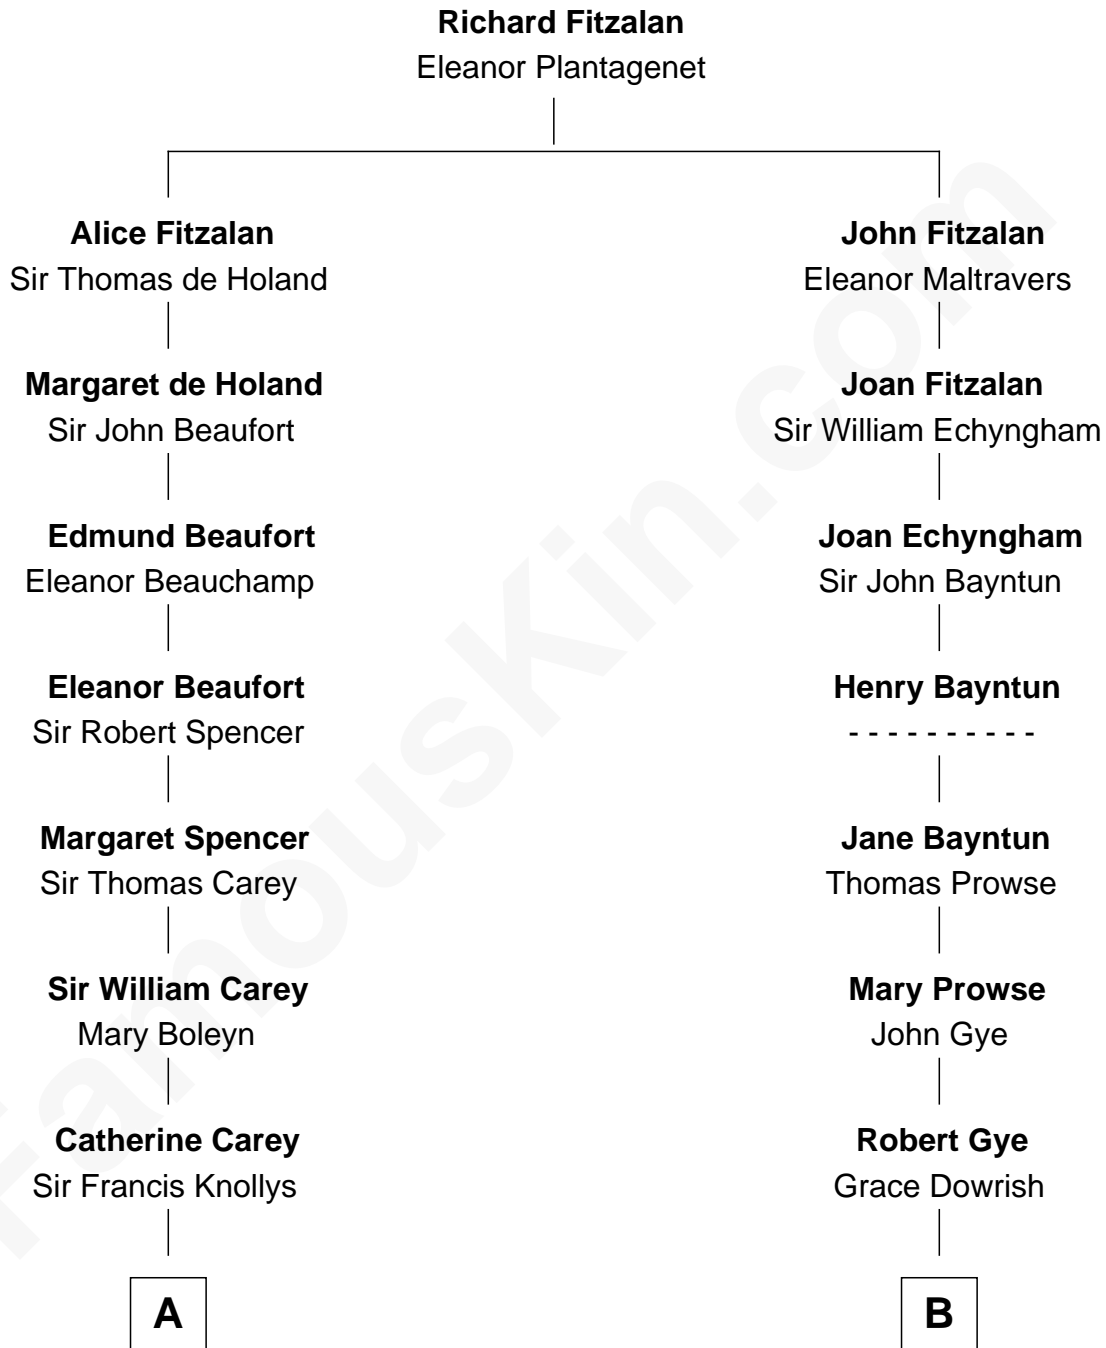

FamousKin.com Relationship Chart of

Charles Darwin

Theory of Evolution

15th cousin 3 times removed of

Barbara (Pierce) Bush

First Lady of President George H.W. Bush

C

Marvin Pierce
Pauline Robinson

Barbara (Pierce) Bush
First Lady of George H.W. Bush

FamousKin.com