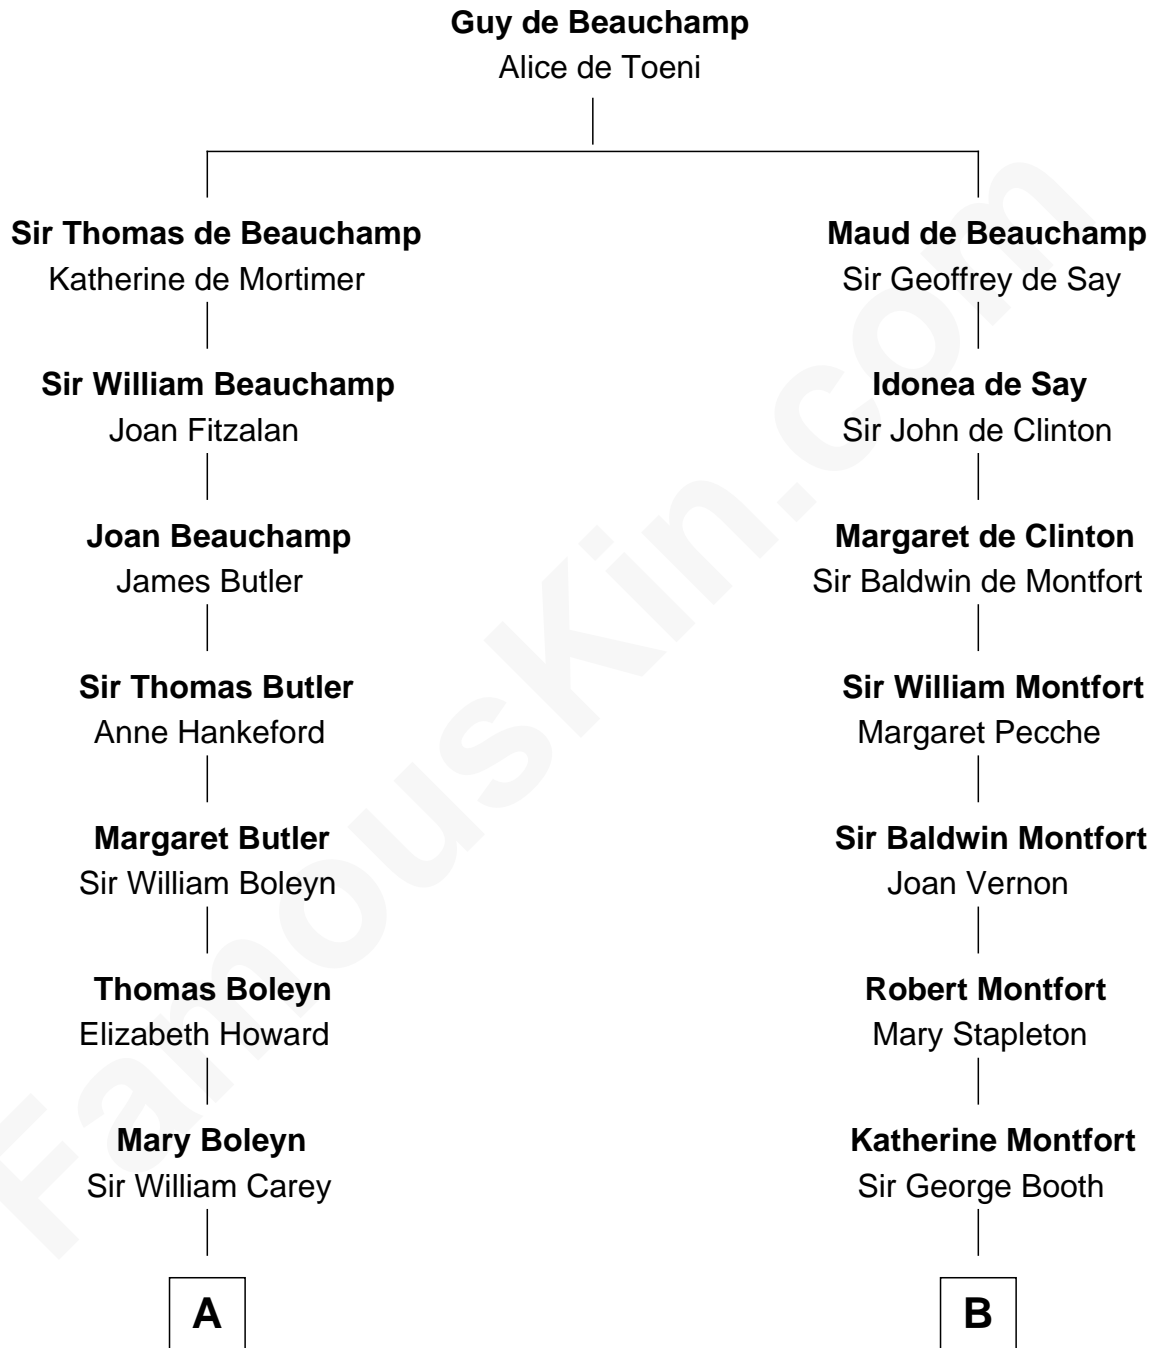

FamousKin.com Relationship Chart of

Charles Darwin

Theory of Evolution

16th cousin 5 times removed of

Barbara (Pierce) Bush

First Lady of President George H.W. Bush

C

Samuel Ross Marvin

Julia Ann Place

Jerome Place Marvin

Martha Ann Stokes

Mabel Marvin

Scott Pierce

Marvin Pierce

Pauline Robinson

Barbara (Pierce) Bush

First Lady of George H.W. Bush

FamousKin.com