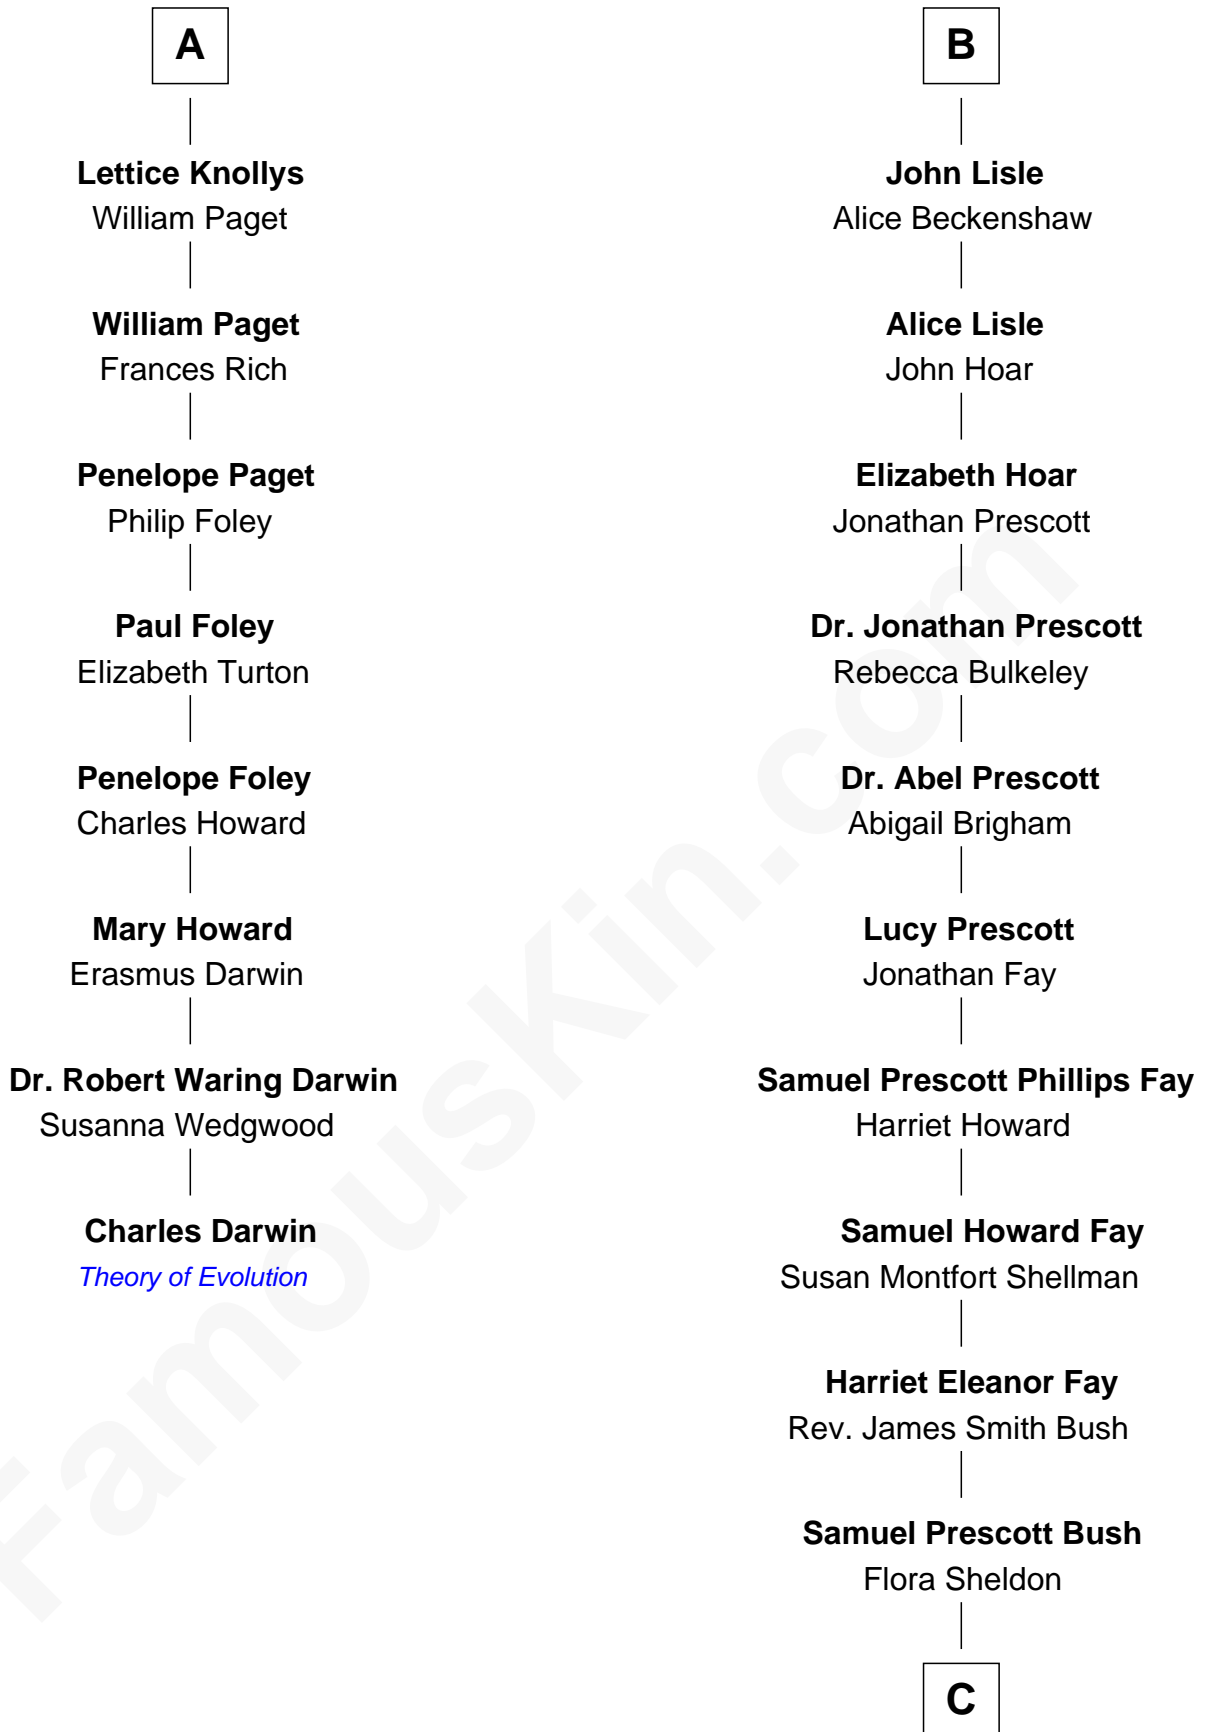

# FamousKin.com Relationship Chart of

**Charles Darwin**  
*Theory of Evolution*

14th cousin 5 times removed of

**George W. Bush**  
*43rd U.S. President*

**Katherine Pabenham**

*with husband*  
Sir William Cheney

**Elizabeth Tilney**  
Sir Thomas Howard

**Richard Berkeley**  
Elizabeth Conningsby

**Elizabeth Howard**  
Thomas Boleyn

**Sir John Berkeley**  
Isabel Dennis

**Mary Boleyn**  
Sir William Carey

**Sir Richard Berkeley**  
Elizabeth Jermy

**Catherine Carey**  
Sir Francis Knollys

**Mary Berkeley**  
Sir John Hungerford

**Henry Knollys**  
Margaret Cave

**Bridget Hungerford**  
Sir William Lisle

**A**

**B**

C

Prescott Sheldon Bush

Dorothy Wear Walker

George Herbert Walker Bush

Barbara Pierce

George W. Bush

*43rd U.S. President*

FamousKin.com