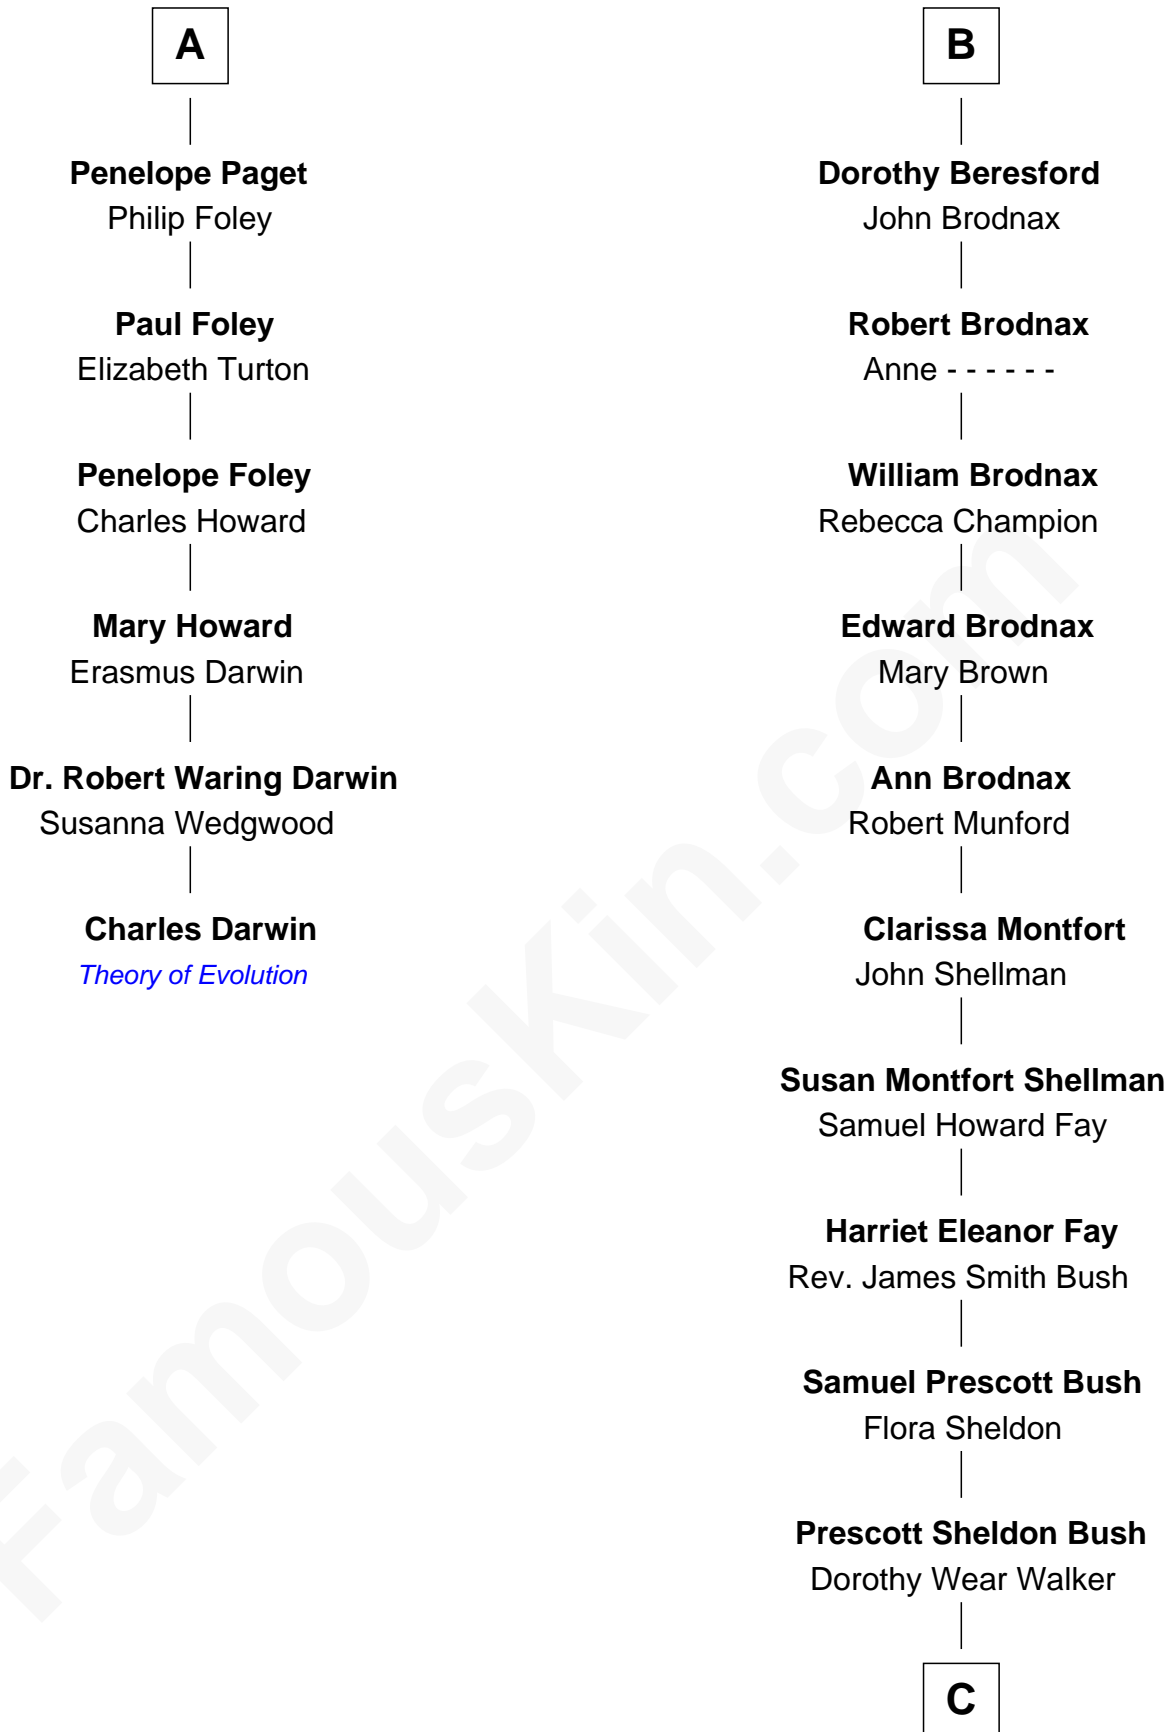

# FamousKin.com Relationship Chart of

**Charles Darwin**

*Theory of Evolution*

12th cousin 6 times removed of

**George W. Bush**

*43rd U.S. President*

**Sir Walter Hungerford**

Katherine Peverell

**C**

George Herbert Walker Bush

Barbara Pierce

George W. Bush

*43rd U.S. President*

FamousKin.com