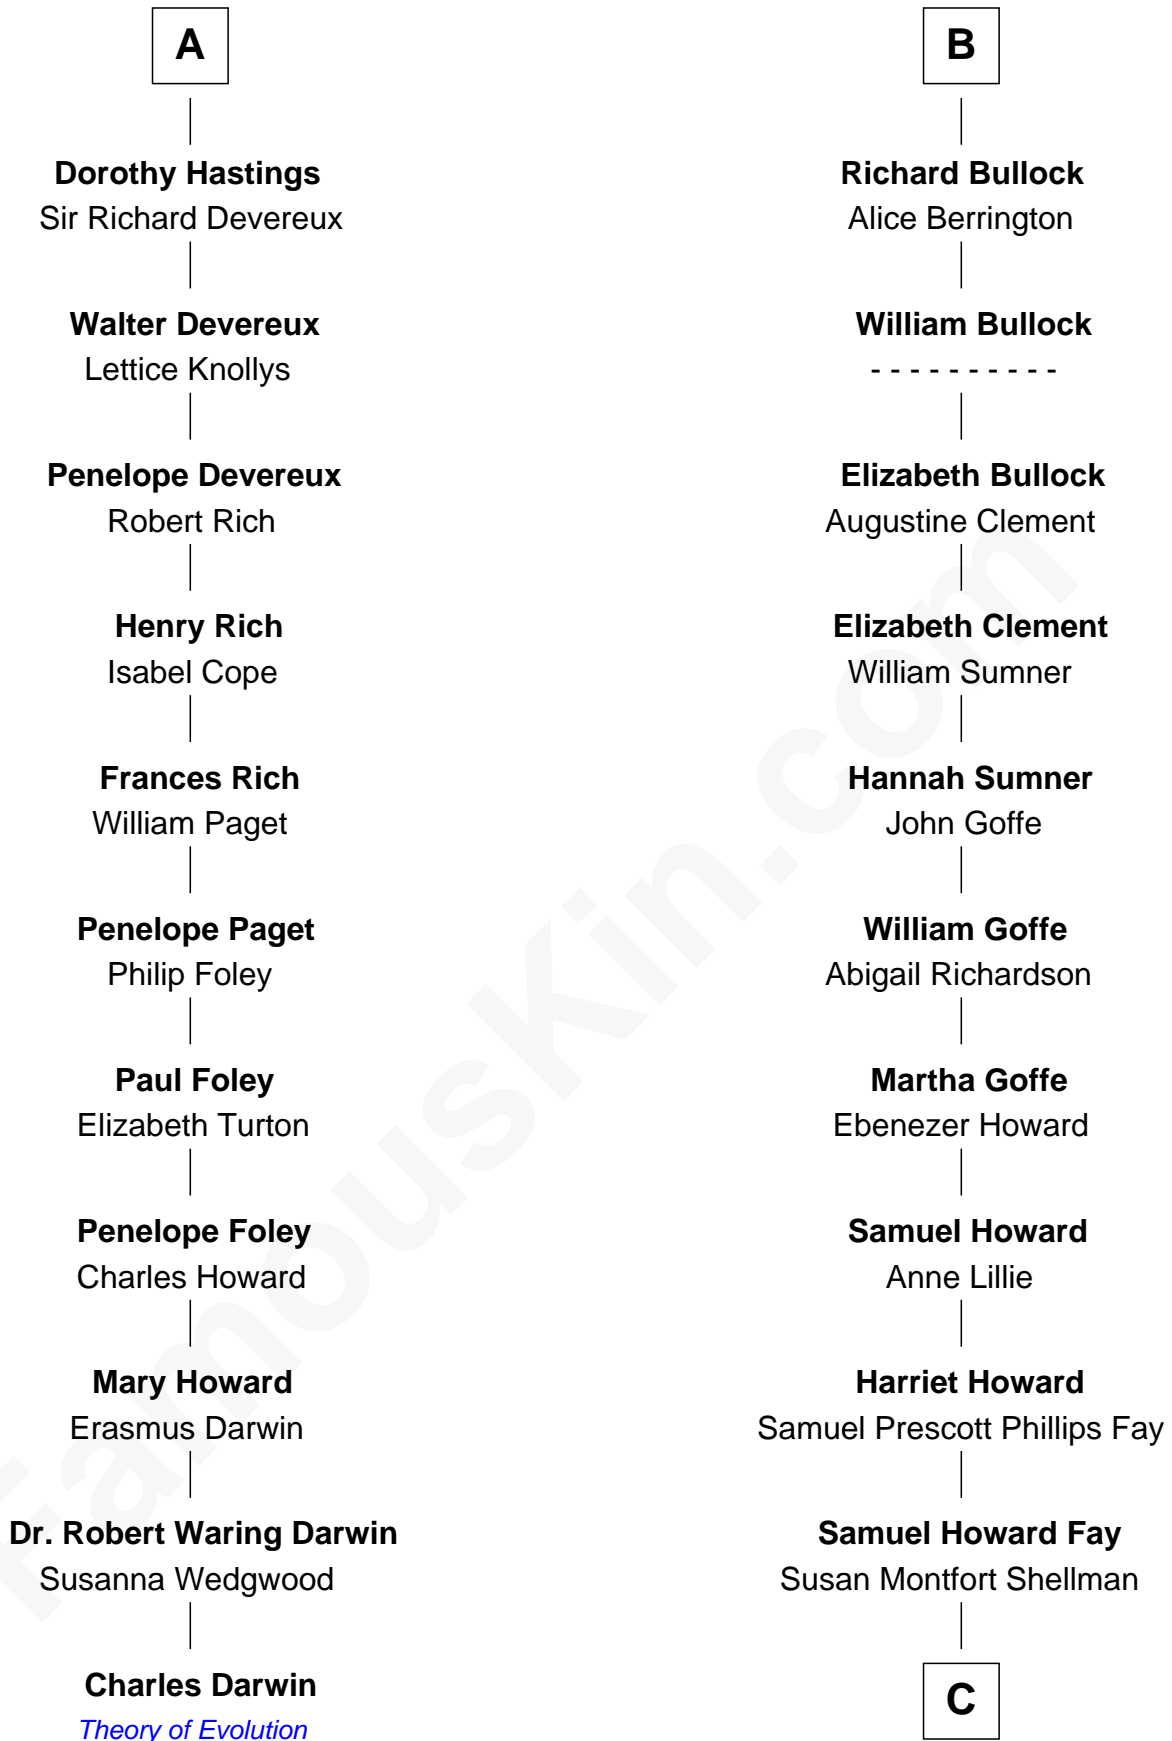

FamousKin.com Relationship Chart of

Charles Darwin

Theory of Evolution

17th cousin 4 times removed of

George W. Bush

43rd U.S. President

William de Montagu
Katherine de Grandison

Philippa de Montagu
Sir Roger de Mortimer

Edmund Mortimer
Philippa Plantagenet

Elizabeth Mortimer
Sir Henry Percy

Sir Henry Percy
Eleanor Neville

Anne Percy
Sir Thomas Hungerford

Mary Hungerford
Sir Edward Hastings

Sir George Hastings
Anne Stafford

A

Sibyl de Montagu
Sir Edmund Fitzalan

Philippe Fitzalan
Sir Richard Sergeaux

Alice Sergeaux
Sir Richard de Vere

Sir John de Vere
Elizabeth Howard

Joan de Vere
Sir William Norreys

Margaret Norreys
Gilbert Bullock

Thomas Bullock
Alice Kingsmill

B

C

Harriet Eleanor Fay
Rev. James Smith Bush

Samuel Prescott Bush
Flora Sheldon

Prescott Sheldon Bush
Dorothy Wear Walker

George Herbert Walker Bush
Barbara Pierce

George W. Bush
43rd U.S. President