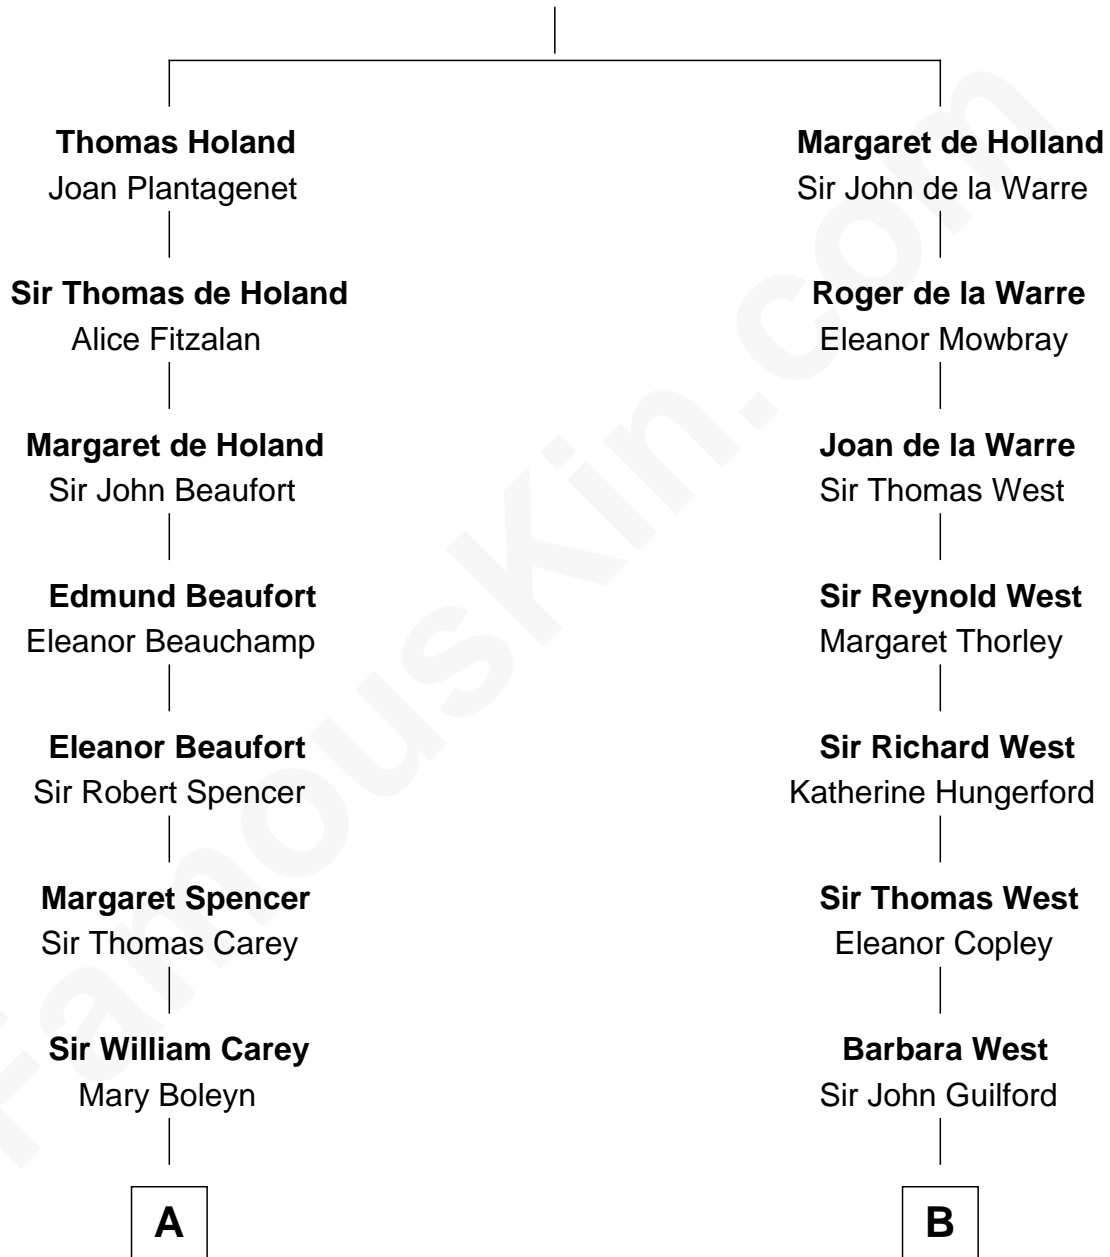

# FamousKin.com Relationship Chart of

**Charles Darwin**

*Theory of Evolution*

16th cousin 5 times removed of

**George W. Bush**

*43rd U.S. President*

**Sir Robert de Holland**

Maude la Zouche

**C**

**Harriet Eleanor Fay**  
Rev. James Smith Bush

**Samuel Prescott Bush**  
Flora Sheldon

**Prescott Sheldon Bush**  
Dorothy Wear Walker

**George Herbert Walker Bush**  
Barbara Pierce

**George W. Bush**  
*43rd U.S. President*