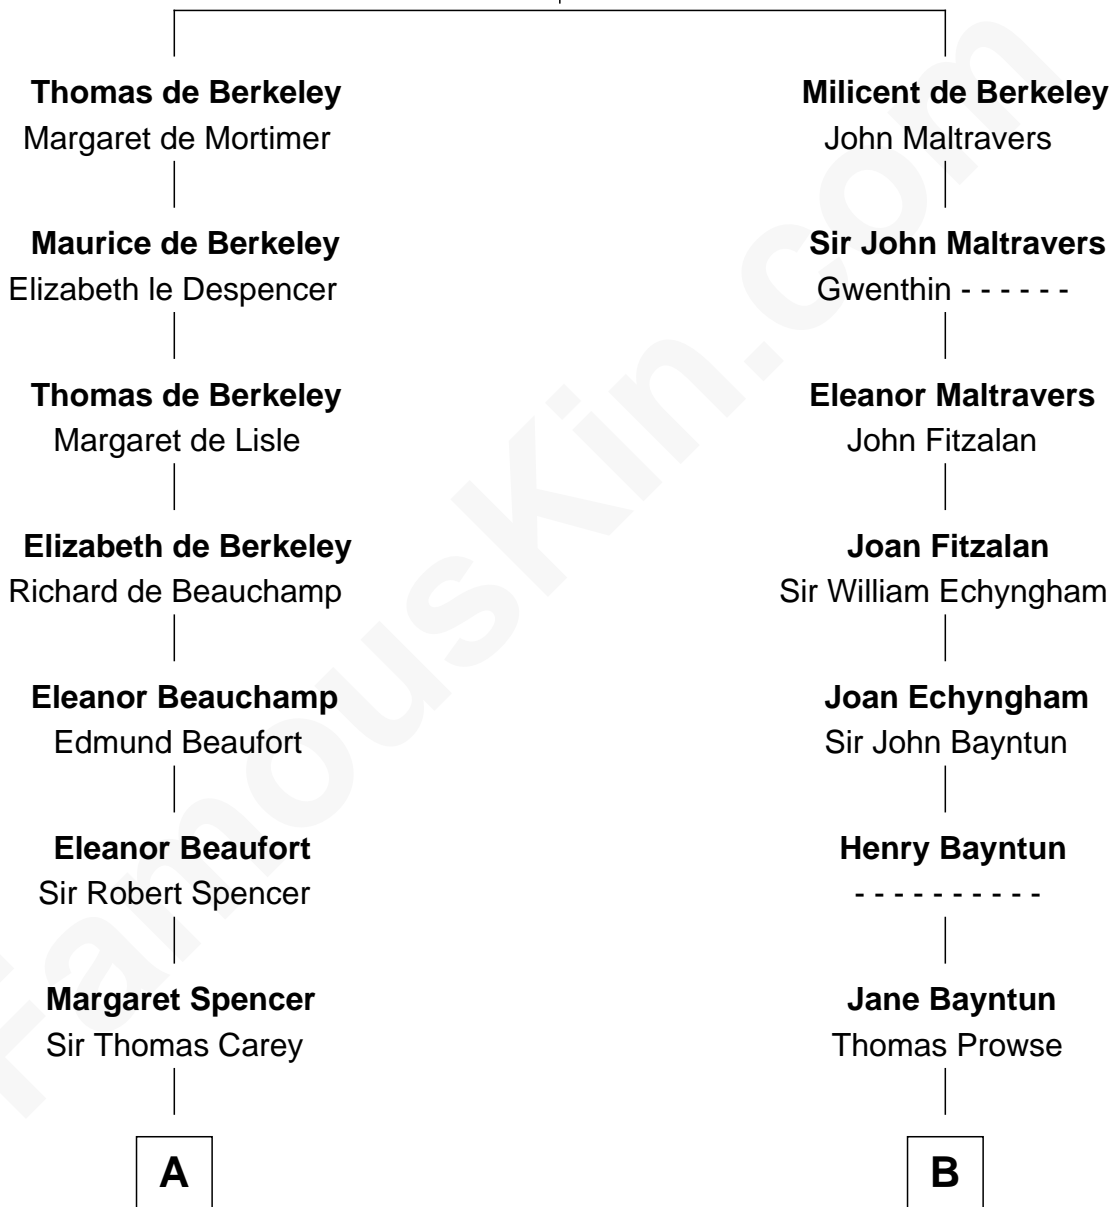

FamousKin.com Relationship Chart of

Charles Darwin

Theory of Evolution

17th cousin 4 times removed of

George W. Bush

43rd U.S. President

Sir Maurice de Berkeley

Eve la Zouche

C

Jonas James Pierce

Kate Pritzel

Scott Pierce

Mabel Marvin

Marvin Pierce

Pauline Robinson

Barbara Pierce

George Herbert Walker Bush

George W. Bush

43rd U.S. President

FamousKin.com