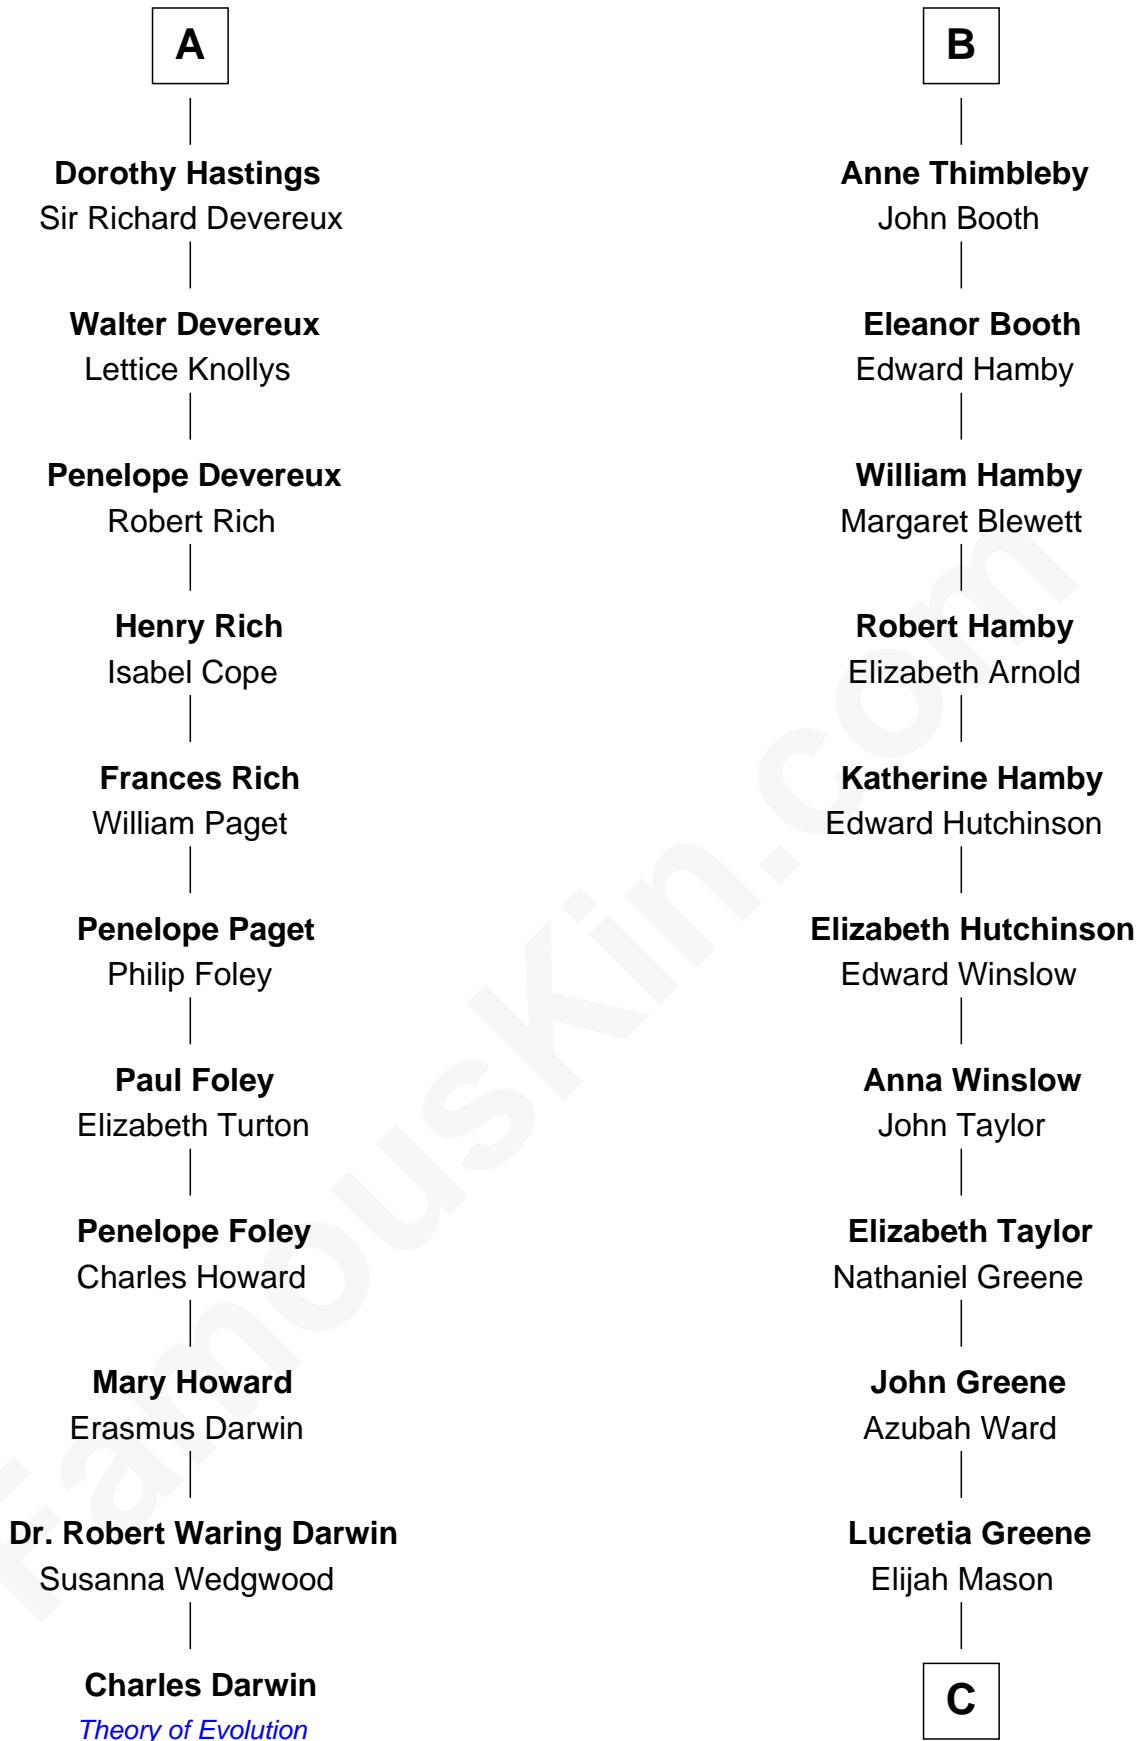

FamousKin.com

Relationship Chart of

Charles Darwin

Theory of Evolution

17th cousin 1 time removed of

Lucretia (Rudolph) Garfield

First Lady of President James Garfield

John de Botetourte

Thomas de Botetourte

Joan de Somery

John de Botetourte

Joyce la Zouche de Mortimer

Joyce de Botetourte

Sir Baldwin Freville

Sir Baldwin Freville

Maude le Scrope

Margaret Freville

Sir Hugh Willoughby

Margery Willoughby

Sir Godfrey Hilton

Elizabeth Hilton

Richard Thimbleby

B

C

Arabella Greene Mason

Zebulon Rudolph

Lucretia (Rudolph) Garfield

First Lady of James Garfield

FamousKin.com