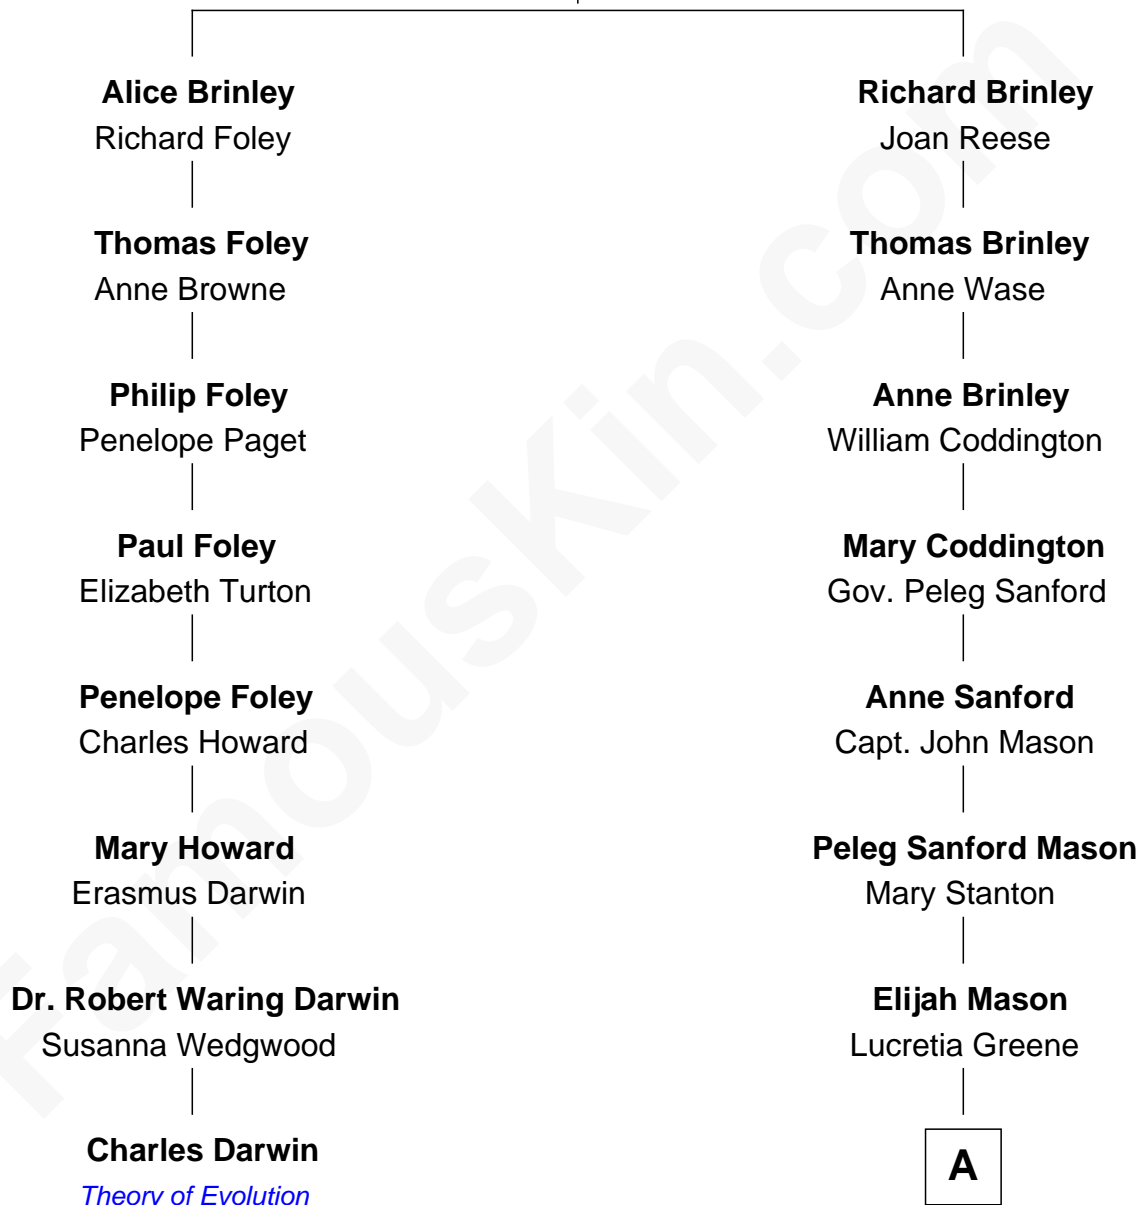

FamousKin.com Relationship Chart of

Charles Darwin

Theory of Evolution

7th cousin 1 time removed of

Lucretia (Rudolph) Garfield

First Lady of President James Garfield

William Brinley

Anne Tunkes

A

Arabella Greene Mason

Zebulon Rudolph

Lucretia (Rudolph) Garfield

First Lady of James Garfield

FamousKin.com