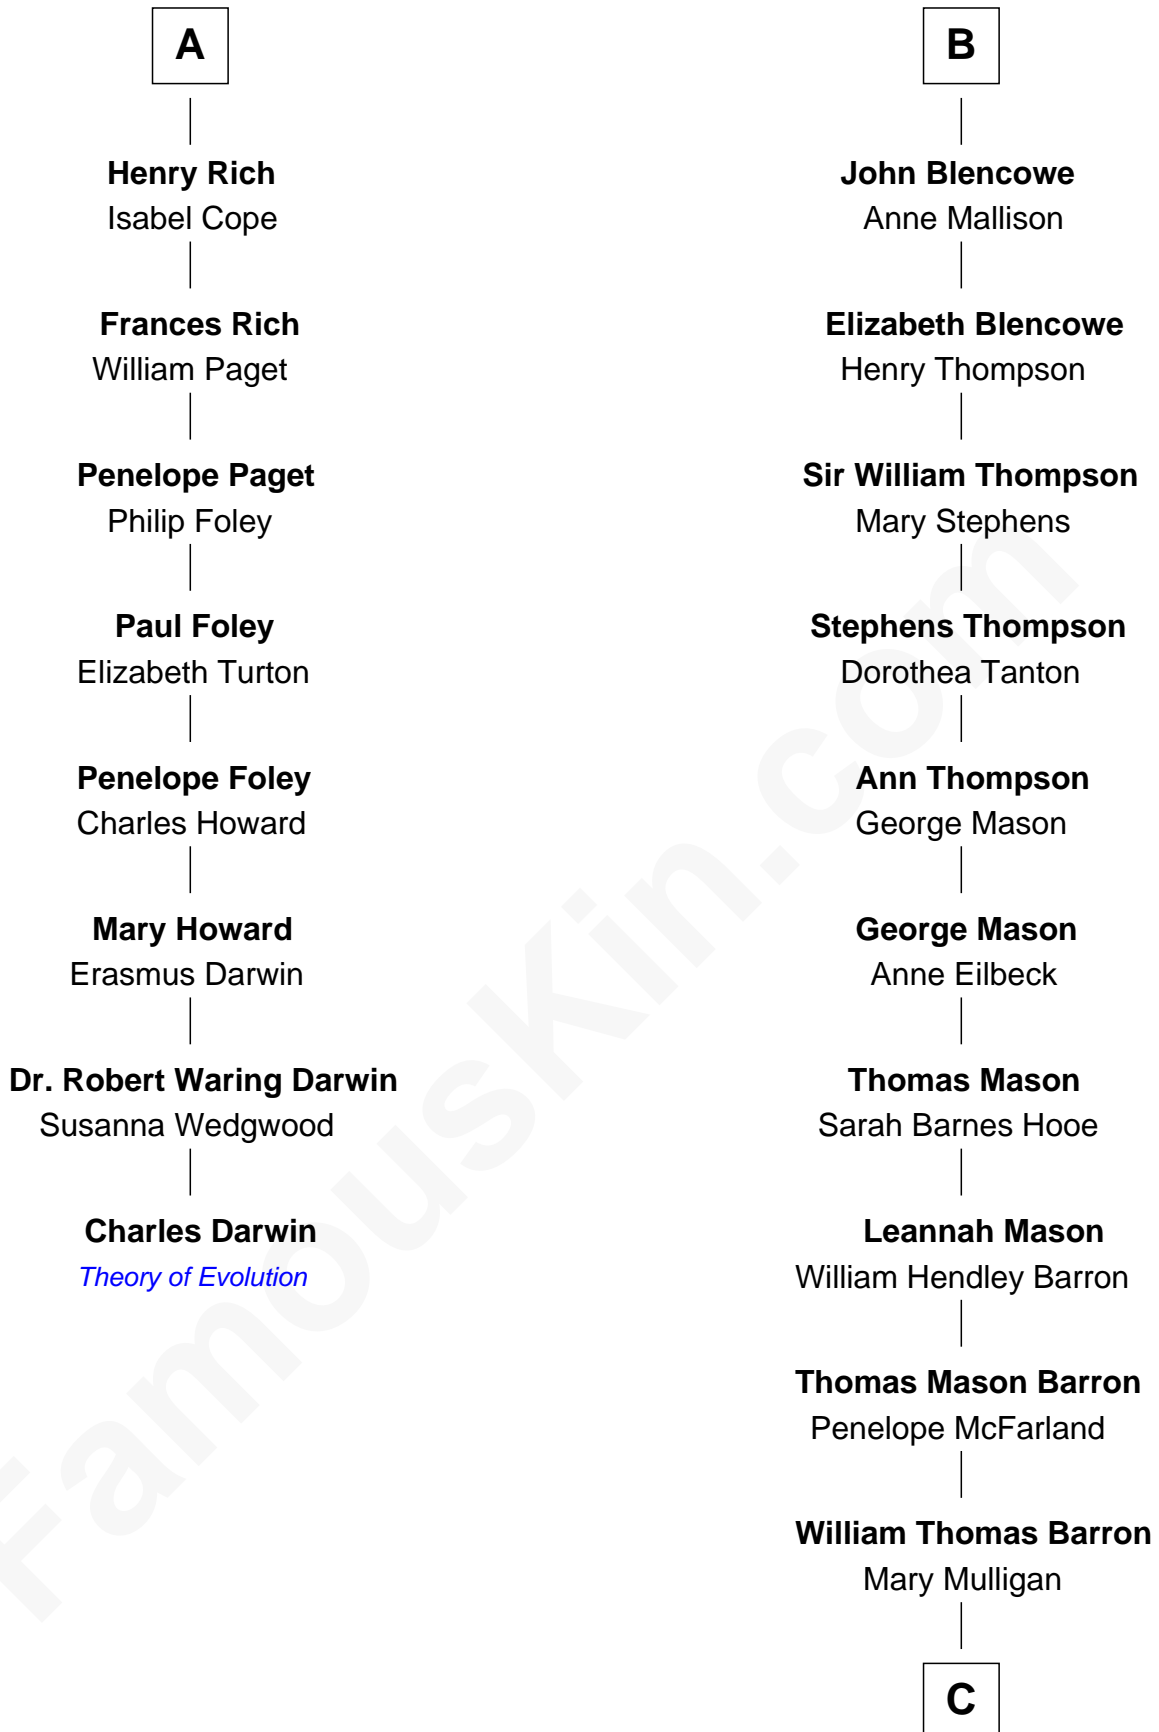

FamousKin.com Relationship Chart of

Charles Darwin

Theory of Evolution

14th cousin 6 times removed of

Paris Hilton

Socialite and TV Personality

Sir Ralph Neville

with wife
Joan Beaufort

Thomas Clifford

Cecily Bonville

Thomas Grey

Matilda Clifford

Sir Edmund Sutton

Mary Grey

Walter Devereux

Thomas Dudley

Apollonia Tolson

Penelope Devereux

Robert Rich

Sir Henry Blencowe

Grace Sandford

A

B

C