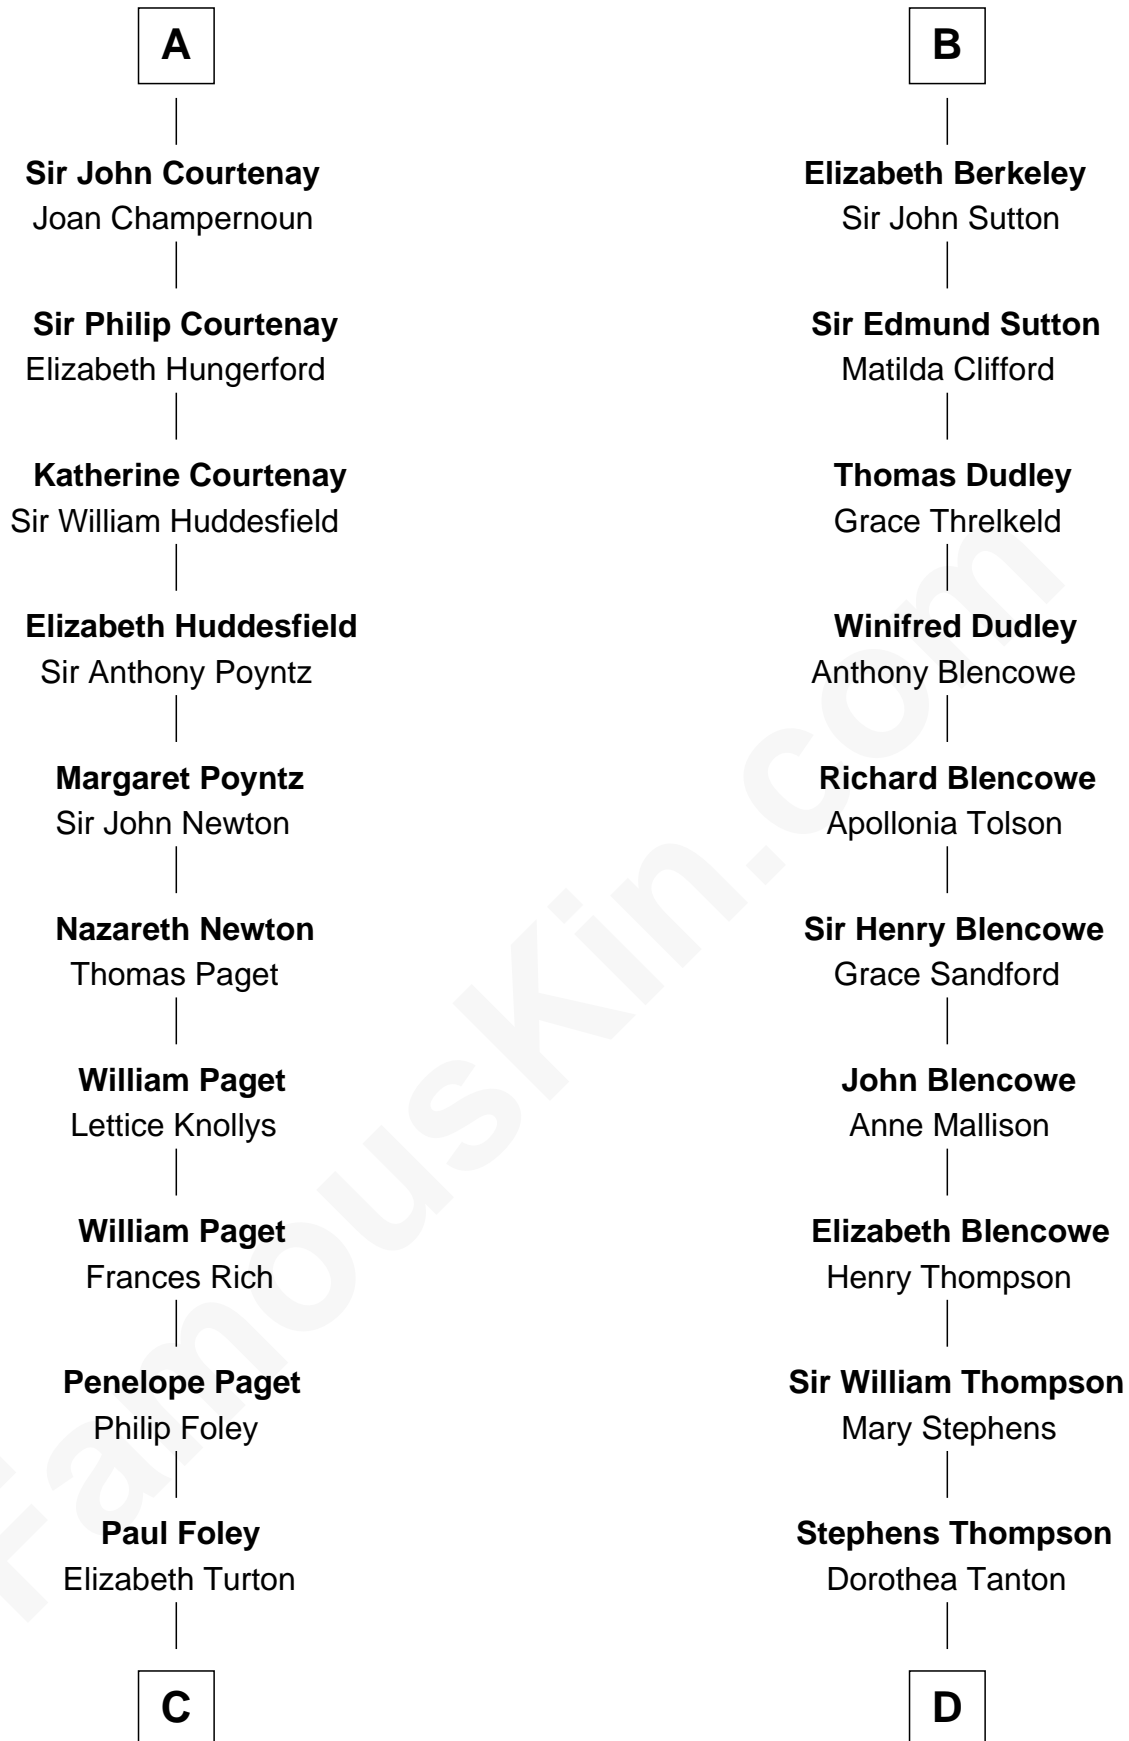

FamousKin.com

Relationship Chart of

Charles Darwin

Theory of Evolution

18th cousin 2 times removed of

George Mason

Father of the U.S. Bill of Rights

Robert de Quincy

Orabel FitzNess

Sir Saher IV de Quincy

Margaret de Beaumont

Hawise de Quincy

Hugh de Vere

Isabel de Vere

Sir John de Courtenay

Sir Hugh de Courtenay

Eleanor le Despencer

Sir Hugh de Courtenay

Agnes de St. John

Sir Hugh de Courtnay

Margaret de Bohun

Sir Philip Courtenay

Anne Wake

A

Sir Maurice de Berkeley

Eve la Zouche

Thomas de Berkeley

Katherine de Clyvedon

Sir John Berkeley

Elizabeth Betteshorne

B

FamousKin.com