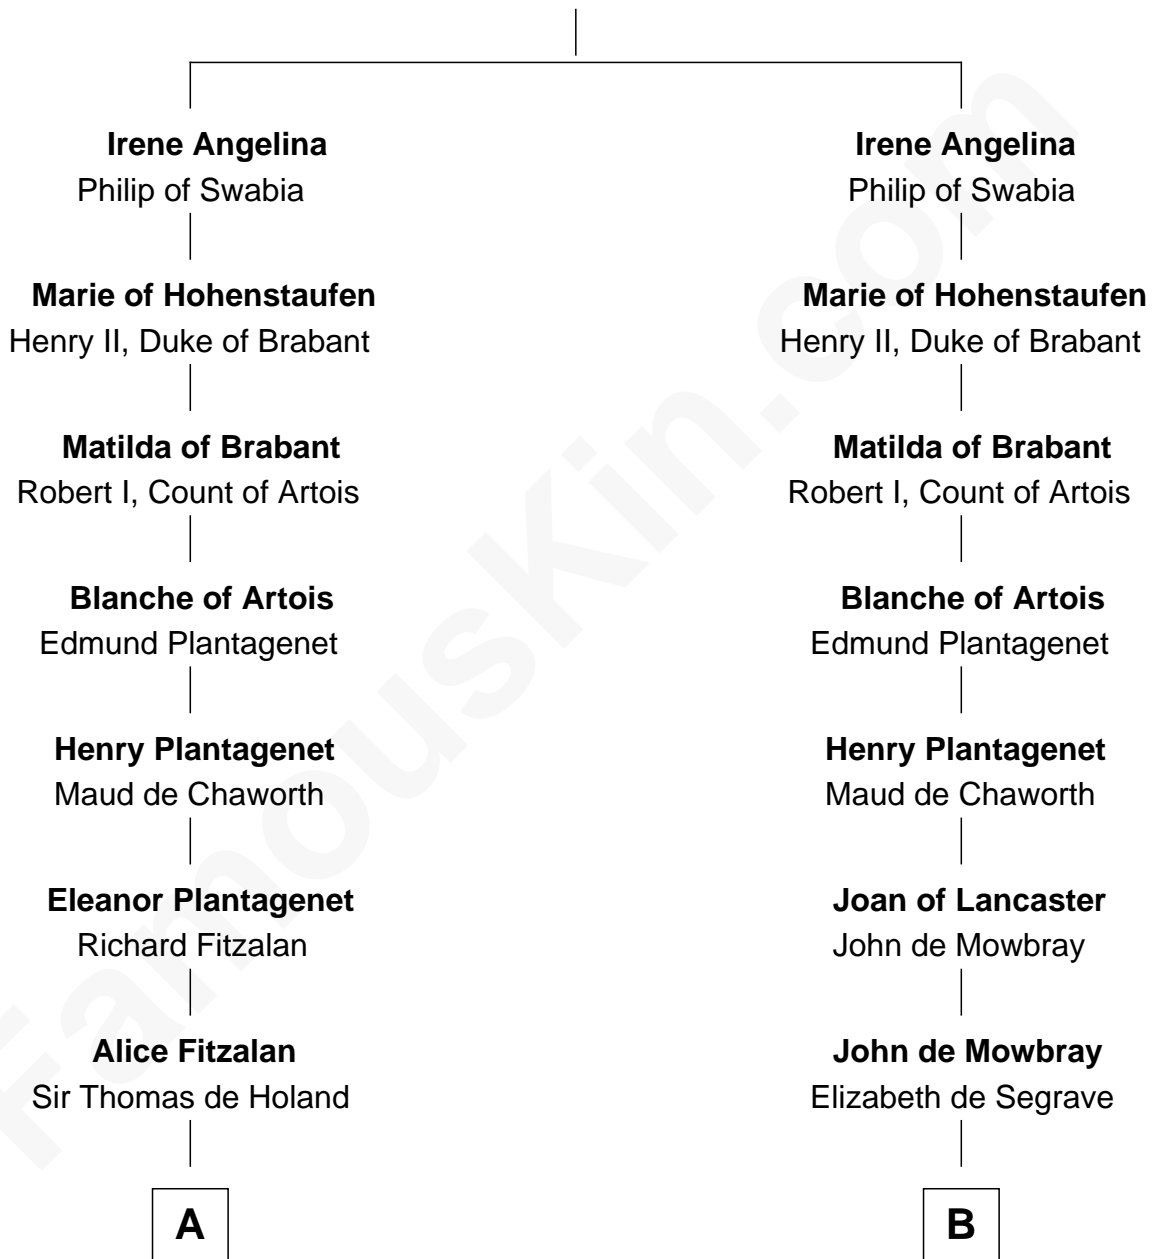

FamousKin.com Relationship Chart of

Charles Darwin

Theory of Evolution

16th cousin 5 times removed of

Richard More

(c1614 - c1696) Mayflower passenger 1620

MAYFLOWER

Isaac II Angelos

C

—
Paul Foley

Elizabeth Turton

—
Penelope Foley

Charles Howard

—
Mary Howard

Erasmus Darwin

—
Dr. Robert Waring Darwin

Susanna Wedgwood

—
Charles Darwin

Theory of Evolution

FamousKin.com