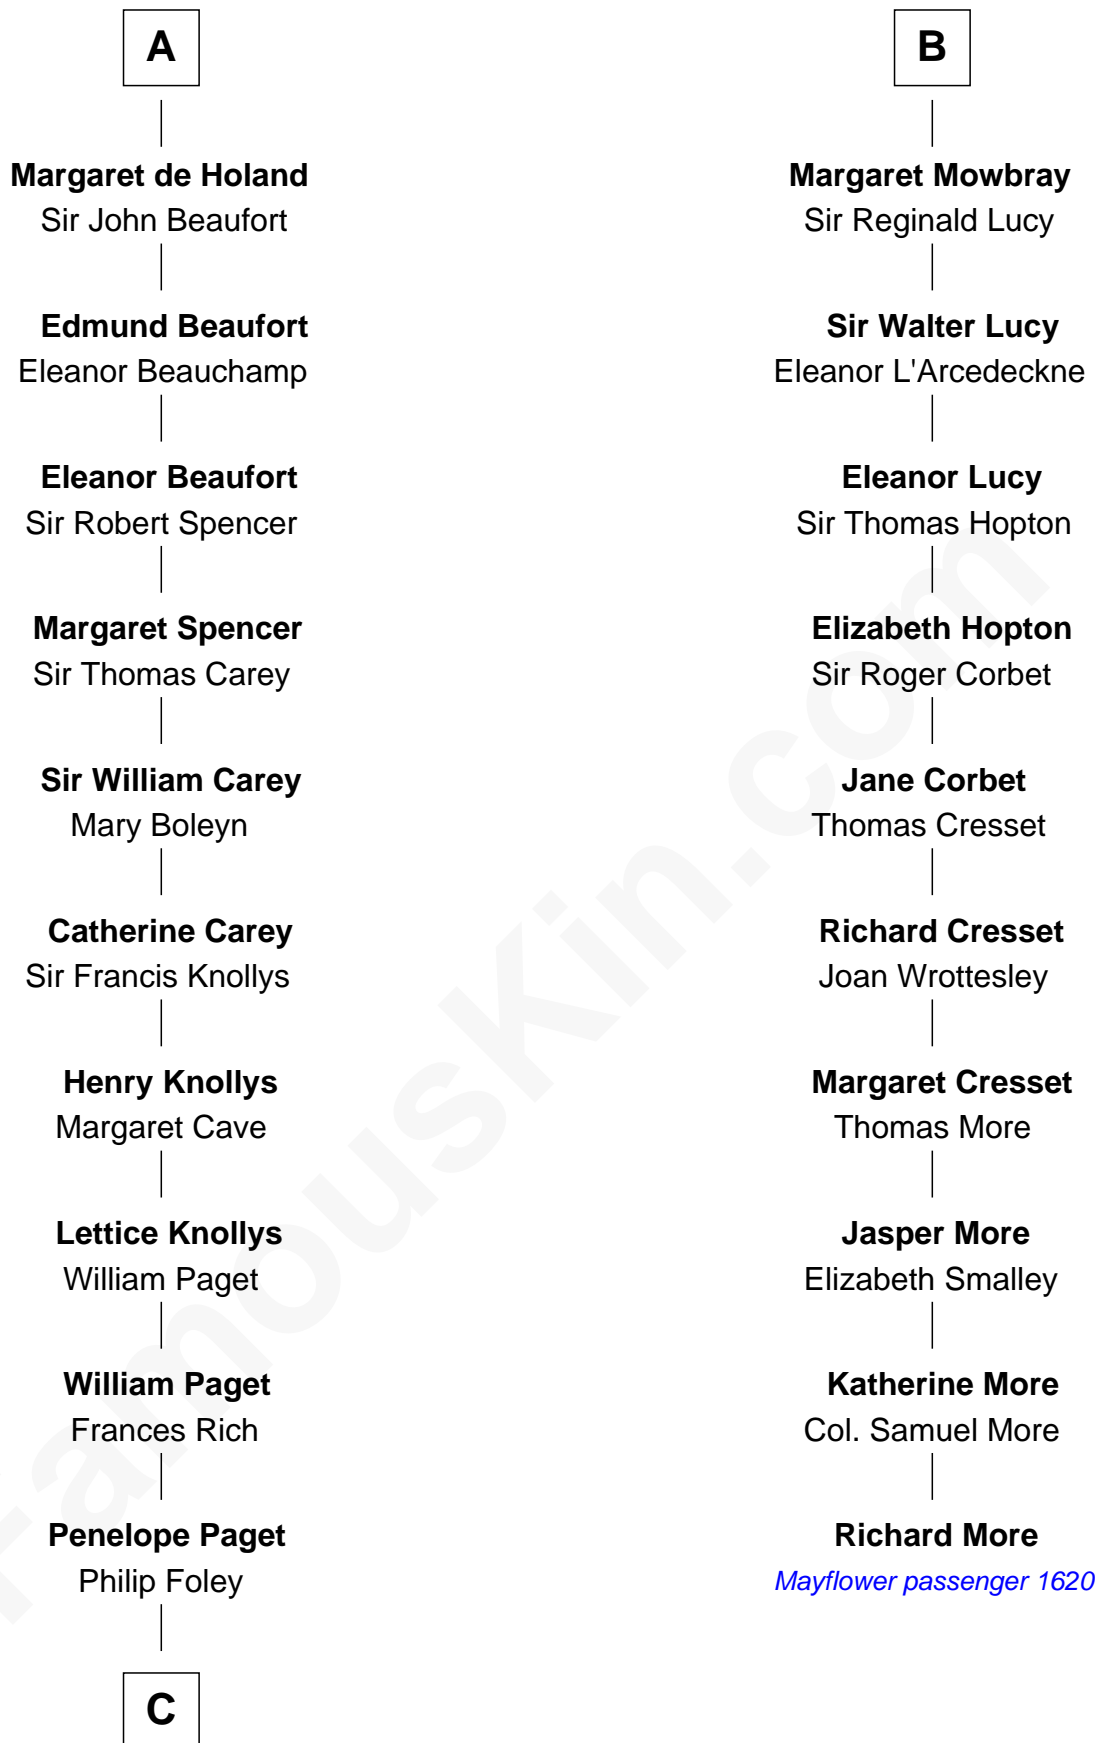

FamousKin.com Relationship Chart of

Charles Darwin

Theory of Evolution

16th cousin 5 times removed of

Richard More

(c1614 - c1696) Mayflower passenger 1620

MAYFLOWER

Isaac II Angelos

C

—
Paul Foley

Elizabeth Turton

—
Penelope Foley

Charles Howard

—
Mary Howard

Erasmus Darwin

—
Dr. Robert Waring Darwin

Susanna Wedgwood

—
Charles Darwin

Theory of Evolution

FamousKin.com