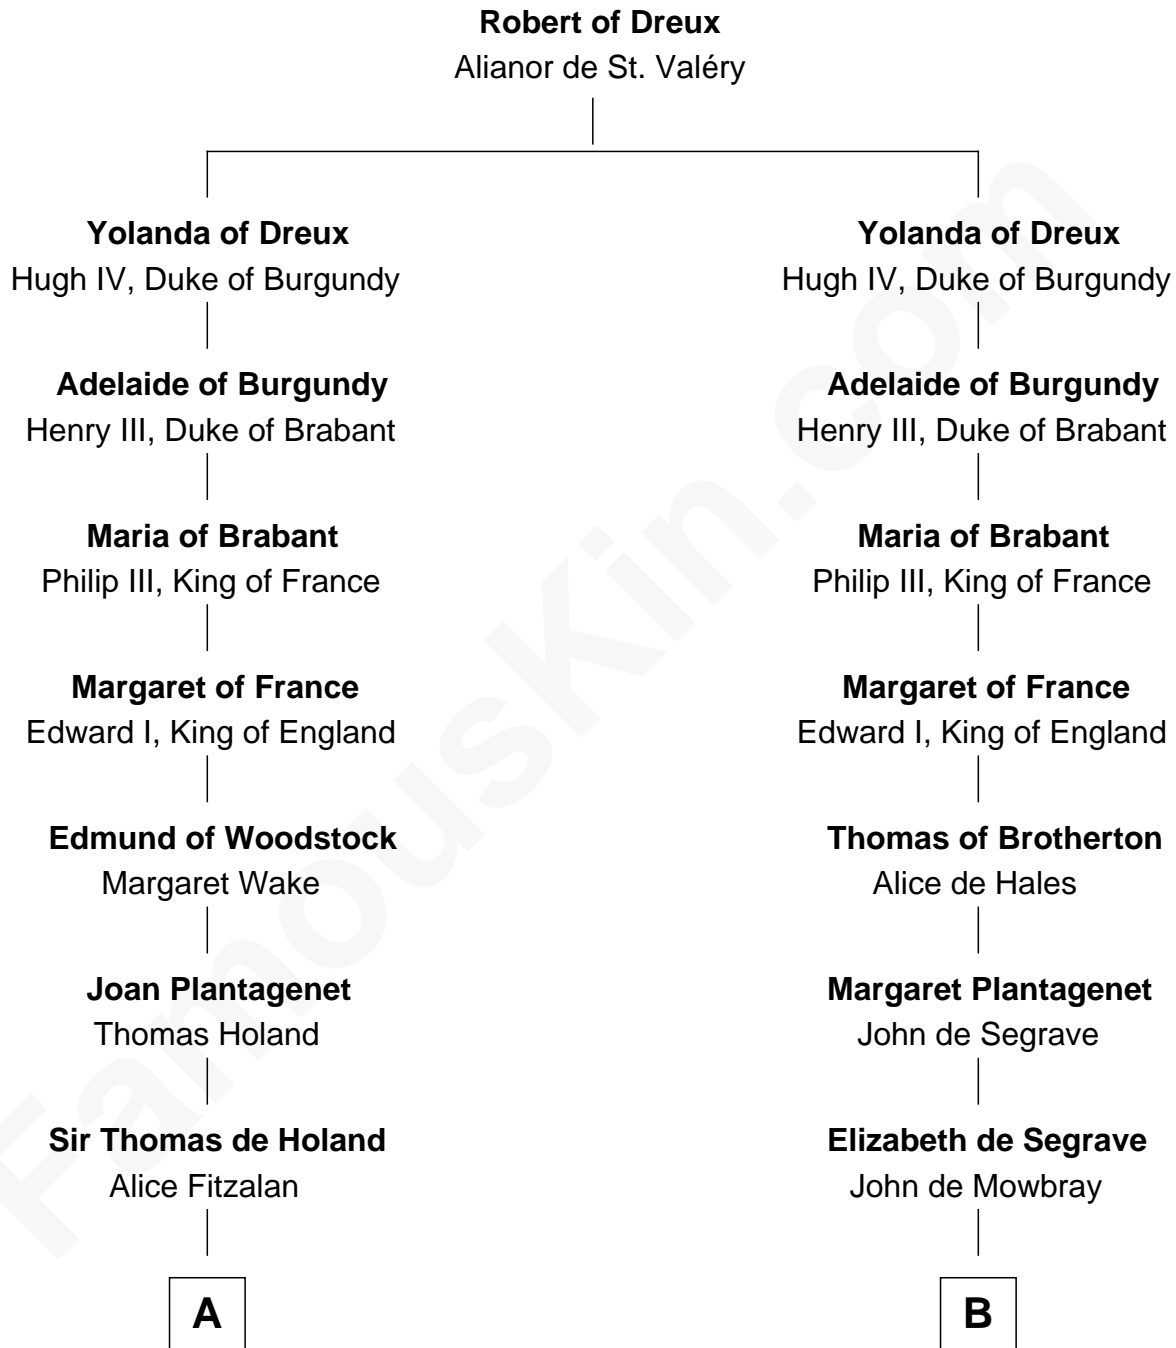

FamousKin.com Relationship Chart of

Charles Darwin

Theory of Evolution

16th cousin 5 times removed of

Richard More

(c1614 - c1696) Mayflower passenger 1620

MAYFLOWER

FamousKin.com