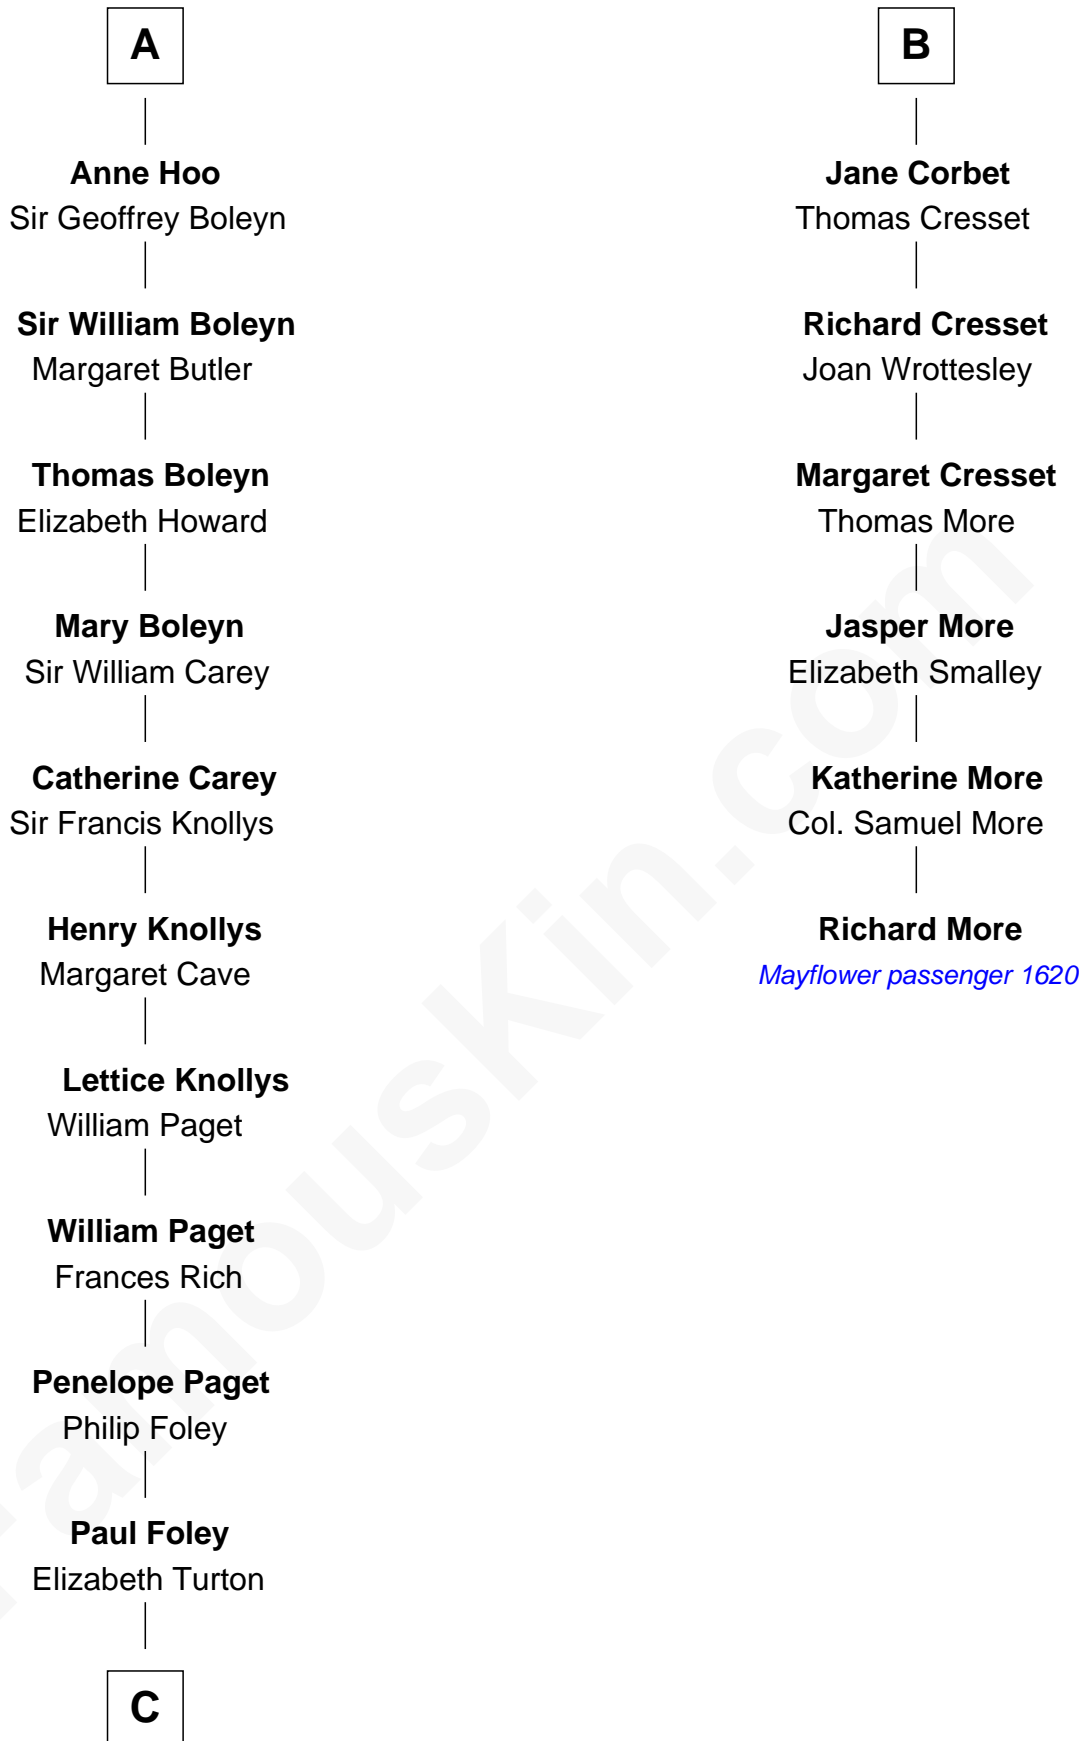

# FamousKin.com Relationship Chart of

**Charles Darwin**

*Theory of Evolution*

12th cousin 8 times removed of

**Richard More**

*(c1614 - c1696) Mayflower passenger 1620*

**MAYFLOWER**

**Sir Ralph de Somery**

Sibyl - - - - -

**Sir Thomas de Felton**

Joan Walkfare

**Eleanor de Felton**

Sir Thomas Hoo

**Sir Thomas Hoo**

Elizabeth Wychingham

**A**

**Margaret de Erdington**

Sir Roger Corbet

**Sir Robert Corbet**

Margaret - - - - -

**Sir Roger Corbet**

Elizabeth Hopton

**B**

**C**

—  
**Penelope Foley**  
Charles Howard

—  
**Mary Howard**  
Erasmus Darwin

—  
**Dr. Robert Waring Darwin**  
Susanna Wedgwood

—  
**Charles Darwin**  
*Theory of Evolution*

FamousKin.com