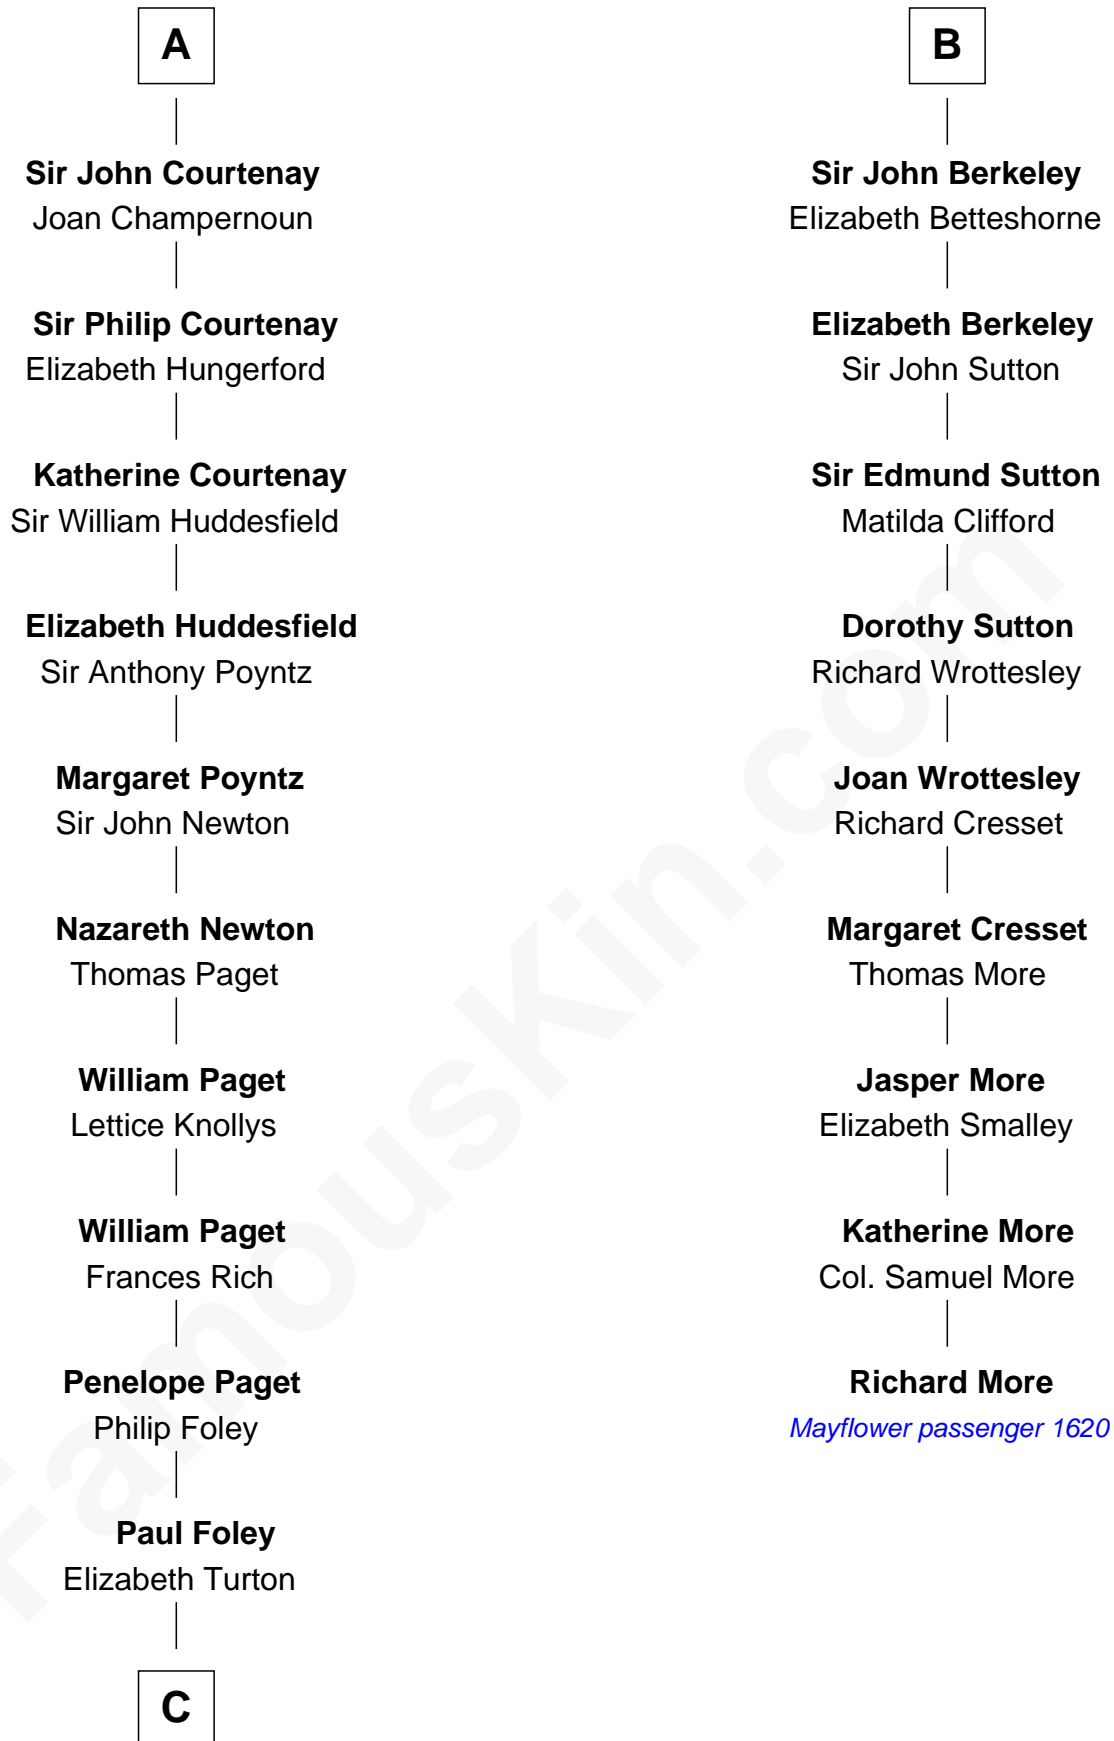

FamousKin.com Relationship Chart of

Charles Darwin

Theory of Evolution

15th cousin 5 times removed of

Richard More

(c1614 - c1696) Mayflower passenger 1620

MAYFLOWER

C

—
Penelope Foley
Charles Howard

—
Mary Howard
Erasmus Darwin

—
Dr. Robert Waring Darwin
Susanna Wedgwood

—
Charles Darwin
Theory of Evolution

FamousKin.com