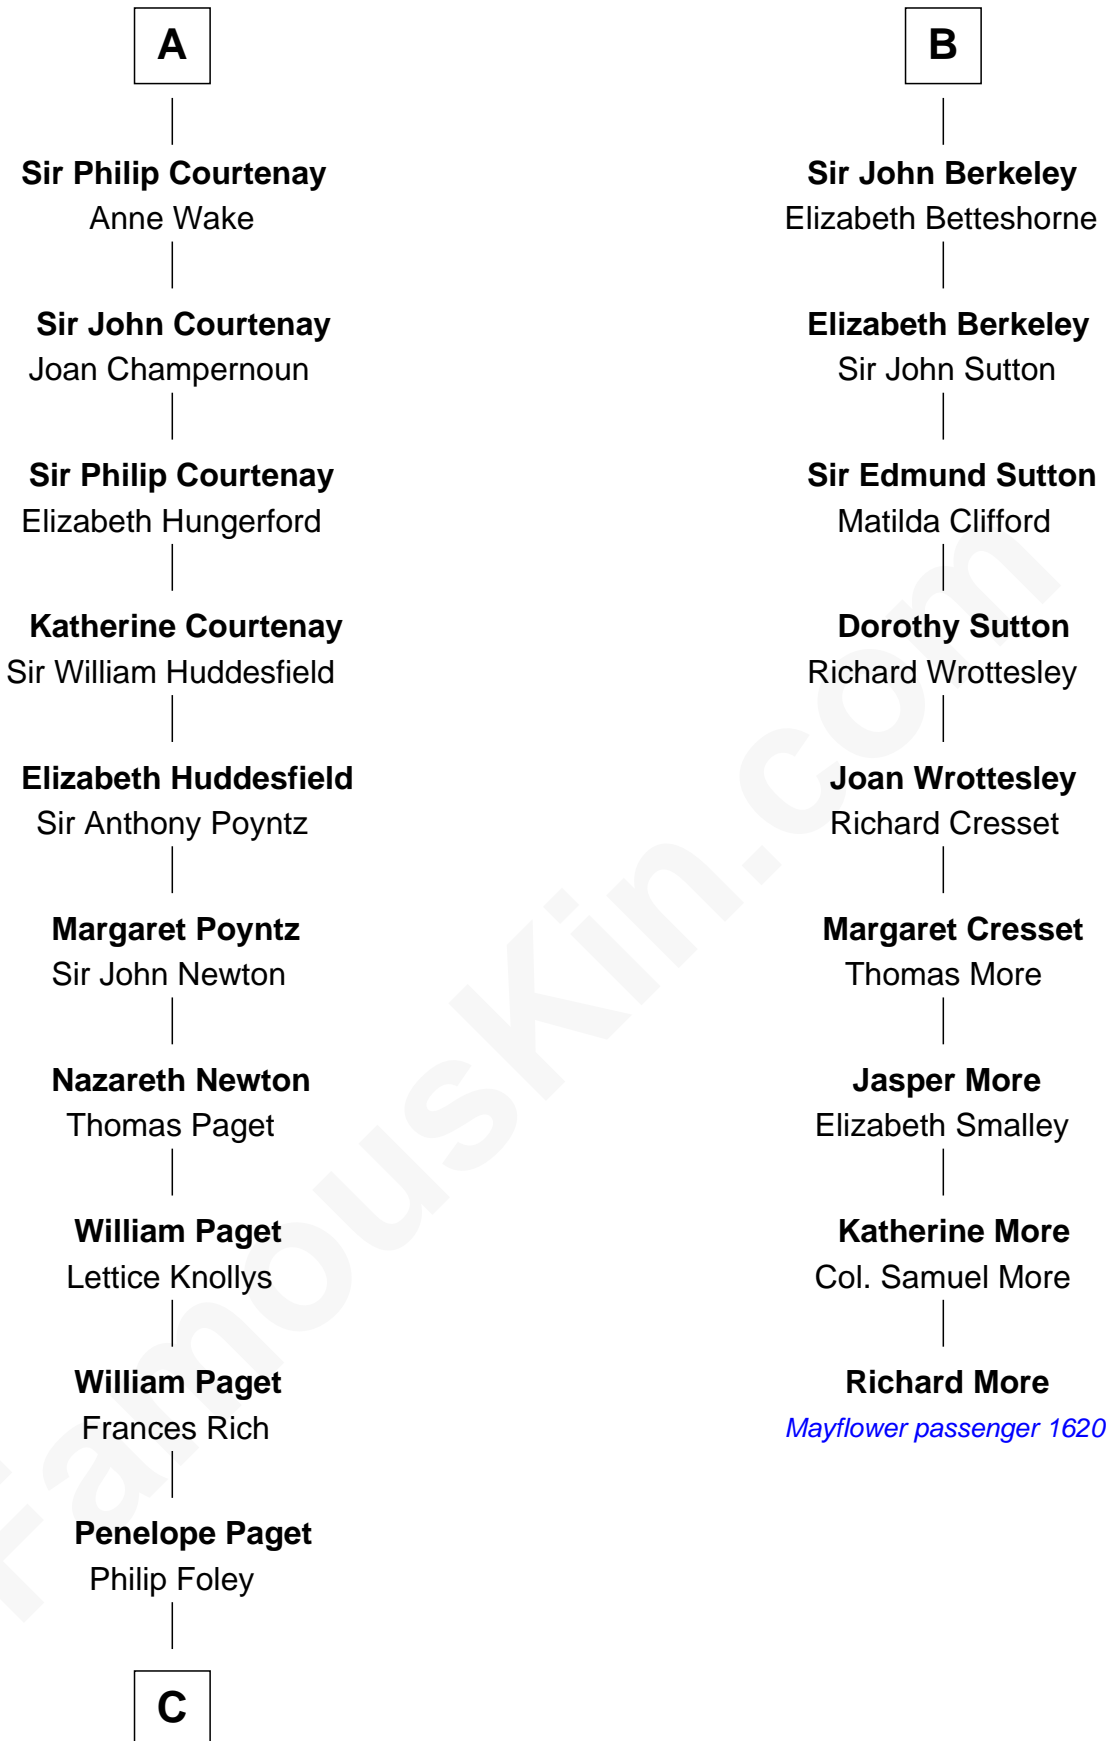

# FamousKin.com Relationship Chart of

**Charles Darwin**

*Theory of Evolution*

15th cousin 6 times removed of

**Richard More**

*(c1614 - c1696) Mayflower passenger 1620*

**MAYFLOWER**

**Dermot MacMurrough**

Mor O'Toole

**C**

—  
**Paul Foley**

Elizabeth Turton

—  
**Penelope Foley**

Charles Howard

—  
**Mary Howard**

Erasmus Darwin

—  
**Dr. Robert Waring Darwin**

Susanna Wedgwood

—  
**Charles Darwin**

*Theory of Evolution*

FamousKin.com