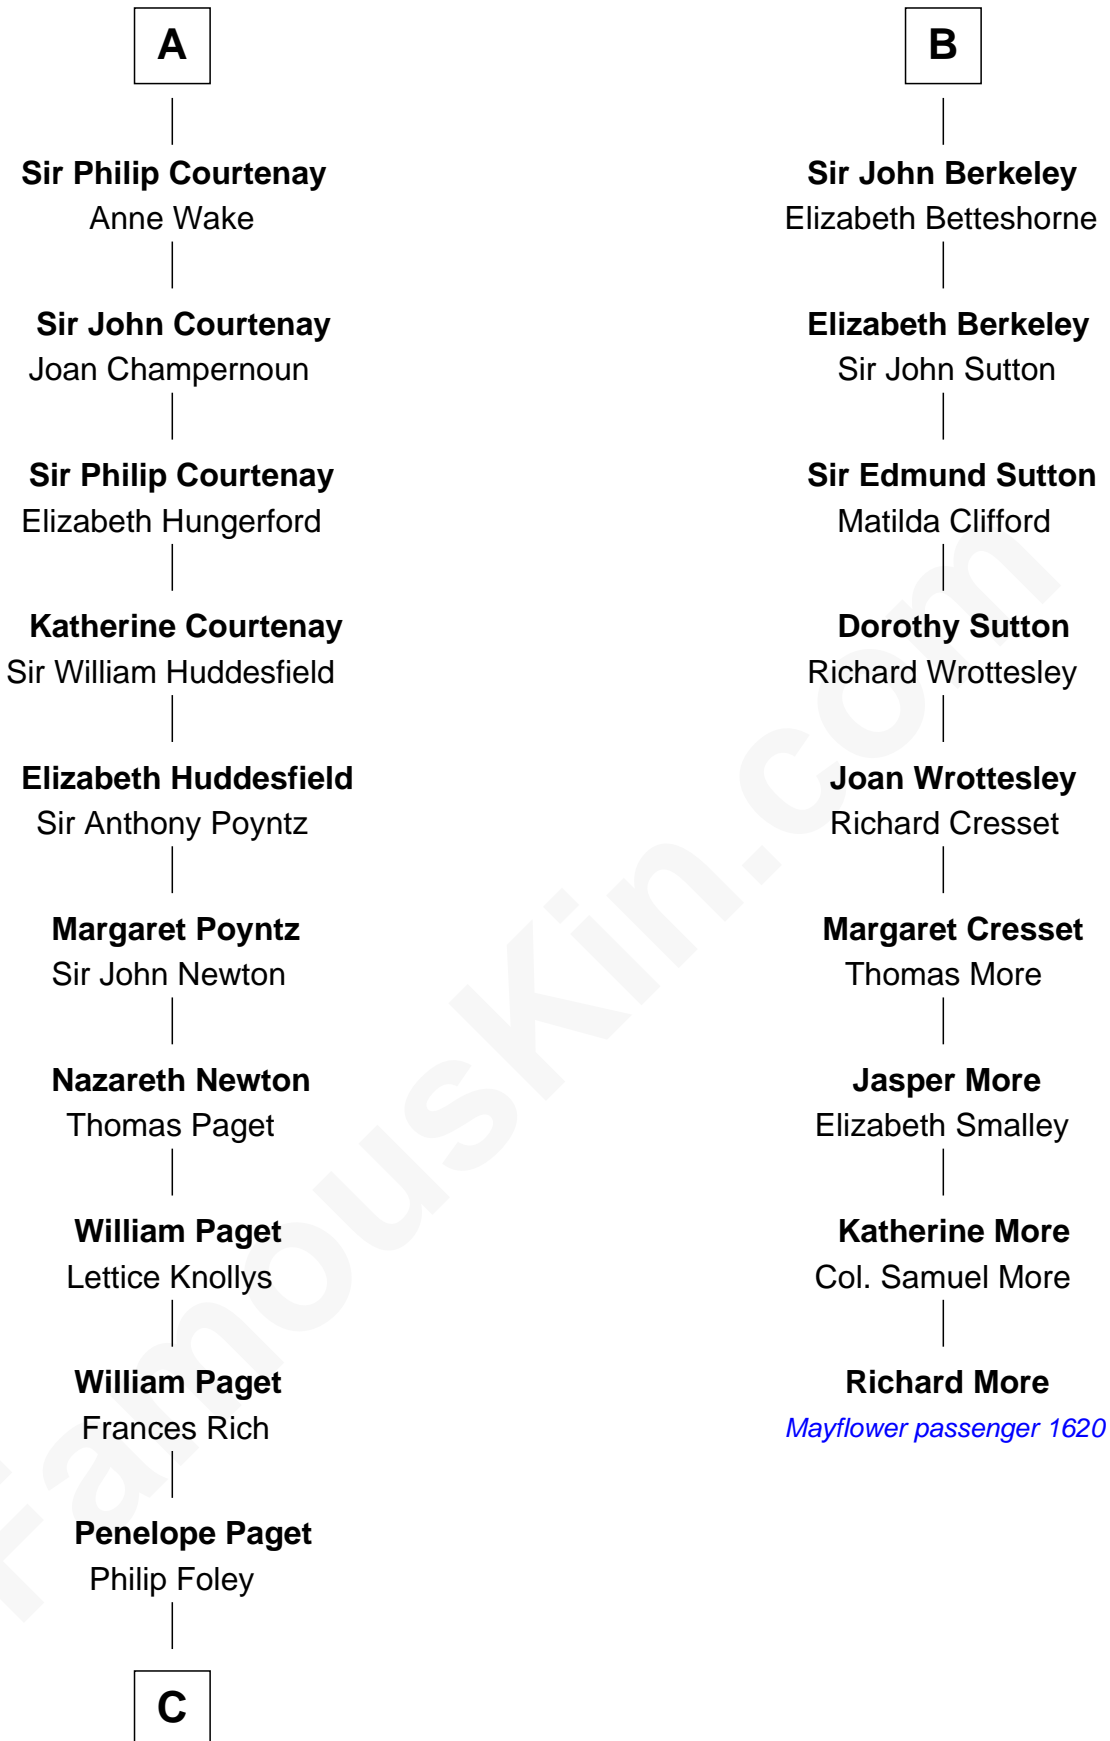

FamousKin.com Relationship Chart of

Charles Darwin

Theory of Evolution

15th cousin 6 times removed of

Richard More

(c1614 - c1696) Mayflower passenger 1620

MAYFLOWER

Gilbert Fitzgilbert de Clare

Isabel de Beaumont

C

—
Paul Foley

Elizabeth Turton

—
Penelope Foley

Charles Howard

—
Mary Howard

Erasmus Darwin

—
Dr. Robert Waring Darwin

Susanna Wedgwood

—
Charles Darwin

Theory of Evolution

FamousKin.com