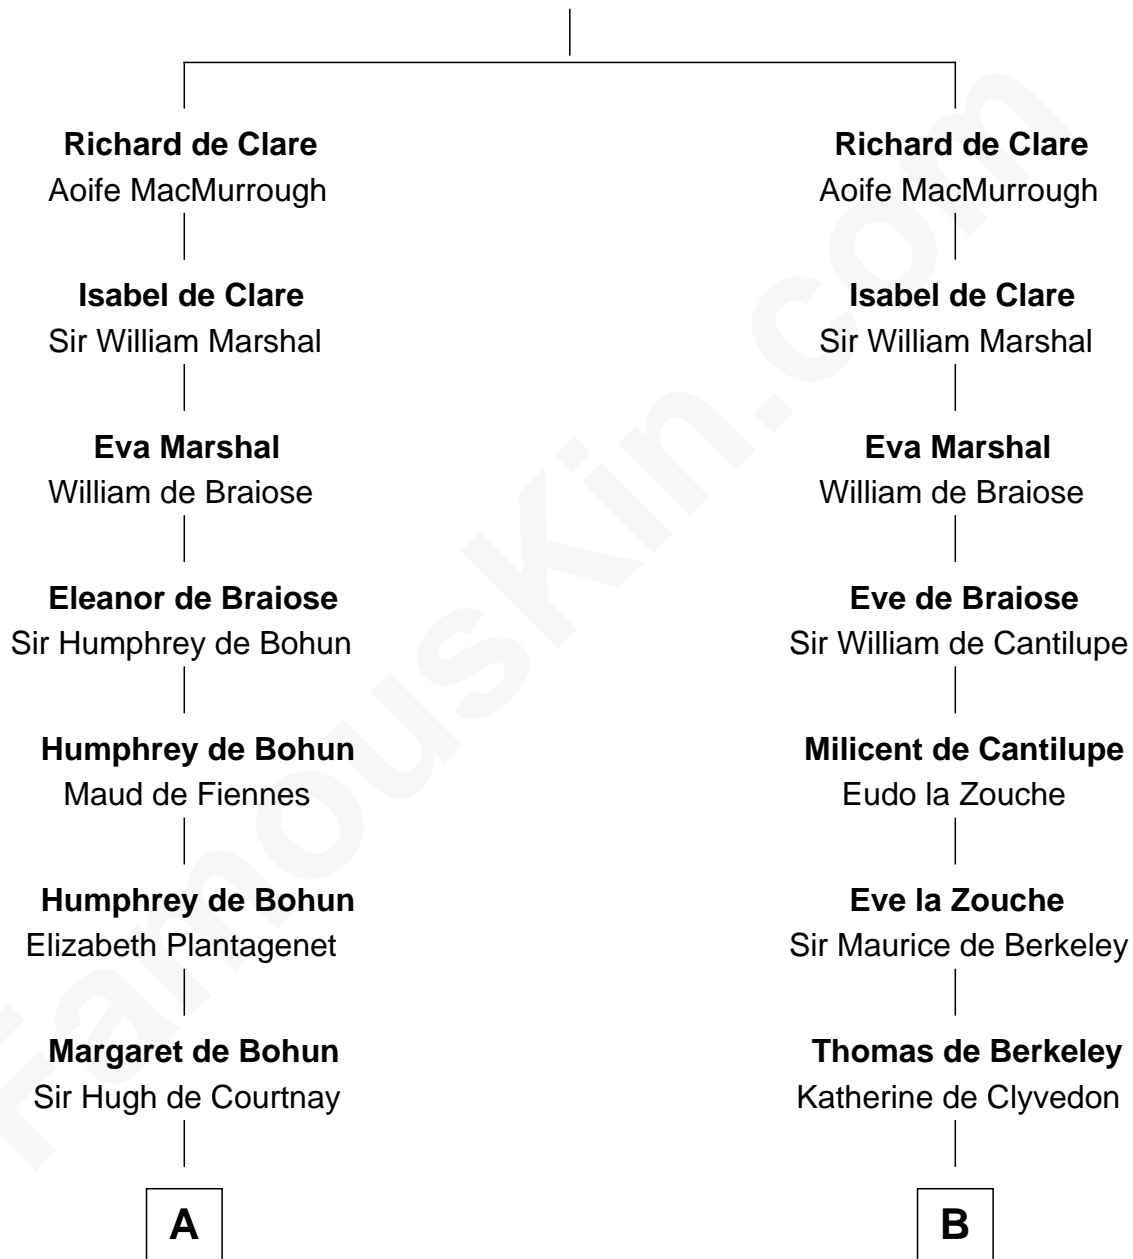

FamousKin.com Relationship Chart of

Charles Darwin

Theory of Evolution

15th cousin 6 times removed of

Richard More

(c1614 - c1696) Mayflower passenger 1620

MAYFLOWER

Gilbert Fitzgilbert de Clare

Isabel de Beaumont

C

—
Paul Foley

Elizabeth Turton

—
Penelope Foley

Charles Howard

—
Mary Howard

Erasmus Darwin

—
Dr. Robert Waring Darwin

Susanna Wedgwood

—
Charles Darwin

Theory of Evolution

FamousKin.com