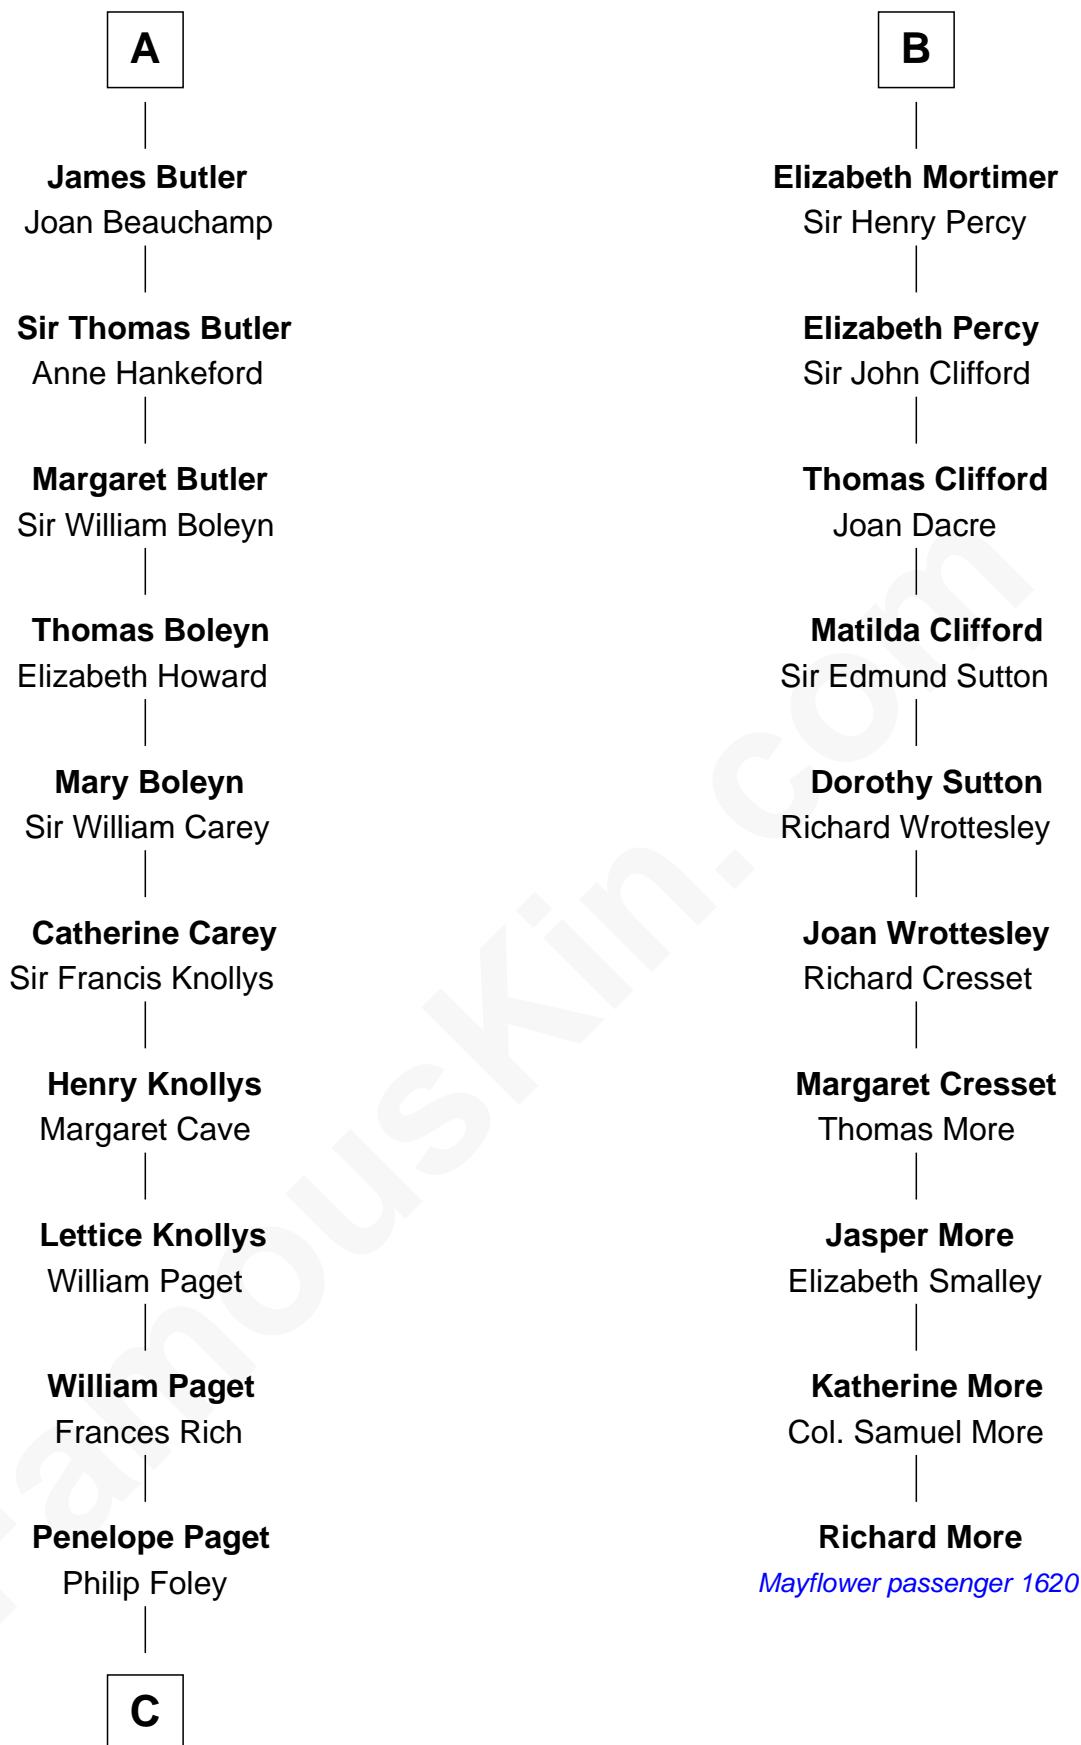

# FamousKin.com Relationship Chart of

**Charles Darwin**

*Theory of Evolution*

16th cousin 5 times removed of

**Richard More**

*(c1614 - c1696) Mayflower passenger 1620*

**MAYFLOWER**

**C**

—  
**Paul Foley**

Elizabeth Turton

—  
**Penelope Foley**

Charles Howard

—  
**Mary Howard**

Erasmus Darwin

—  
**Dr. Robert Waring Darwin**

Susanna Wedgwood

—  
**Charles Darwin**

*Theory of Evolution*

FamousKin.com