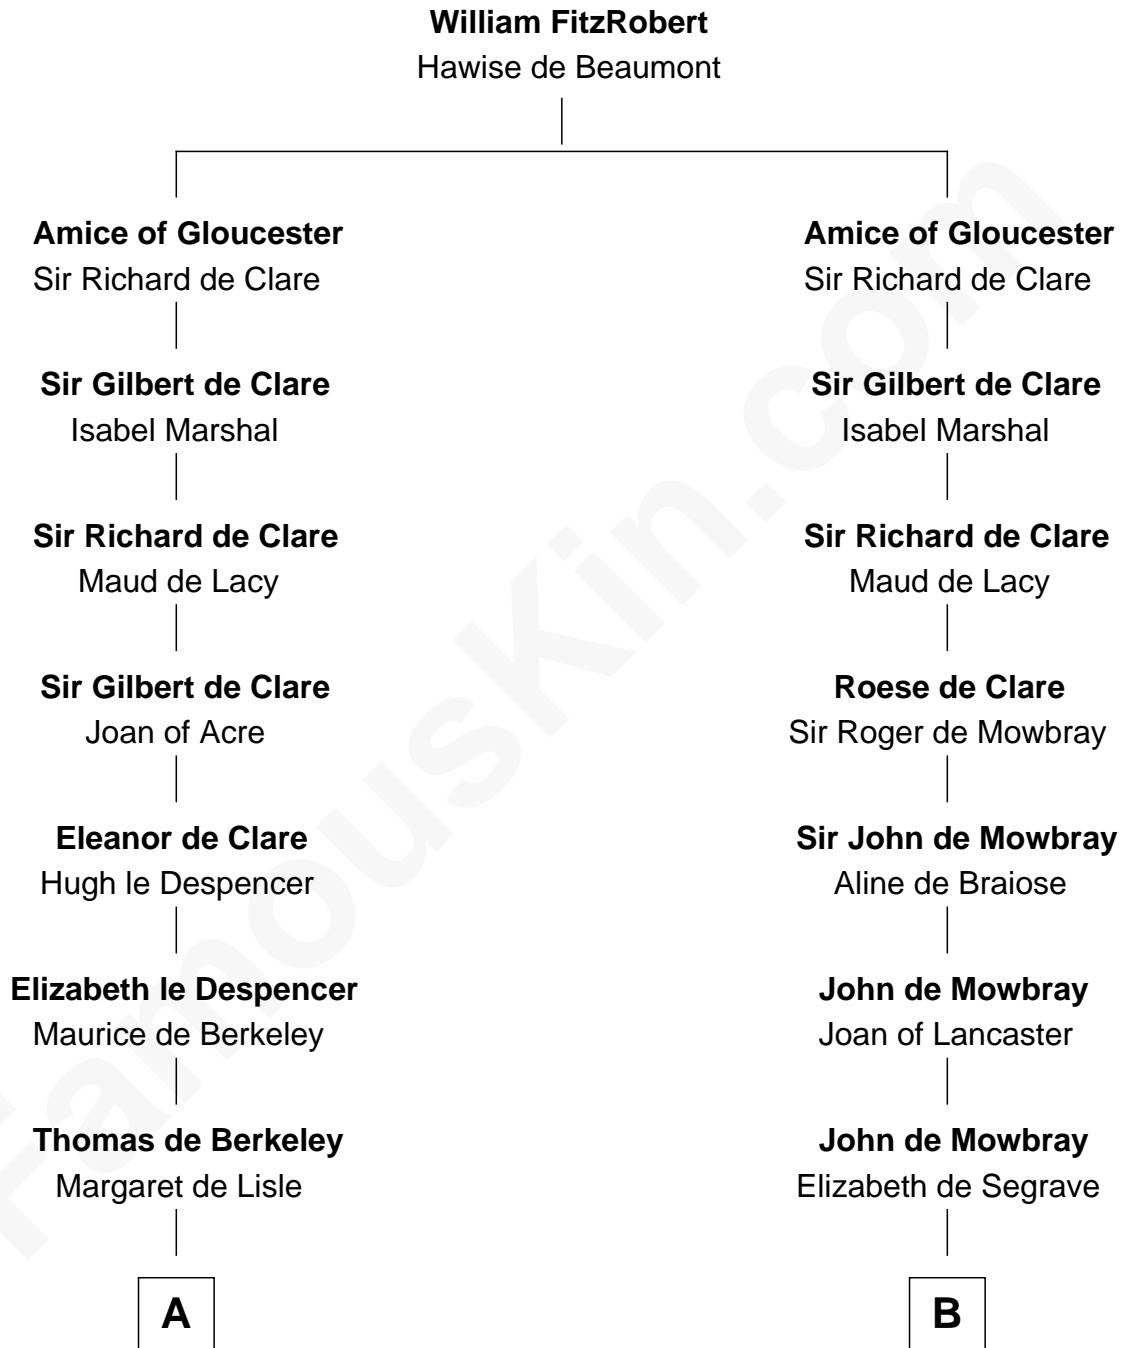

# FamousKin.com Relationship Chart of

**Charles Darwin**

*Theory of Evolution*

16th cousin 5 times removed of

**Richard More**

*(c1614 - c1696) Mayflower passenger 1620*

**MAYFLOWER**

**C**

—  
**Paul Foley**

Elizabeth Turton

—  
**Penelope Foley**

Charles Howard

—  
**Mary Howard**

Erasmus Darwin

—  
**Dr. Robert Waring Darwin**

Susanna Wedgwood

—  
**Charles Darwin**

*Theory of Evolution*

FamousKin.com