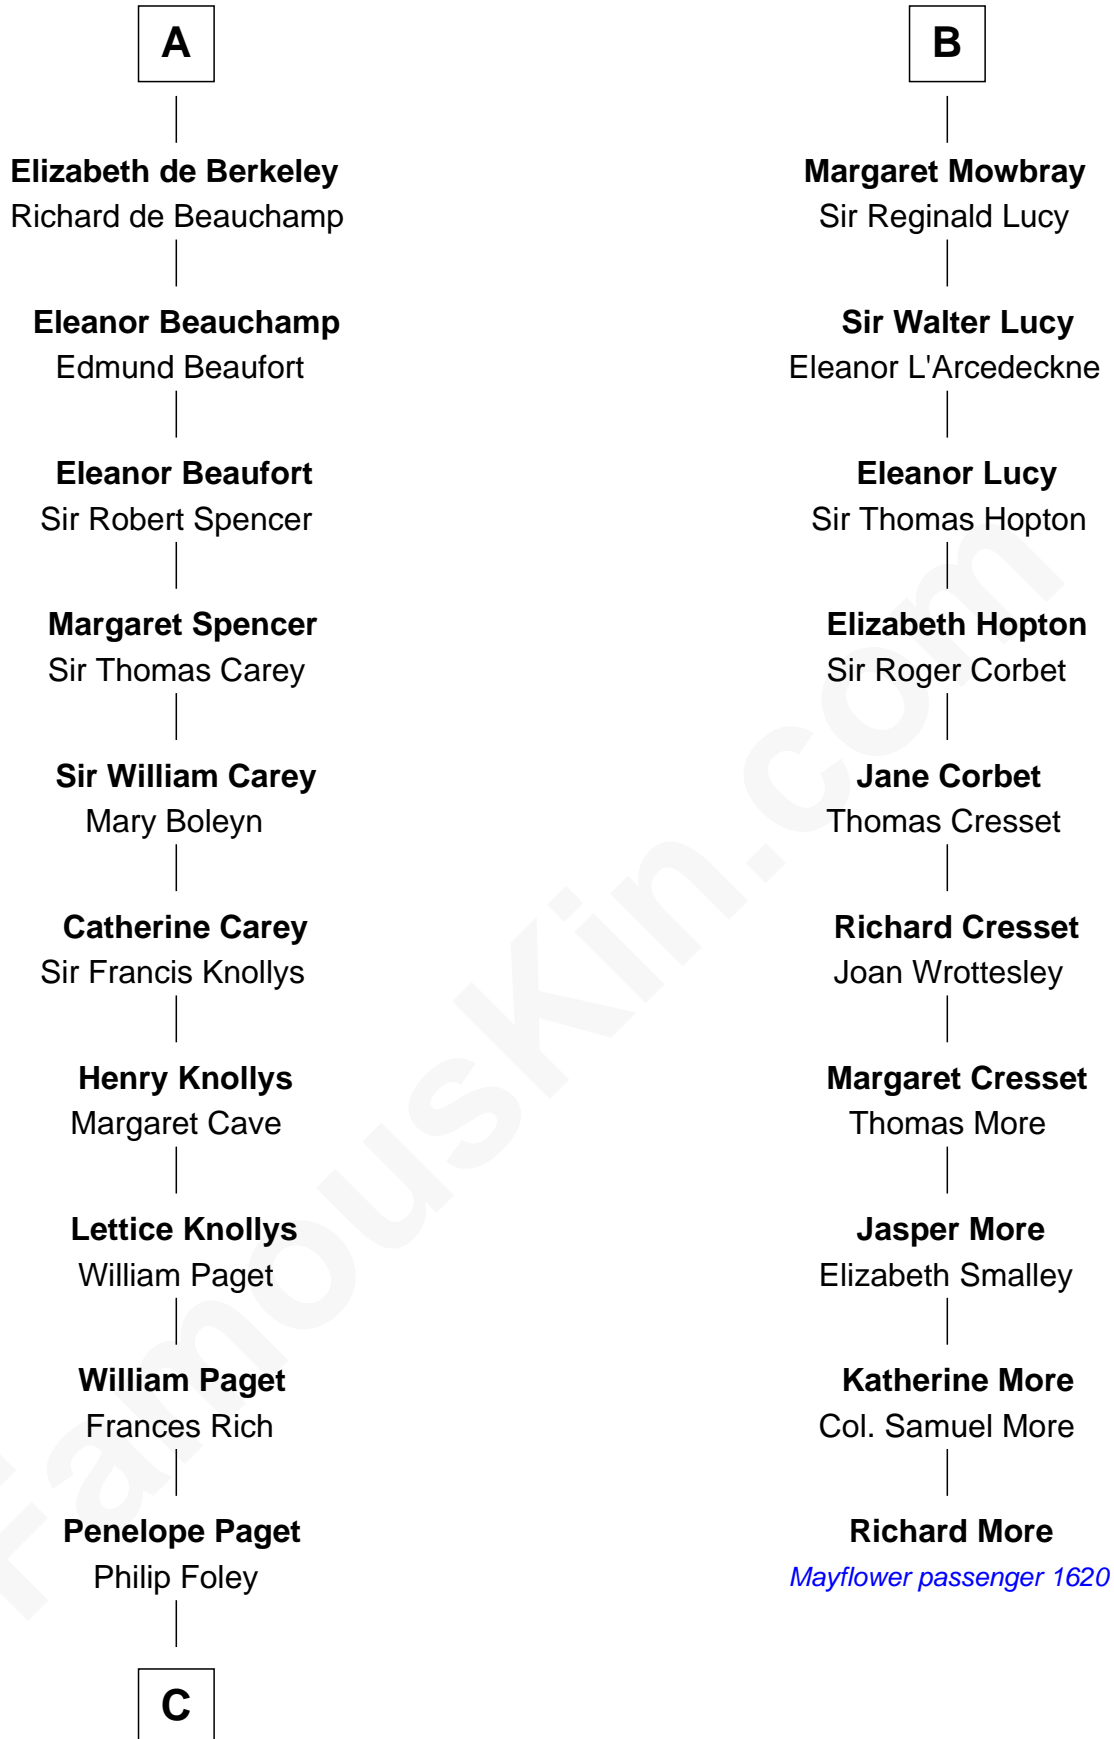

# FamousKin.com Relationship Chart of

**Charles Darwin**

*Theory of Evolution*

16th cousin 5 times removed of

**Richard More**

*(c1614 - c1696) Mayflower passenger 1620*

**MAYFLOWER**

**C**

—  
**Paul Foley**

Elizabeth Turton

—  
**Penelope Foley**

Charles Howard

—  
**Mary Howard**

Erasmus Darwin

—  
**Dr. Robert Waring Darwin**

Susanna Wedgwood

—  
**Charles Darwin**

*Theory of Evolution*

FamousKin.com