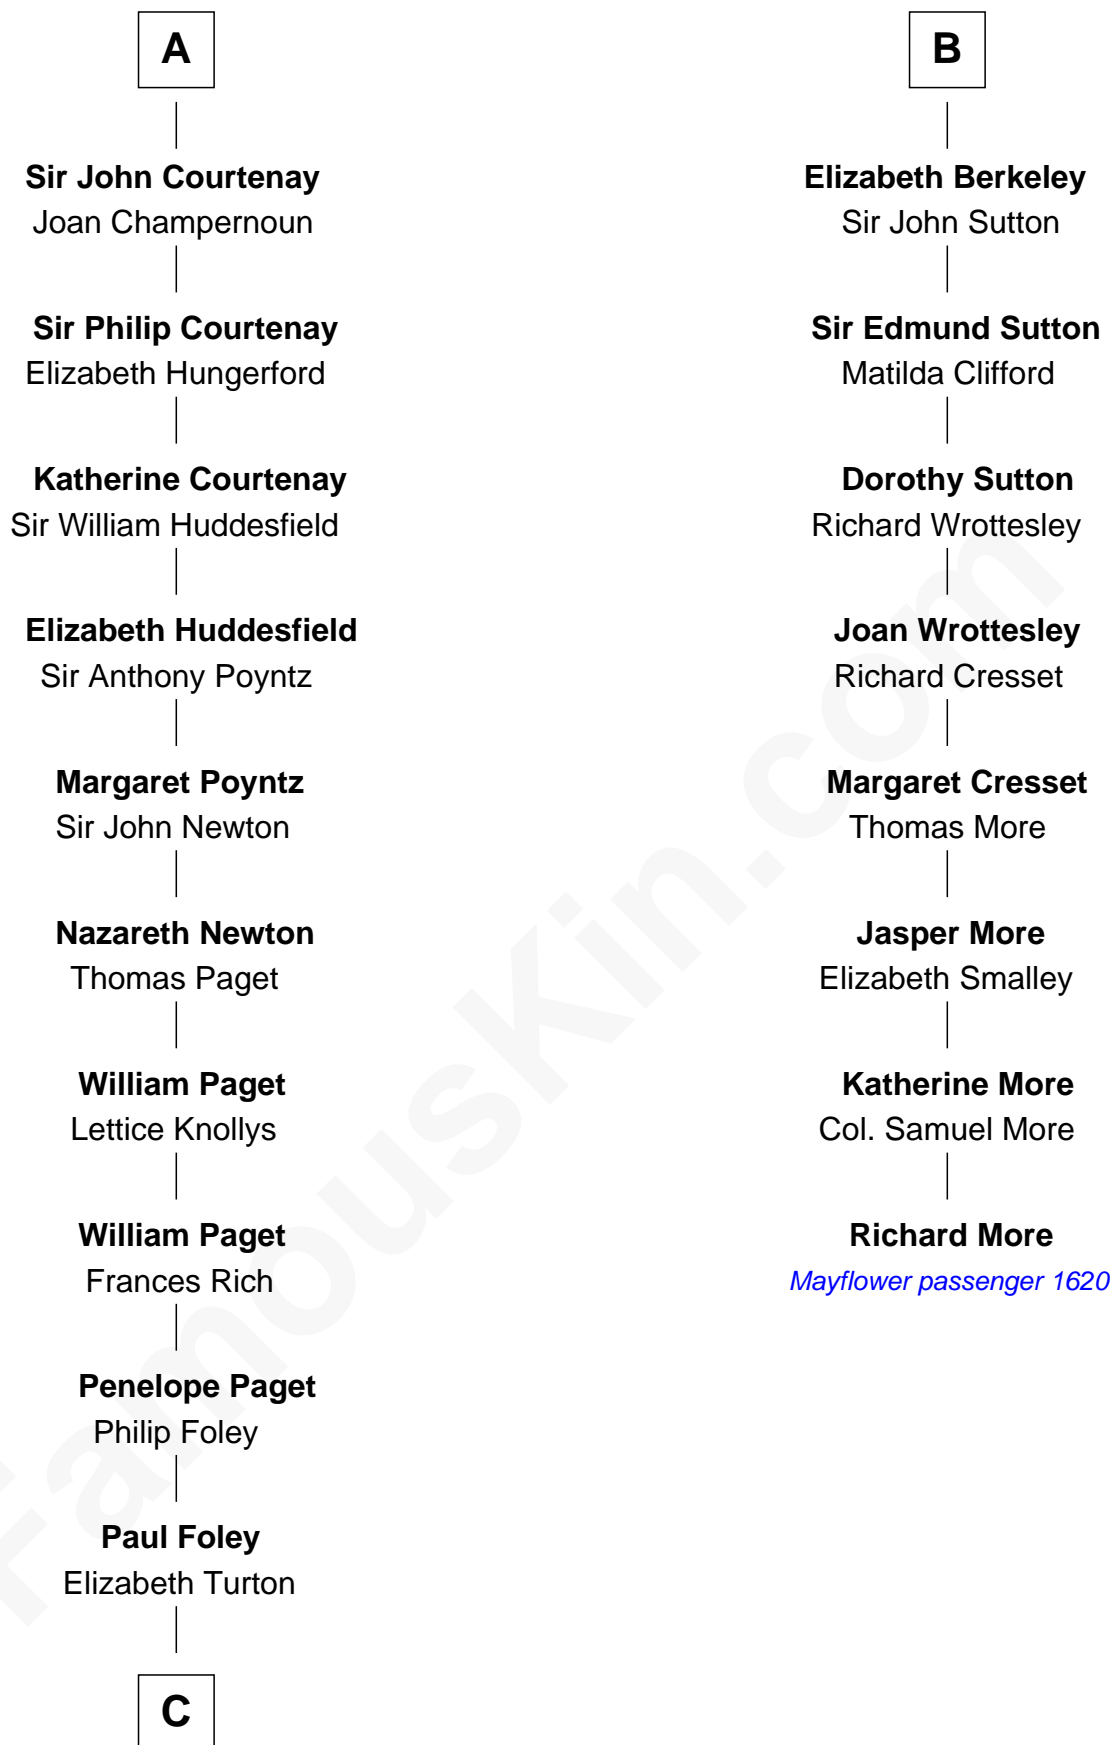

# FamousKin.com Relationship Chart of

**Charles Darwin**

*Theory of Evolution*

**MAYFLOWER**

14th cousin 6 times removed of

**Richard More**

*(c1614 - c1696) Mayflower passenger 1620*

FamousKin.com