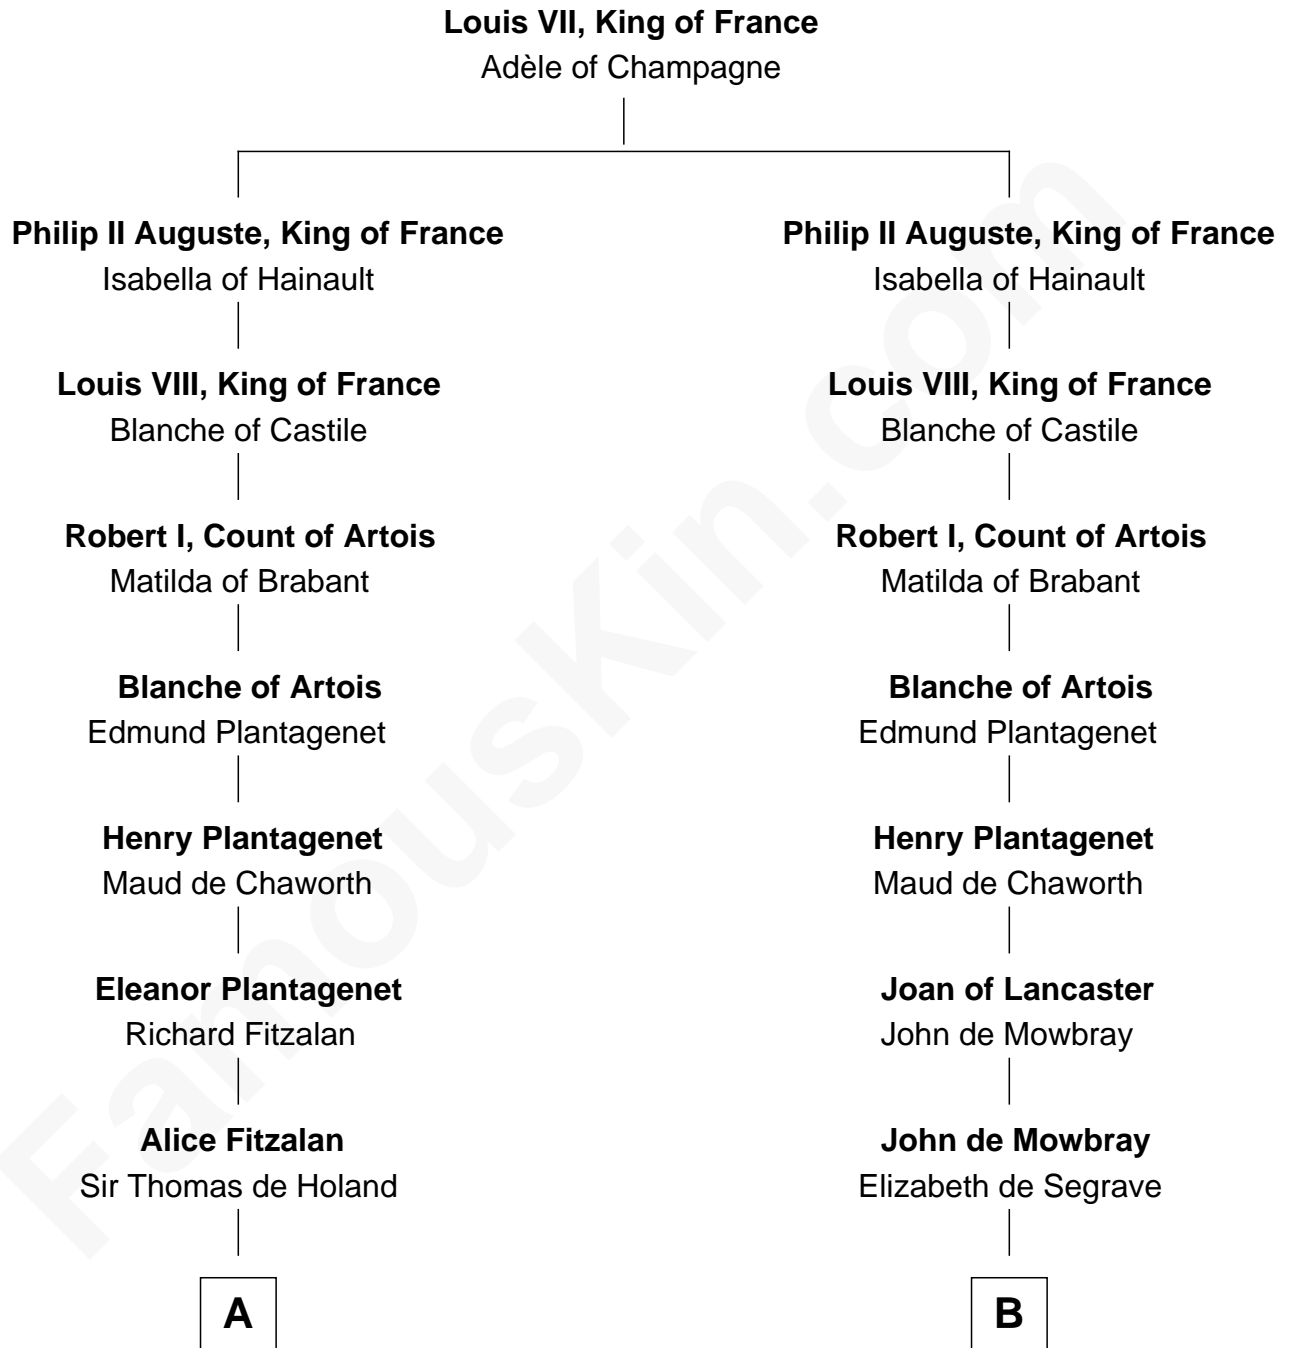

FamousKin.com Relationship Chart of

Charles Darwin

Theory of Evolution

16th cousin 5 times removed of

Richard More

(c1614 - c1696) Mayflower passenger 1620

MAYFLOWER

FamousKin.com