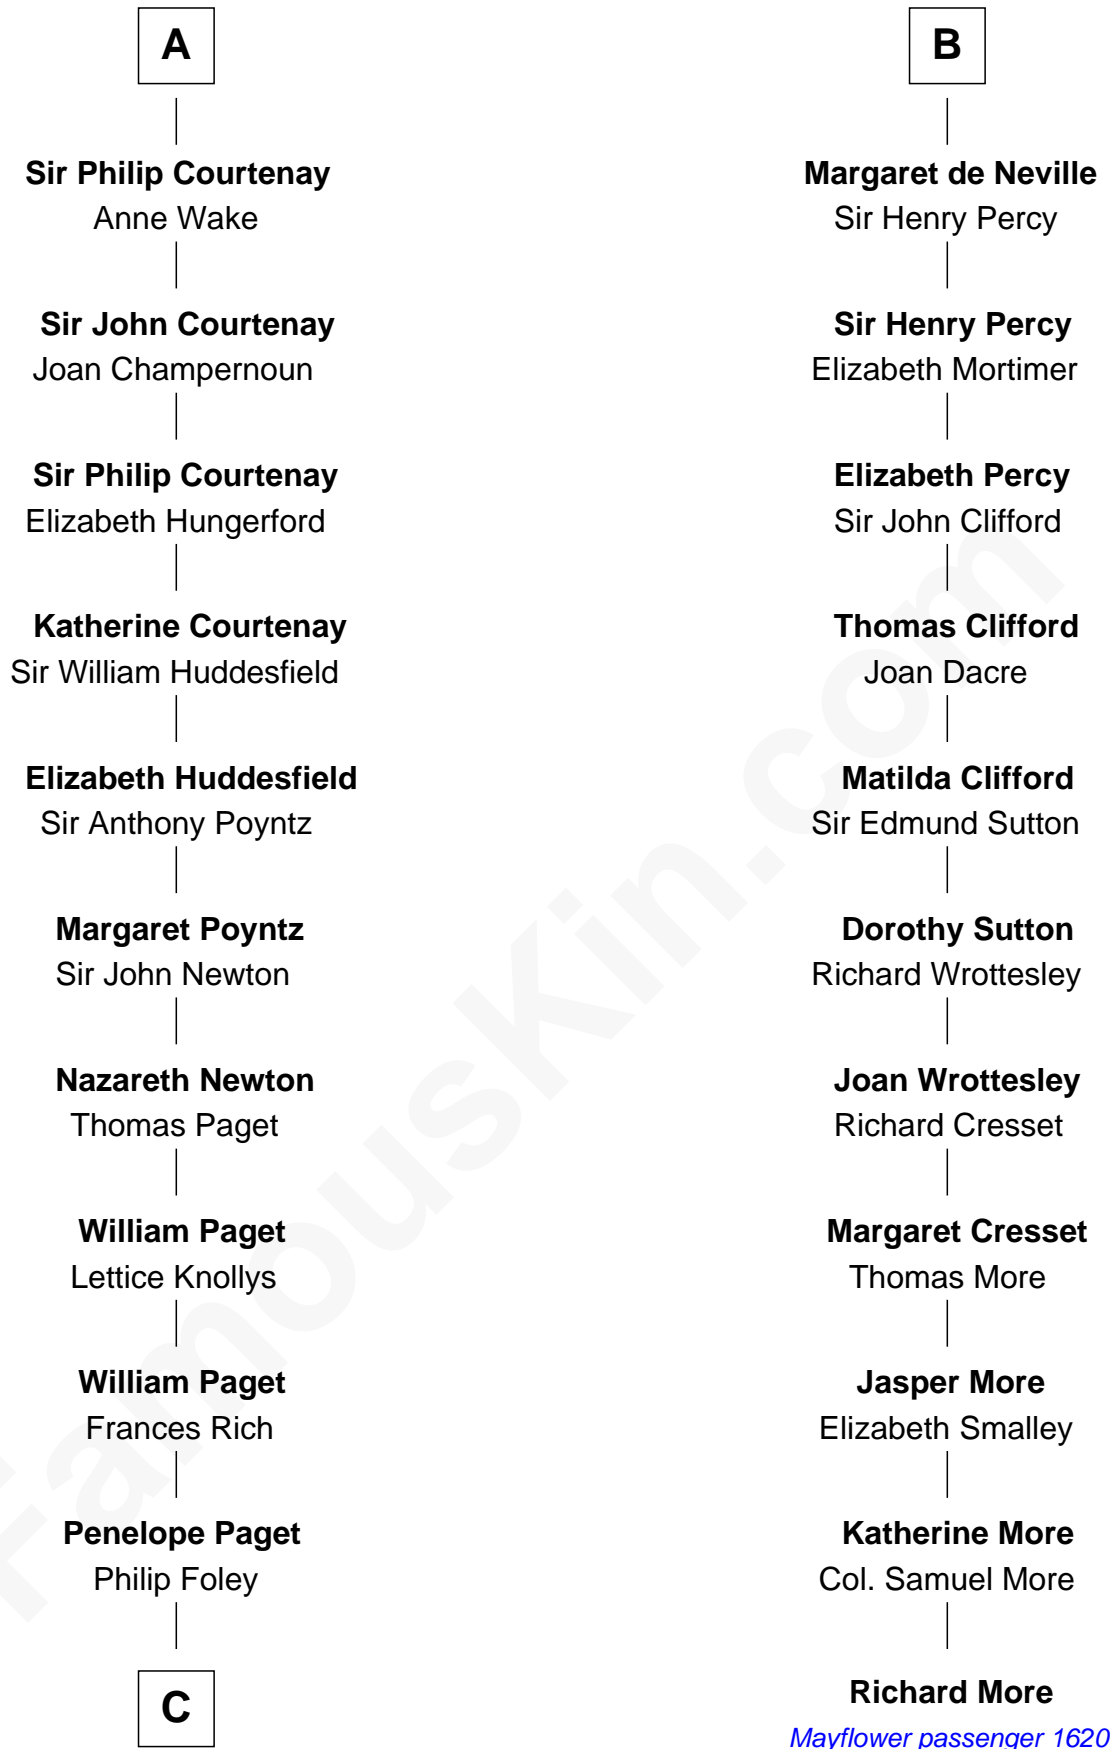

FamousKin.com Relationship Chart of

Charles Darwin

Theory of Evolution

MAYFLOWER

17th cousin 4 times removed of

Richard More

(c1614 - c1696) Mayflower passenger 1620

C

—
Paul Foley

Elizabeth Turton

—
Penelope Foley

Charles Howard

—
Mary Howard

Erasmus Darwin

—
Dr. Robert Waring Darwin

Susanna Wedgwood

—
Charles Darwin

Theory of Evolution

FamousKin.com