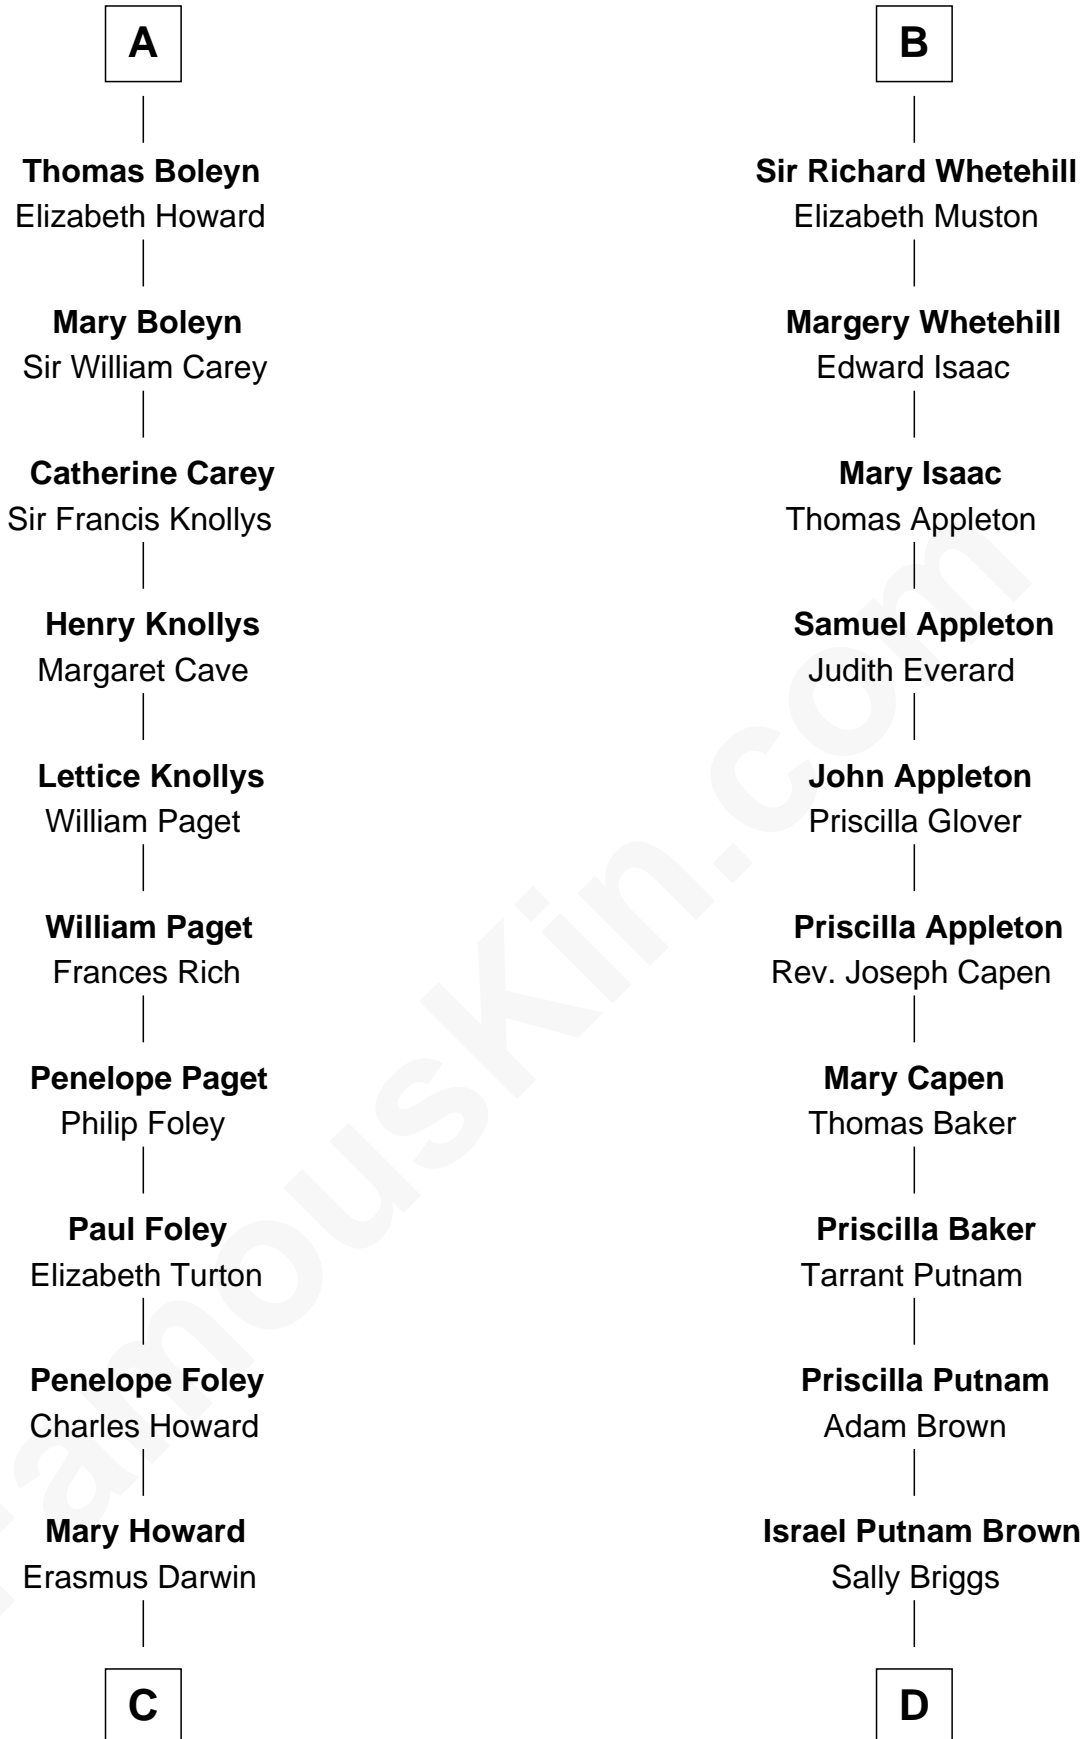

FamousKin.com Relationship Chart of

Charles Darwin

Theory of Evolution

18th cousin 2 times removed of

Calvin Coolidge

30th U.S. President

John IV le Strange

Joan de Somery

FamousKin.com