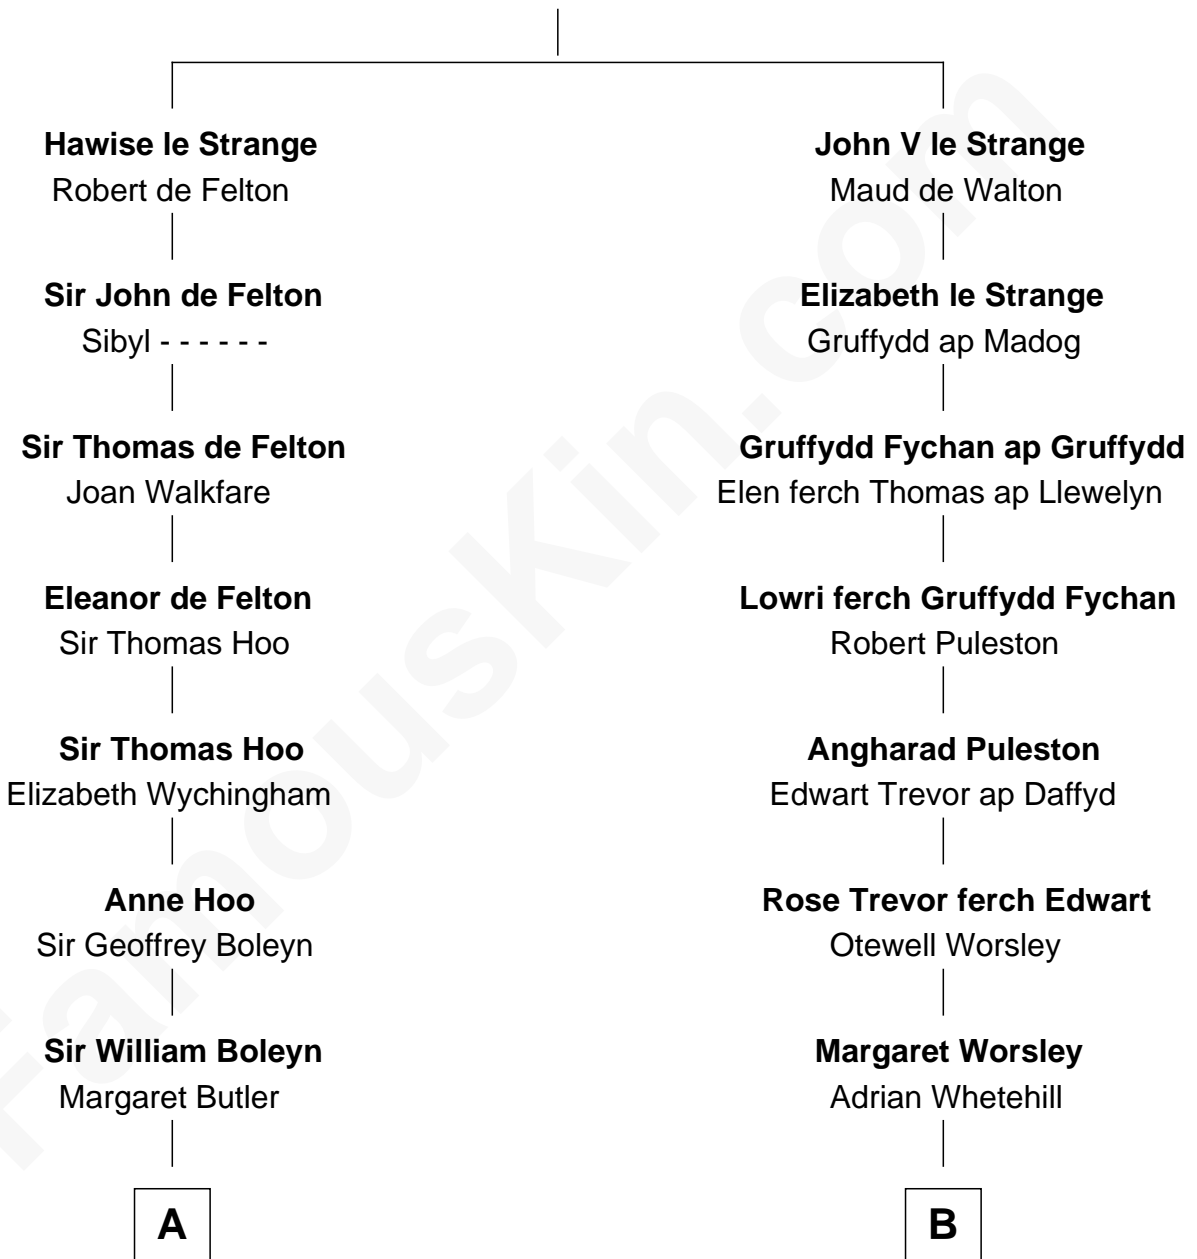

FamousKin.com Relationship Chart of

Charles Darwin

Theory of Evolution

18th cousin 2 times removed of

Calvin Coolidge

30th U.S. President

John IV le Strange

Joan de Somery

FamousKin.com