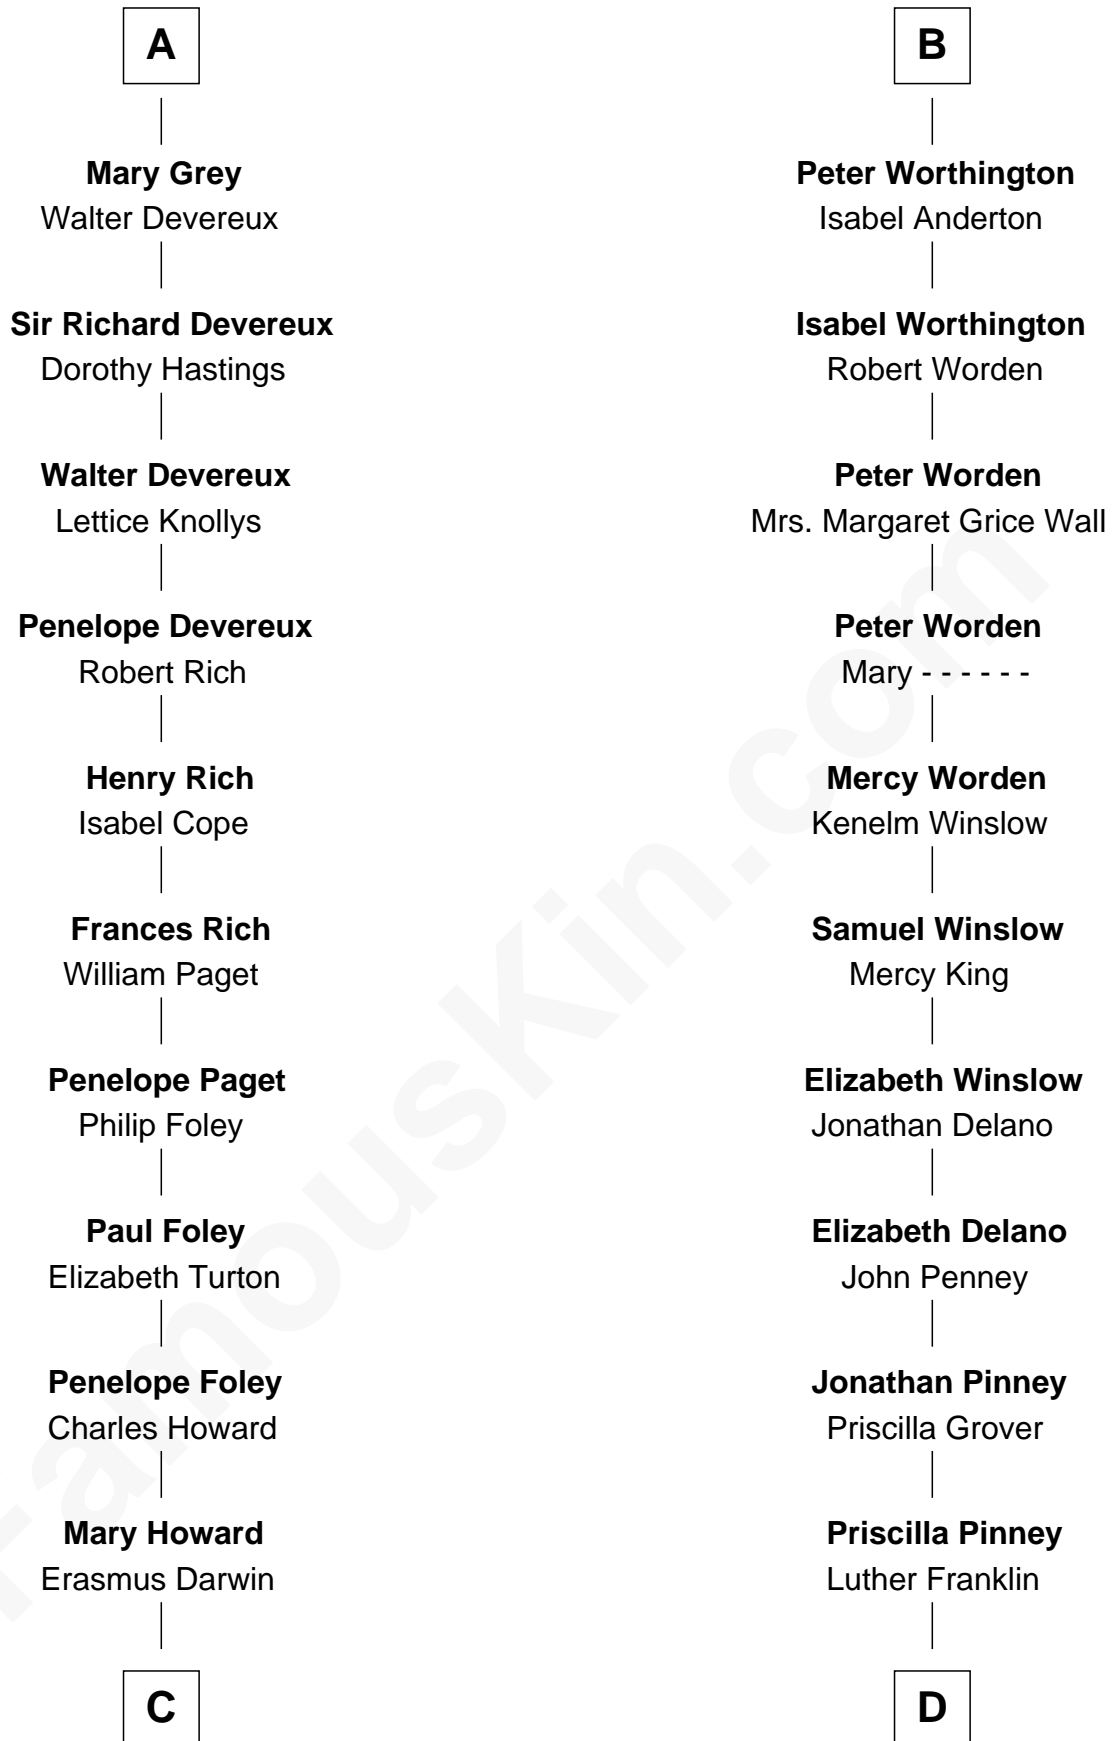

FamousKin.com Relationship Chart of

Charles Darwin

Theory of Evolution

18th cousin 1 time removed of

Calvin Coolidge

30th U.S. President

Sir John de Harington

Joan - - - - -

Sir Robert de Harington

Elizabeth de Multon

Sir John Harington

- - - - -

Sir Robert Harington

Isabel Loring

Sir William Harington

Margaret Hill

Katherine Banastre

Sir Nicholas Harington

Isabel English

Agnes Harington

Richard Sherburne

Richard Sherburne

Alice Hamerton

Agnes Sherburne

Henry Rushton

Nicholas Rushton

Margaret Radcliffe

Agnes Rushton

Richard Worthington

B

FamousKin.com