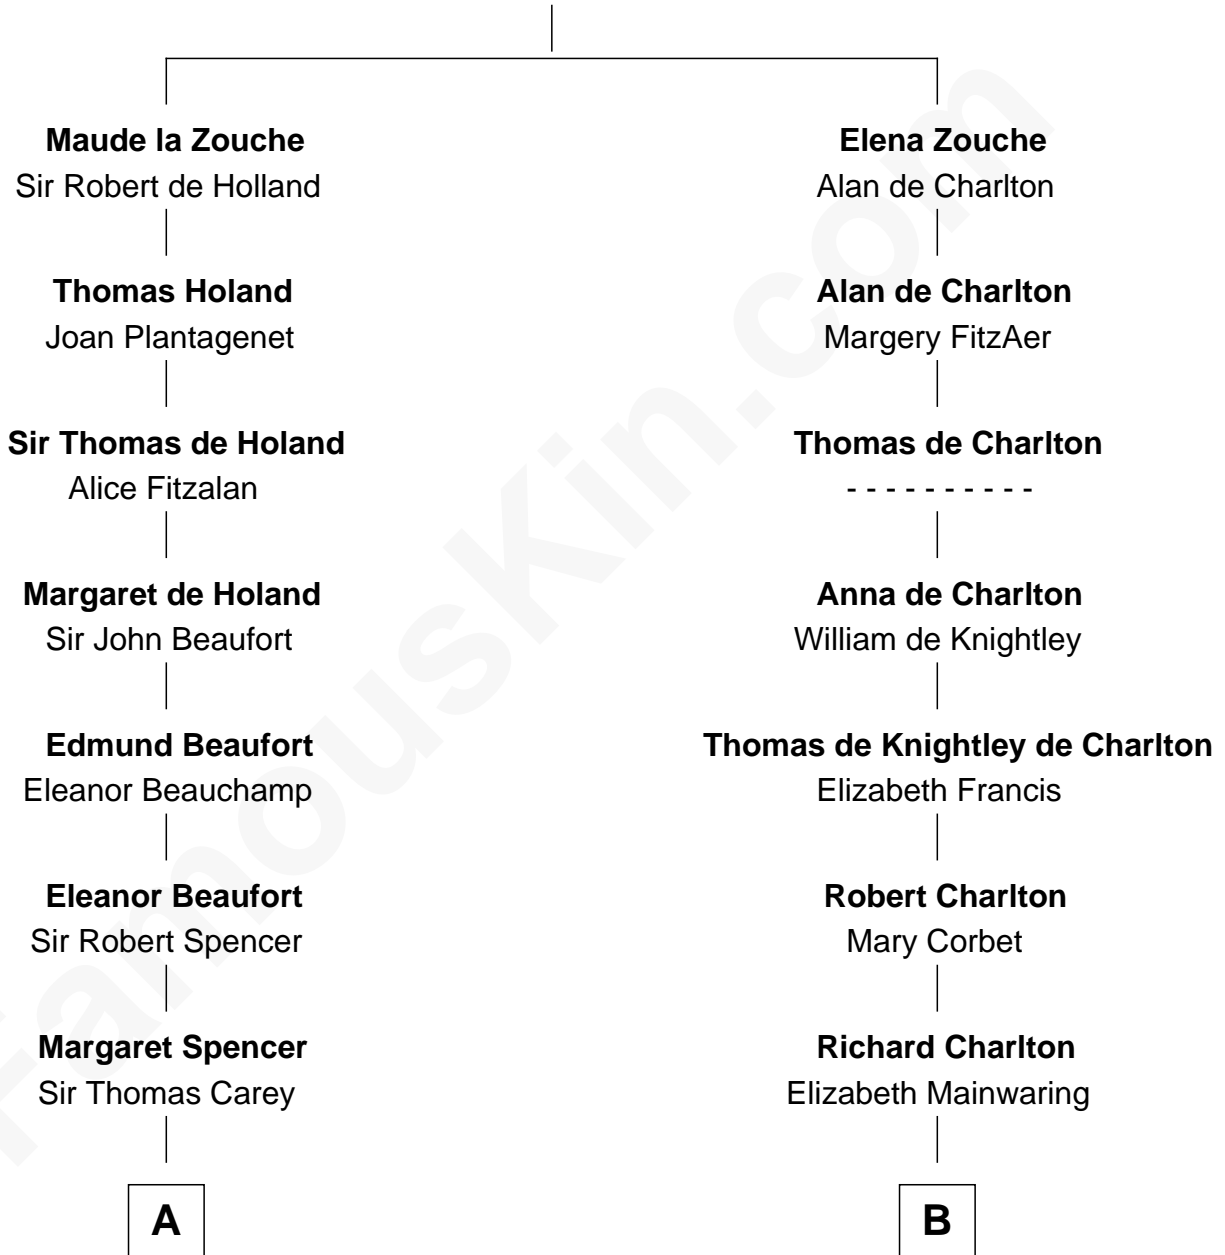

FamousKin.com Relationship Chart of

Charles Darwin

Theory of Evolution

17th cousin 3 times removed of

Calvin Coolidge

30th U.S. President

Sir Alan la Zouche

Eleanor de Segrave

C

—
Mary Davis

John Dunlap Moor

—
Hiram Dunlap Moor

Abigail Pinney Franklin

—
Victoria Josephine Moor

Col. John Calvin Coolidge

—
Calvin Coolidge

30th U.S. President

FamousKin.com