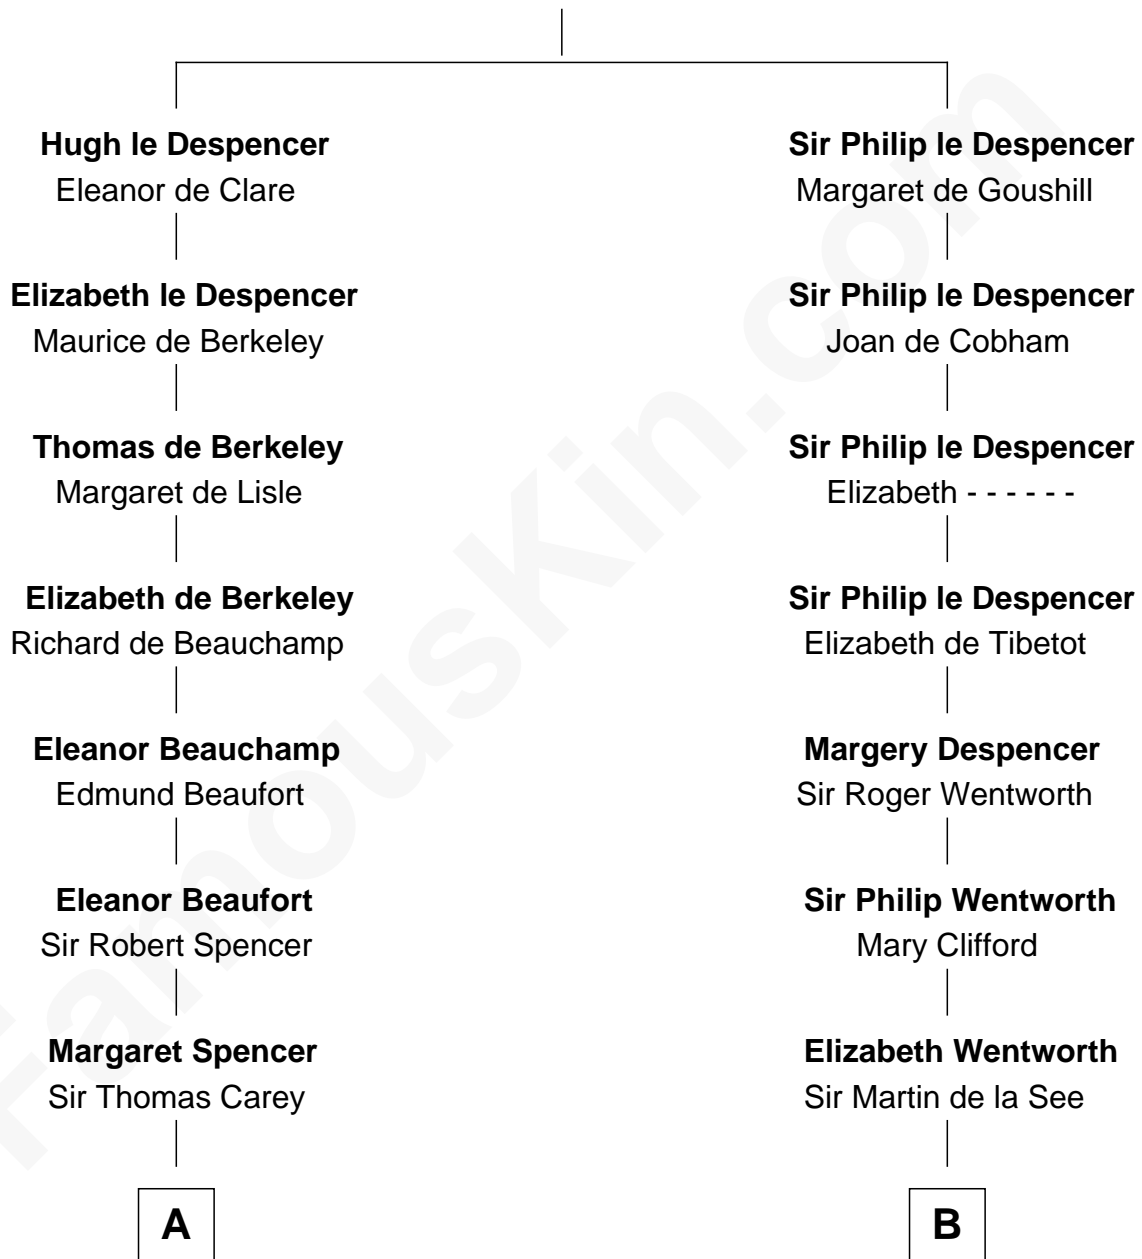

FamousKin.com Relationship Chart of

Charles Darwin
Theory of Evolution

17th cousin 4 times removed of

Calvin Coolidge
30th U.S. President

Sir Hugh le Despencer
Isabella de Beauchamp

C

Israel Putnam Brown

Sally Briggs

Sally Briggs Brown

Israel Chase Brewer

Sarah Almeda Brewer

Calvin Galusha Coolidge

Col. John Calvin Coolidge

Victoria Josephine Moor

Calvin Coolidge

30th U.S. President