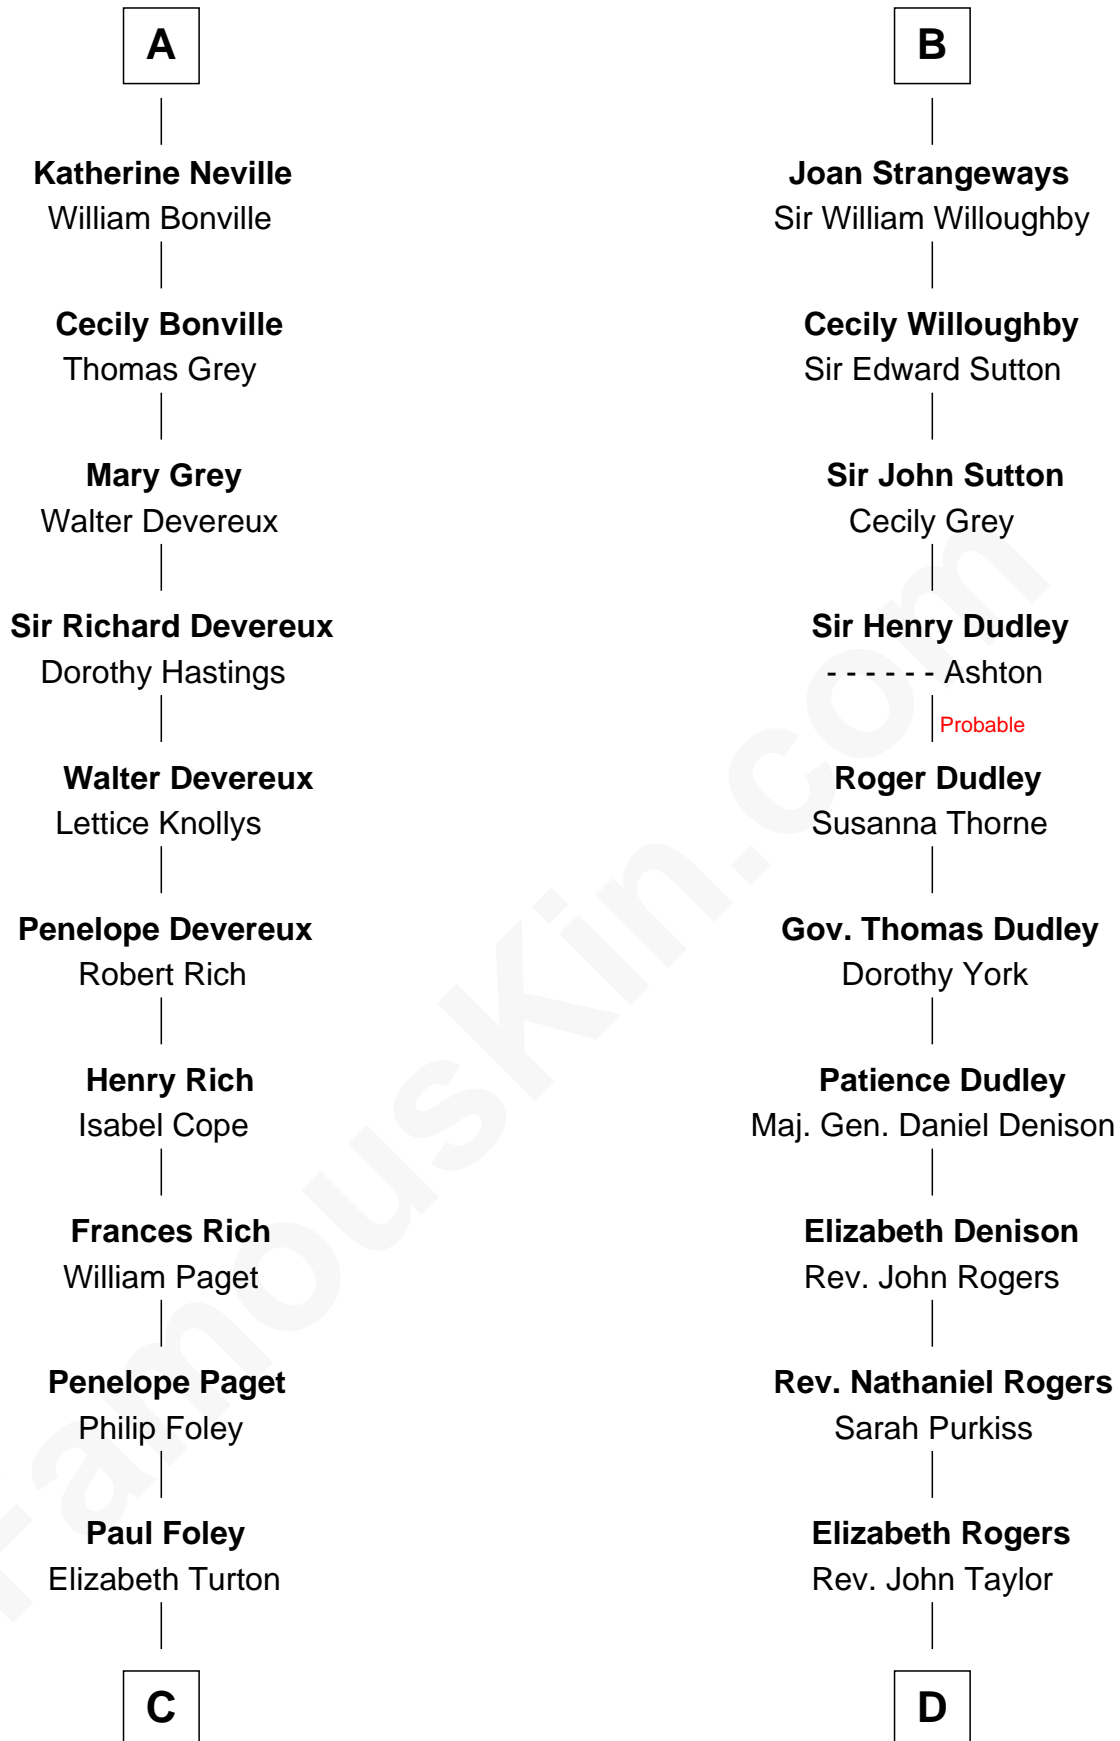

FamousKin.com Relationship Chart of

Charles Darwin

Theory of Evolution

18th cousin 2 times removed of

Nicholas Gilman

Signer of the U.S. Constitution

C

Penelope Foley
Charles Howard

Mary Howard
Erasmus Darwin

Dr. Robert Waring Darwin
Susanna Wedgwood

Charles Darwin
Theory of Evolution

D

Ann Taylor
Nicholas Gilman

Nicholas Gilman
Signer of the U.S. Constitution

FamousKin.com