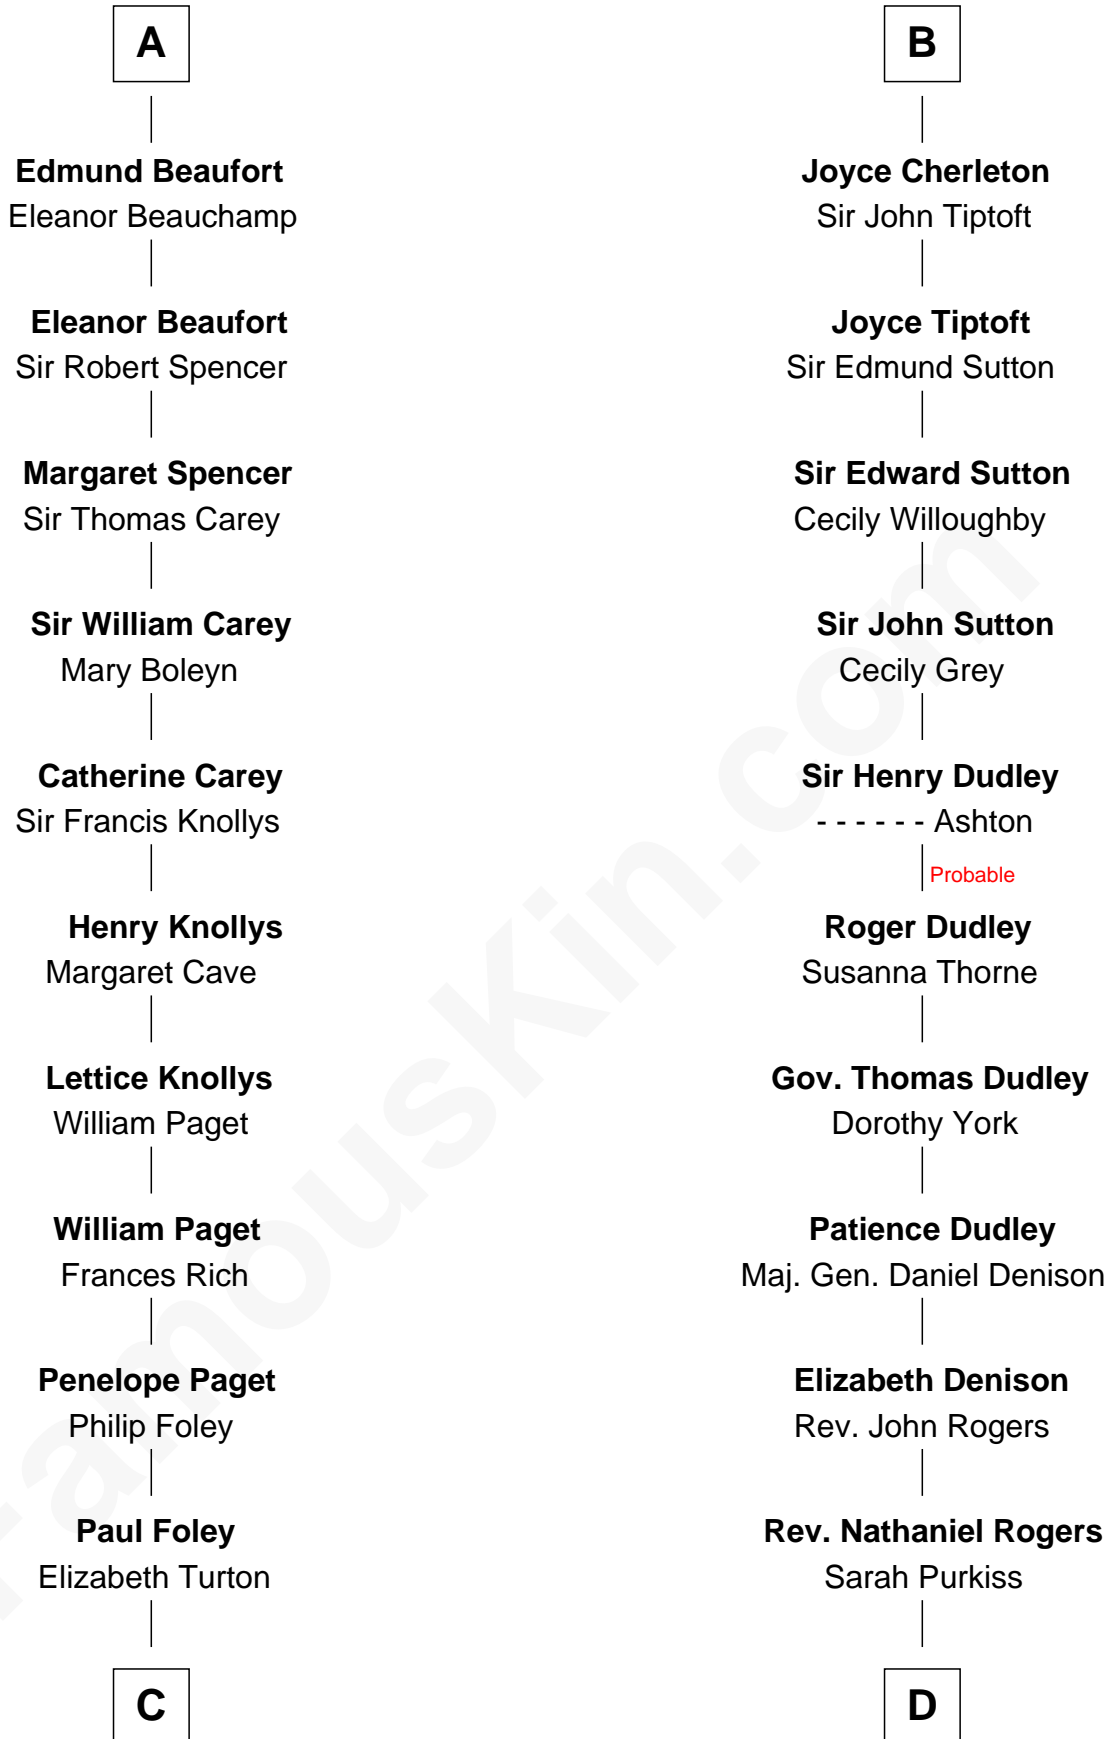

FamousKin.com Relationship Chart of

Charles Darwin

Theory of Evolution

19th cousin 1 time removed of

Nicholas Gilman

Signer of the U.S. Constitution

Henry I, Duke of Brabant

Mathilde of Boulogne

Eleanor Plantagenet

Richard Fitzalan

Alice Fitzalan

Sir Thomas de Holand

Margaret de Holand

Sir John Beaufort

A

Henry II, Duke of Brabant

Richard Fitzalan

Alice Fitzalan

Sir Thomas de Holand

Eleanor Holand

Edward Cherleton

B

C

Penelope Foley
Charles Howard

Mary Howard
Erasmus Darwin

Dr. Robert Waring Darwin
Susanna Wedgwood

Charles Darwin
Theory of Evolution

D

Elizabeth Rogers
Rev. John Taylor

Ann Taylor
Nicholas Gilman

Nicholas Gilman
Signer of the U.S. Constitution