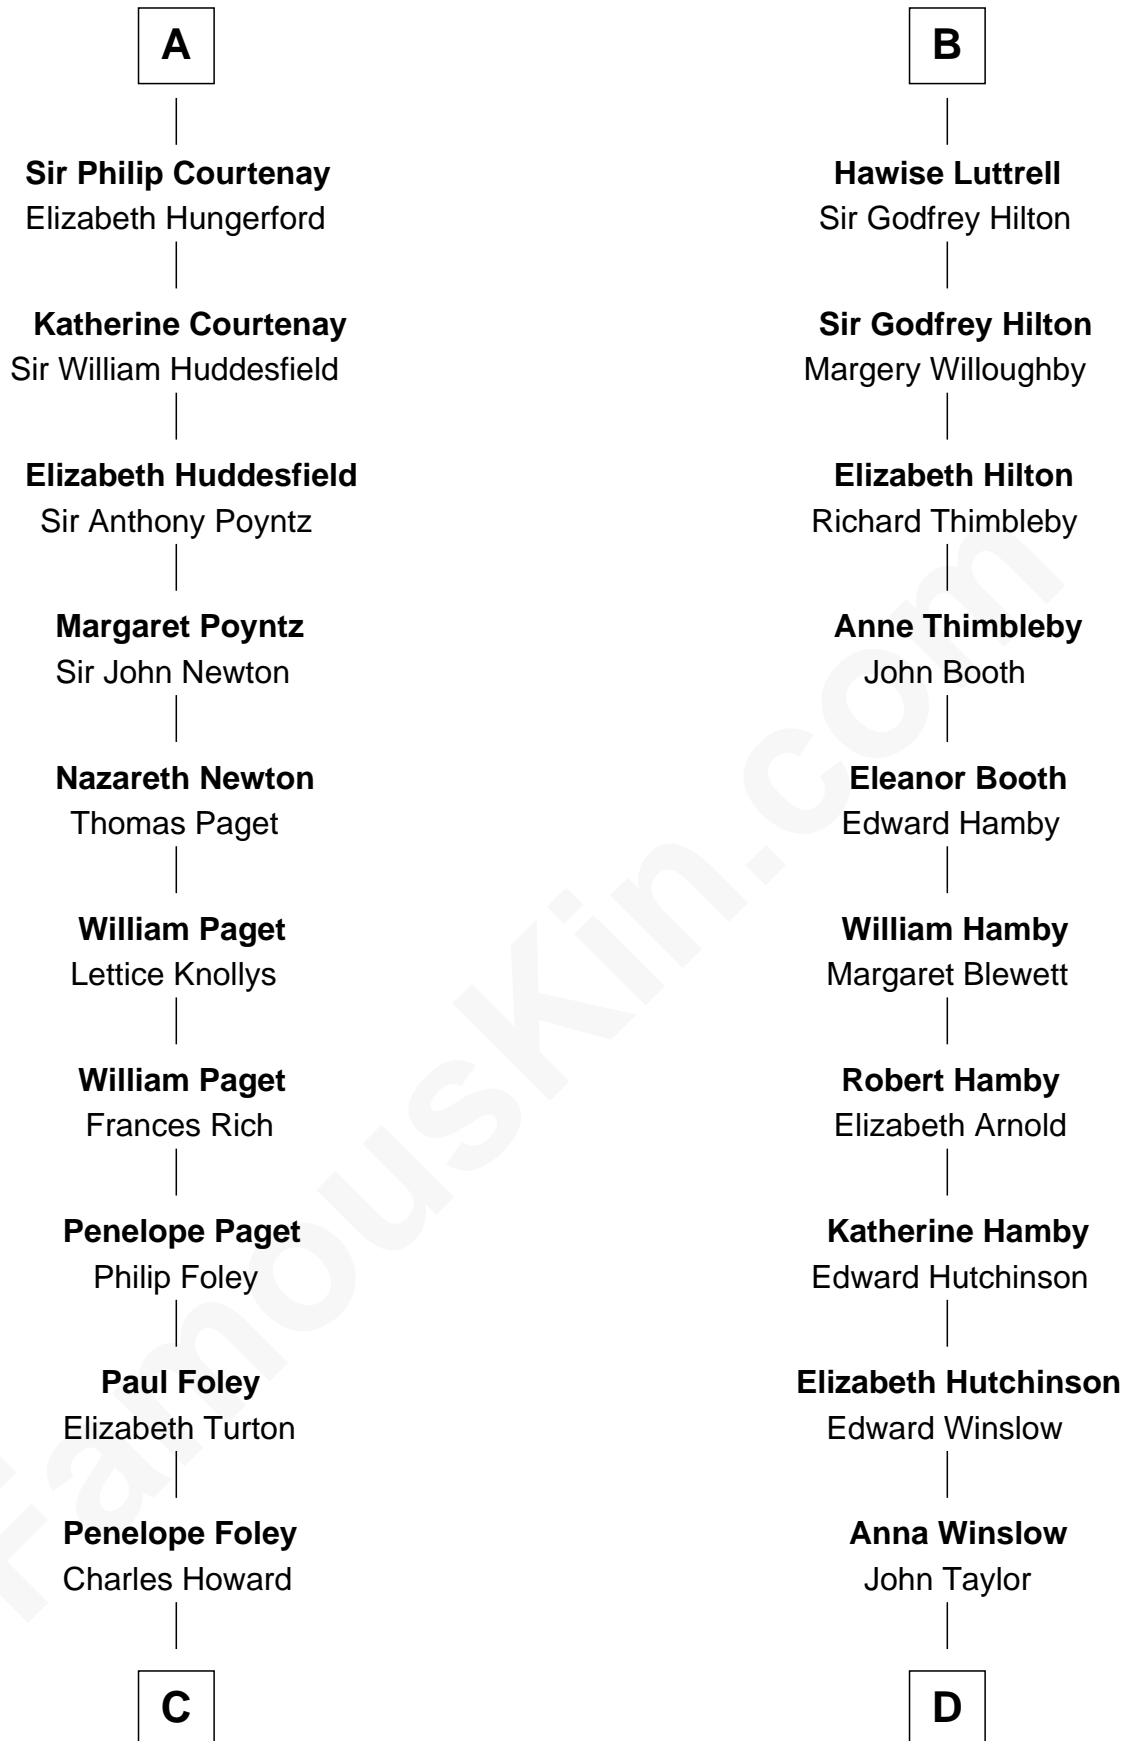

# FamousKin.com Relationship Chart of

**Charles Darwin**

*Theory of Evolution*

19th cousin of

**Nicholas Gilman**

*Signer of the U.S. Constitution*

**Thomas le Despencer**

FamousKin.com