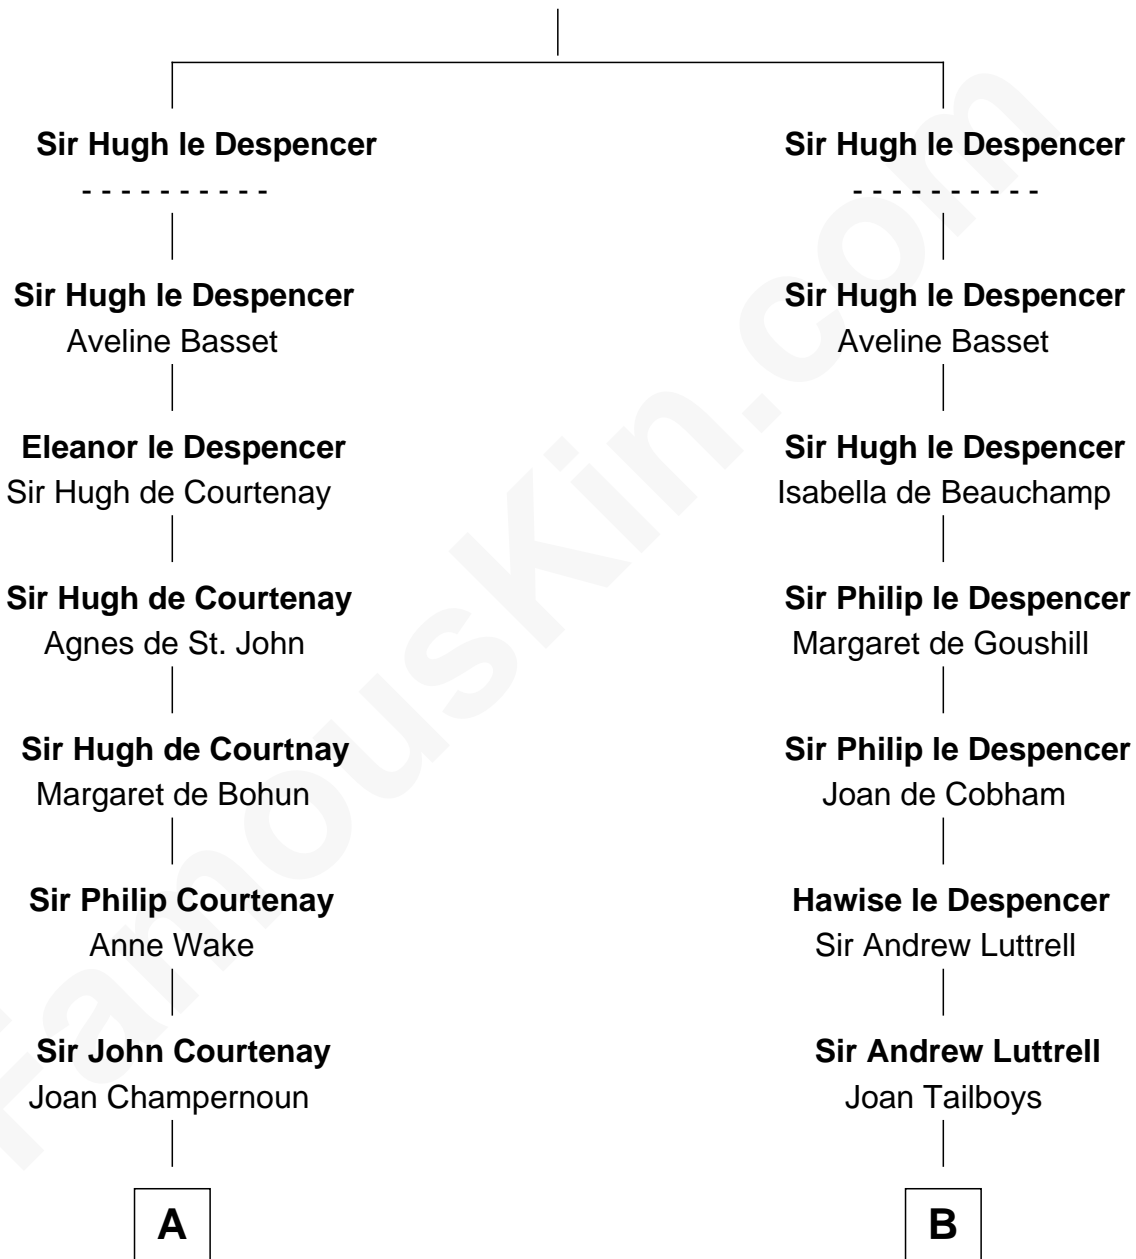

# FamousKin.com Relationship Chart of

**Charles Darwin**

*Theory of Evolution*

19th cousin of

**Nicholas Gilman**

*Signer of the U.S. Constitution*

**Thomas le Despencer**

FamousKin.com