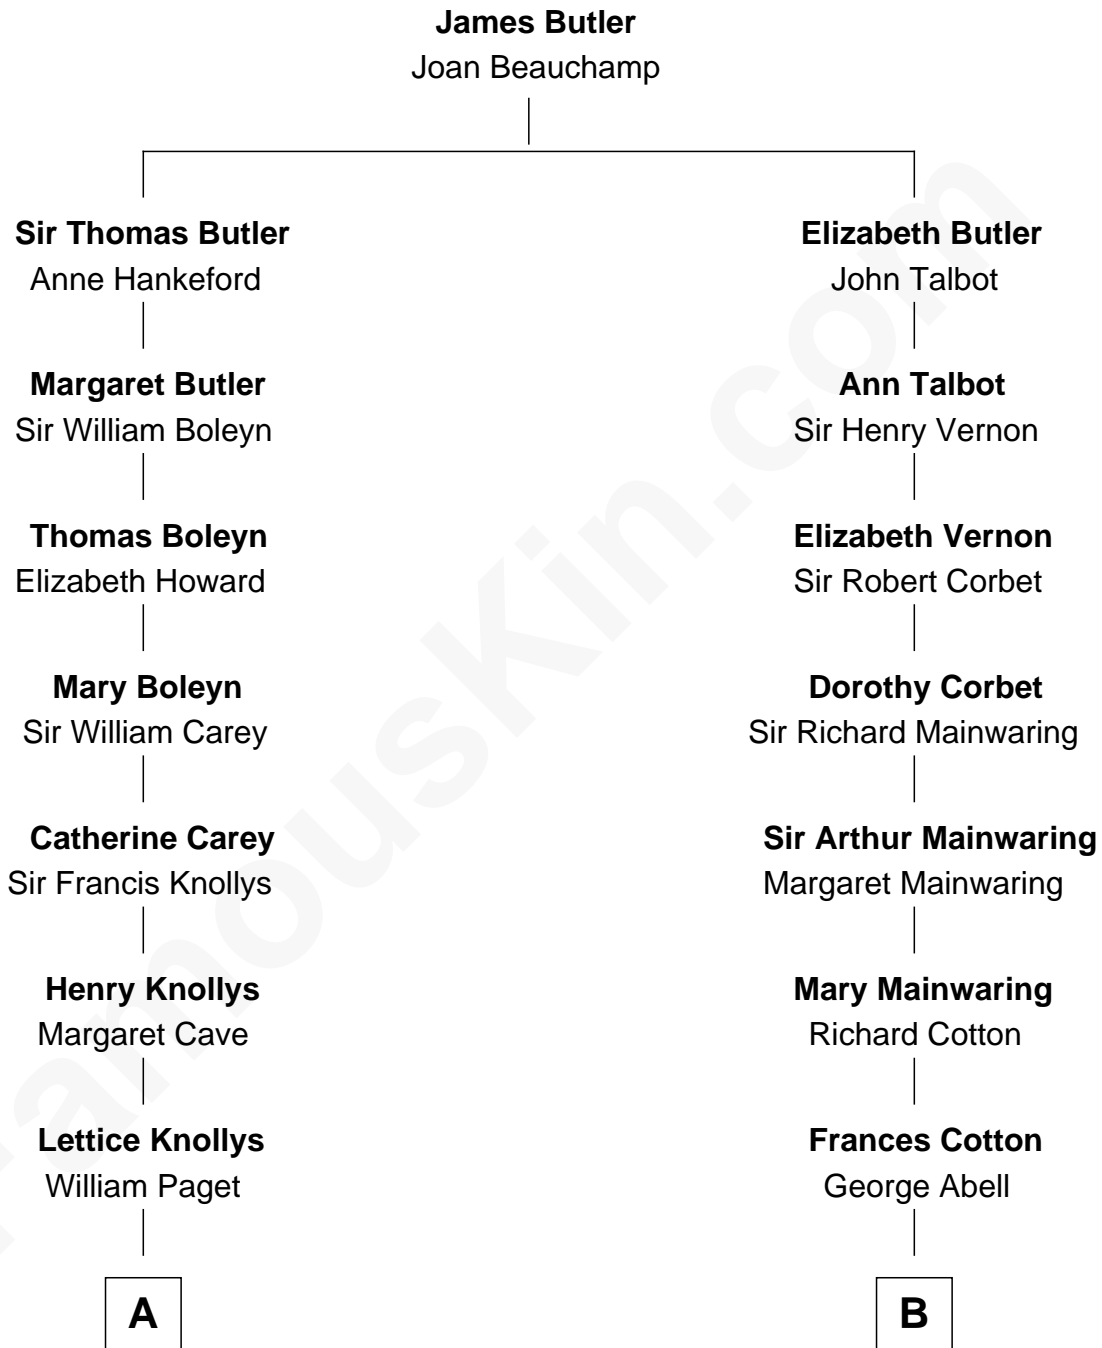

FamousKin.com Relationship Chart of

Charles Darwin

Theory of Evolution

13th cousin 6 times removed of

Richard Gere

Movie Actor

C

William Stanton Tiffany
Anna Rebecca Stevens

Doris Anna Tiffany
Homer George Gere

Richard Gere
Movie Actor

FamousKin.com