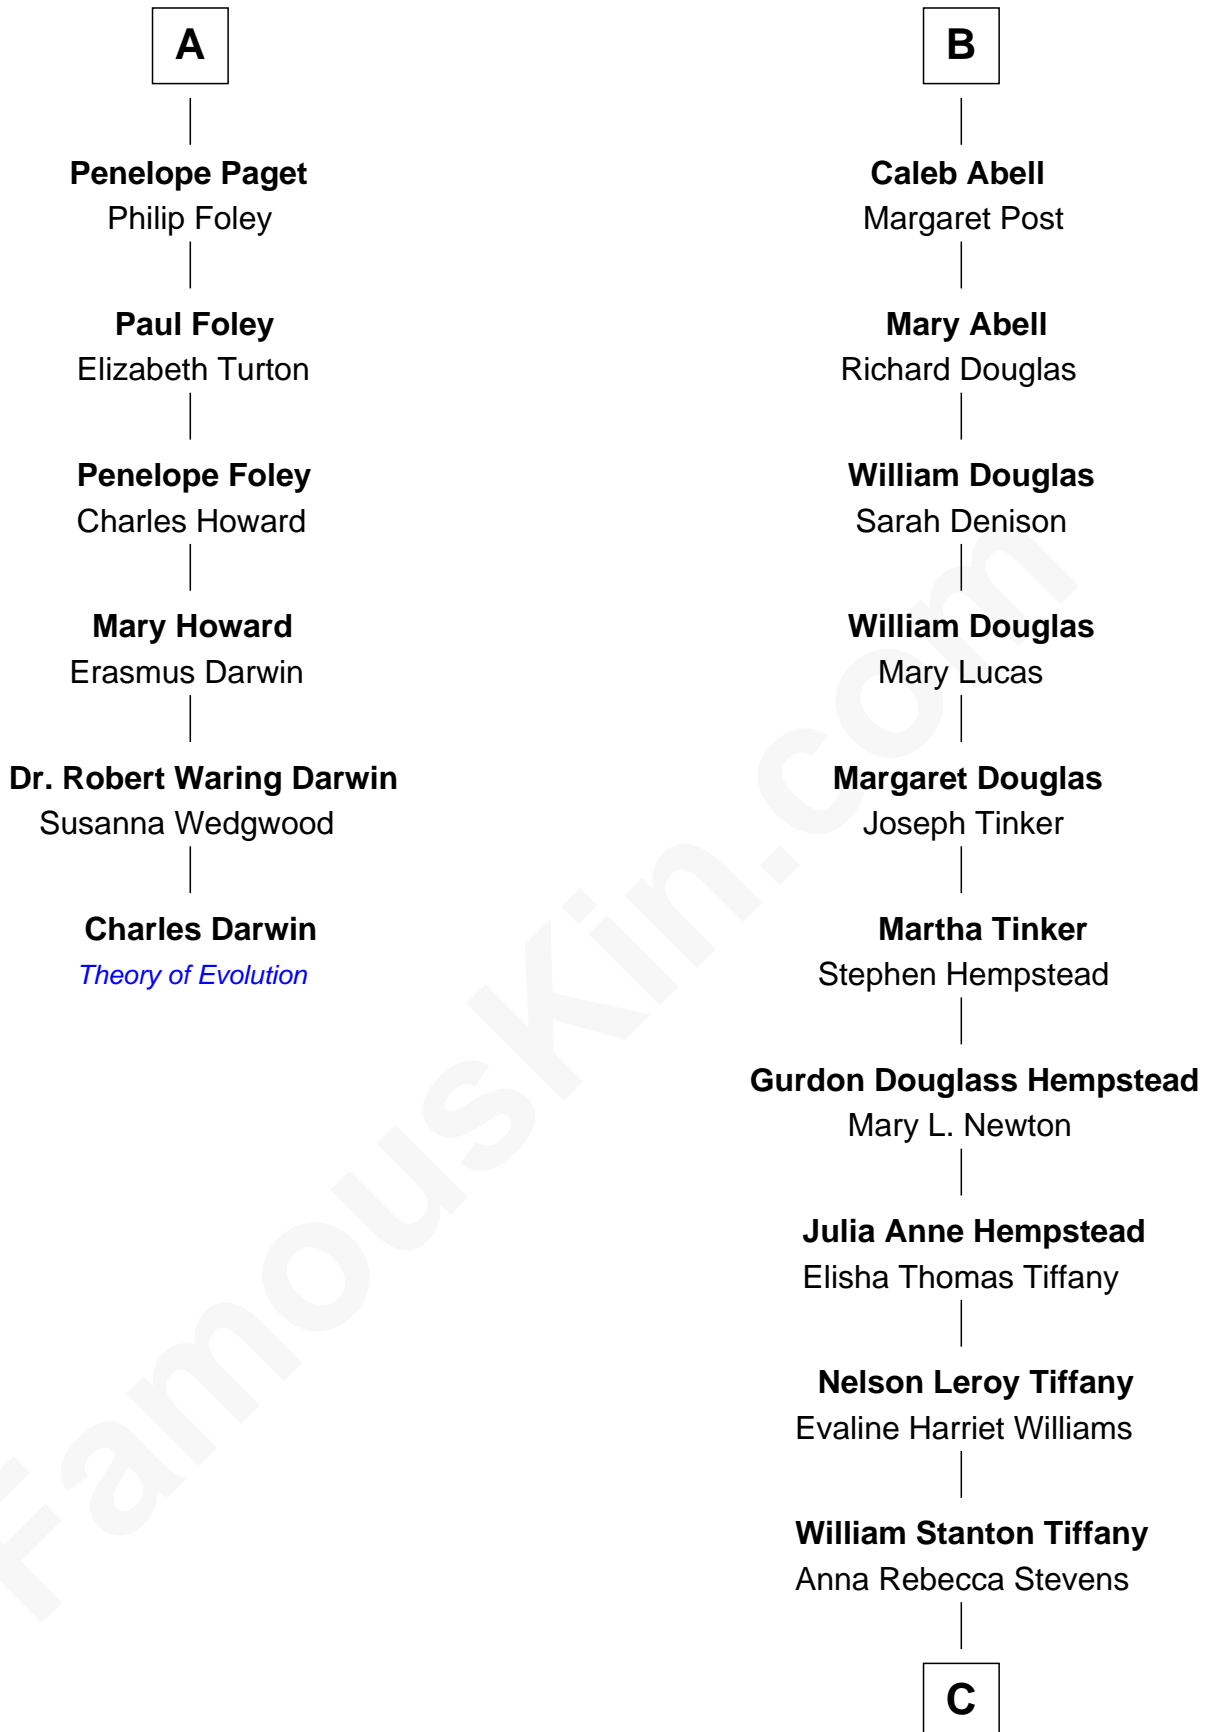

FamousKin.com Relationship Chart of

Charles Darwin

Theory of Evolution

12th cousin 6 times removed of

Richard Gere

Movie Actor

Sir Walter Devereux

Anne Ferrers