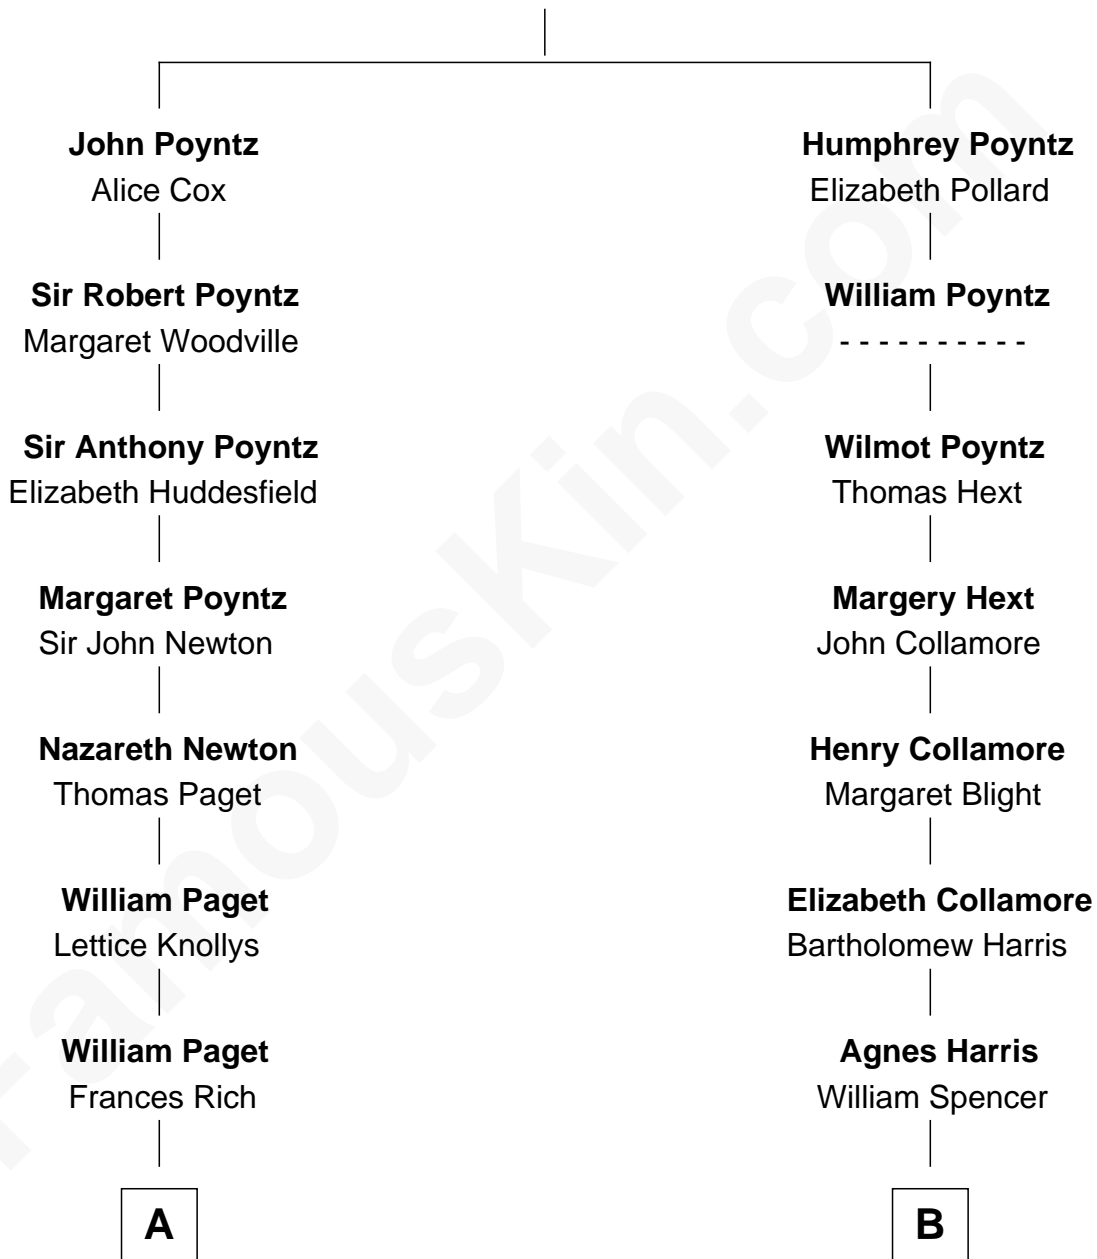

FamousKin.com Relationship Chart of

Charles Darwin

Theory of Evolution

12th cousin 6 times removed of

Aaron Rodgers

NFL Quarterback

Sir Nicholas Poyntz

Elizabeth Mill

C

Darla Leigh Pittman
Edward Wesley Rodgers

Aaron Rodgers
NFL Quarterback

FamousKin.com