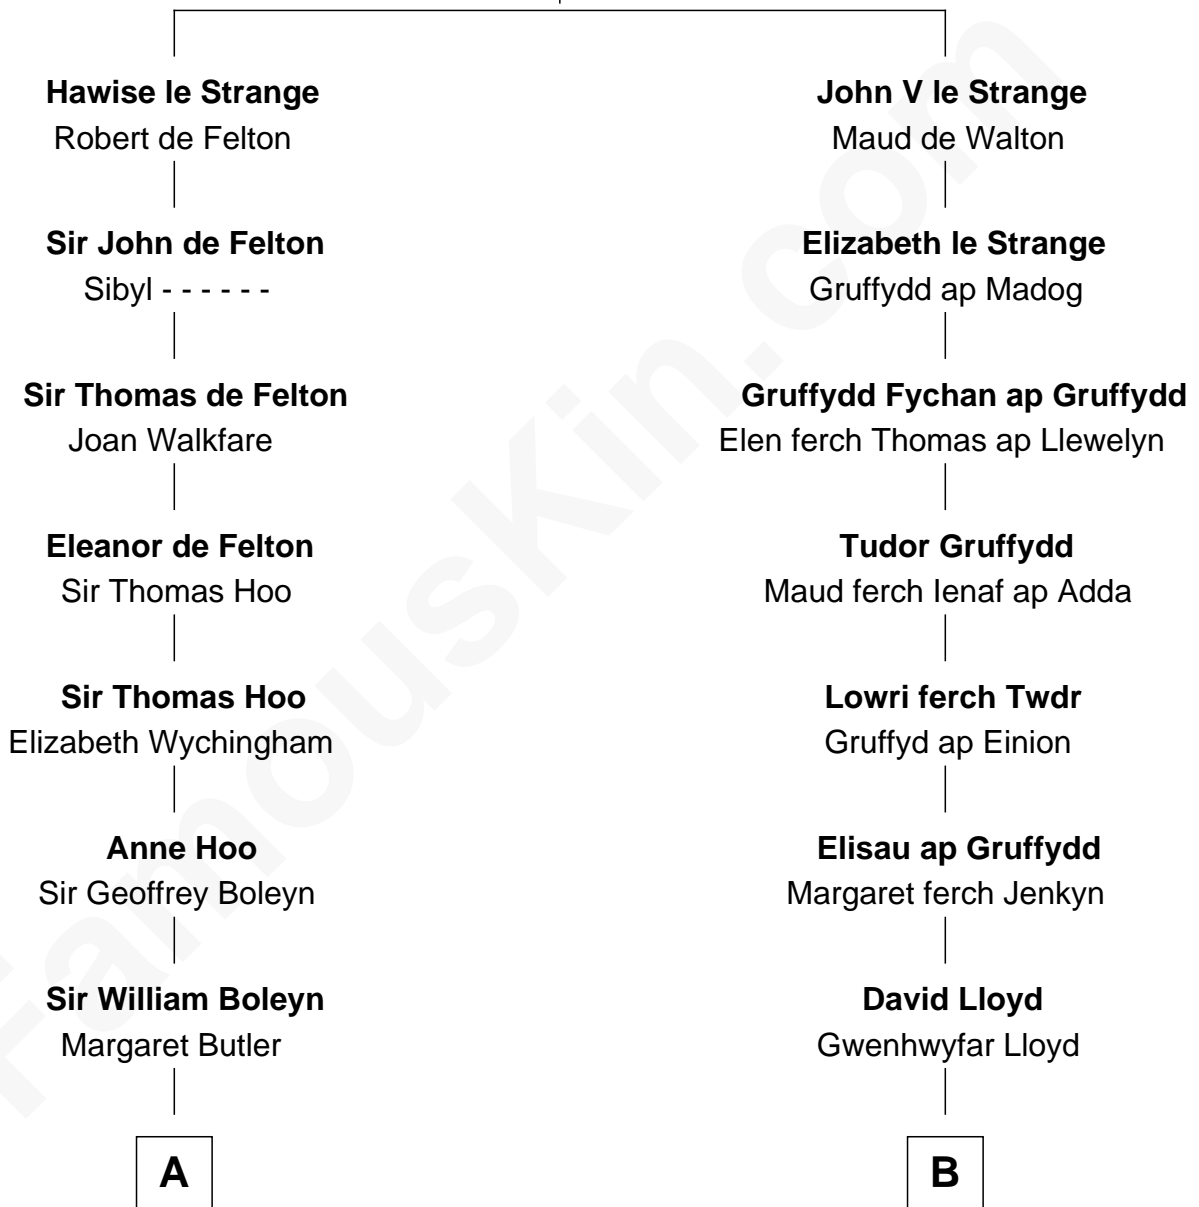

FamousKin.com Relationship Chart of

Charles Darwin

Theory of Evolution

18th cousin 1 time removed of

Humphrey Bogart

Movie Actor

John IV le Strange

Joan de Somery

FamousKin.com