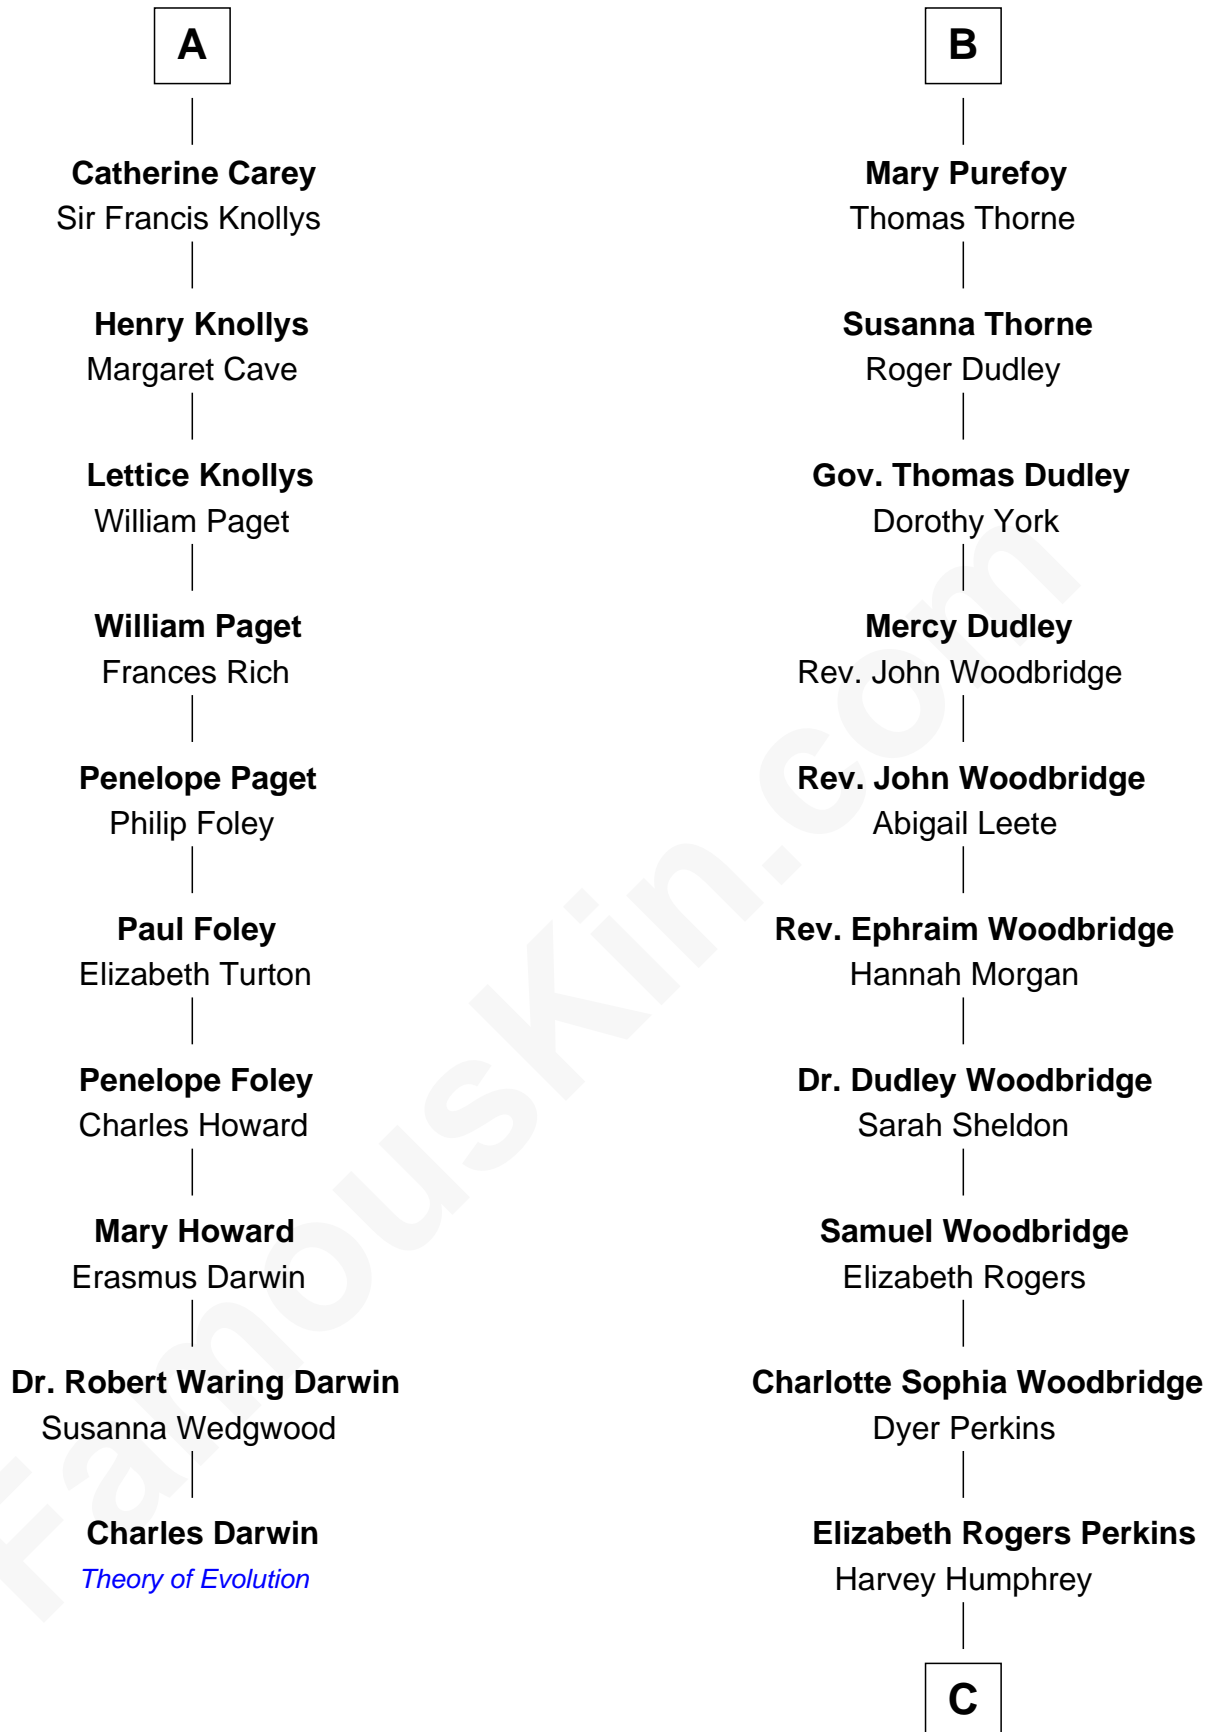

FamousKin.com Relationship Chart of

Charles Darwin

Theory of Evolution

16th cousin 3 times removed of

Humphrey Bogart

Movie Actor

Sir John Howard

Alice de Bois

Sir Robert Howard

Margaret de Scales

Sir John Howard

Alice Tendring

Sir Robert Howard

Margaret Mowbray

Sir John Howard

Katherine Moleyns

John Denton

Alice Denton

Nicholas Purefoy

Edward Purefoy

Anne Fettiplace

B

C

John Perkins Humphrey