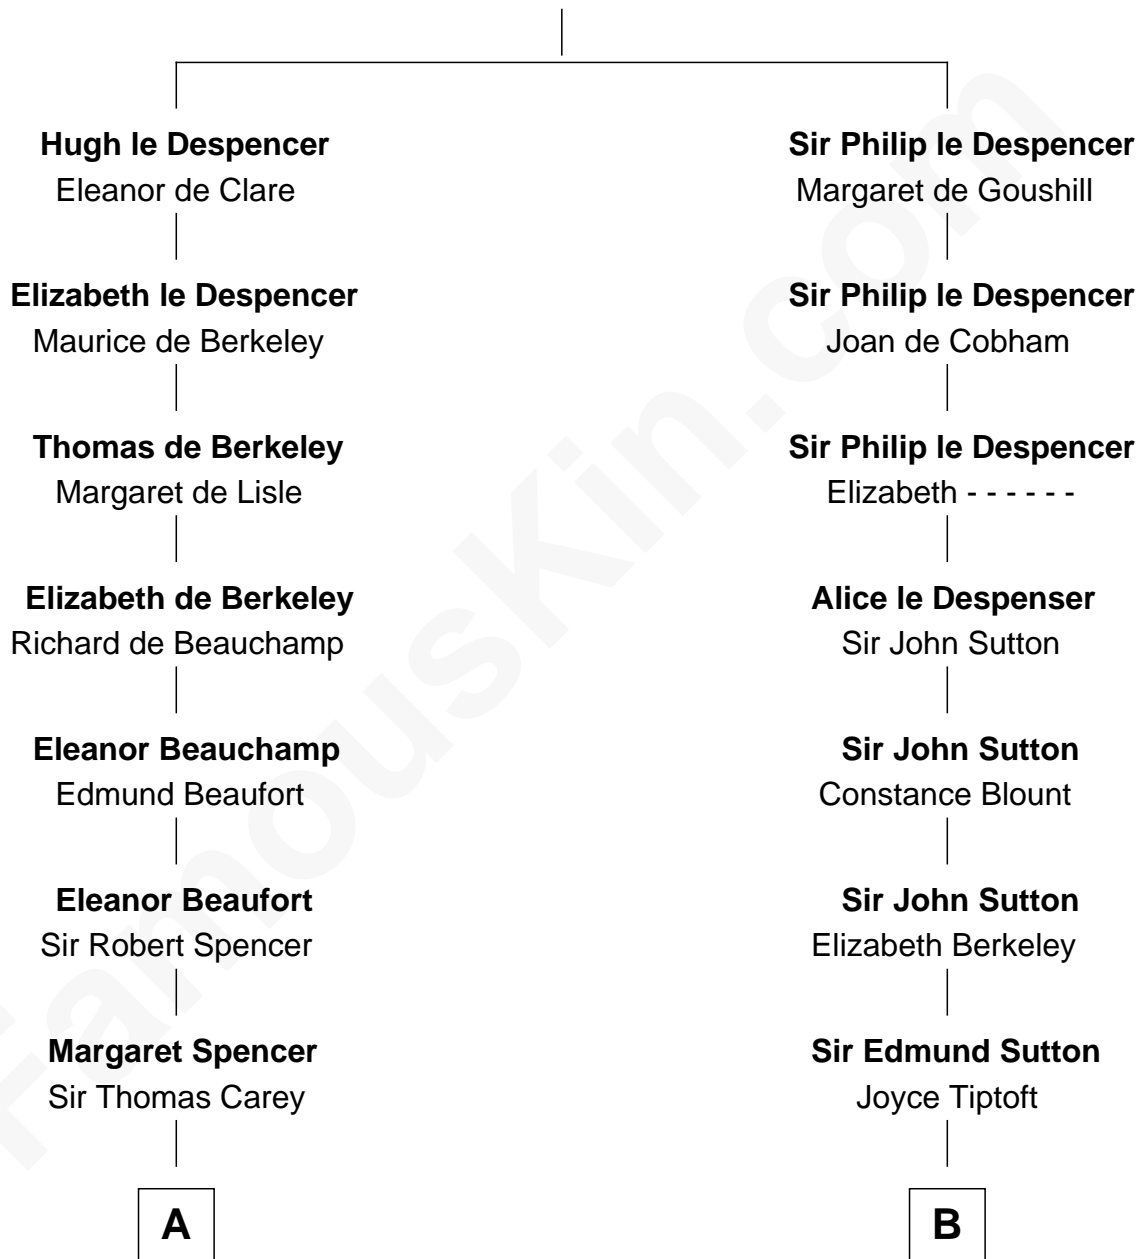

## Relationship Chart of

**Charles Darwin**

*Theory of Evolution*

17th cousin 4 times removed of

**Humphrey Bogart**

*Movie Actor*

**Sir Hugh le Despencer**

Isabella de Beauchamp

**C**

**Charlotte Sophia Woodbridge**

Dyer Perkins

**Elizabeth Rogers Perkins**

Harvey Humphrey

**John Perkins Humphrey**

Frances Dewey Churchill

**Maud Humphrey**