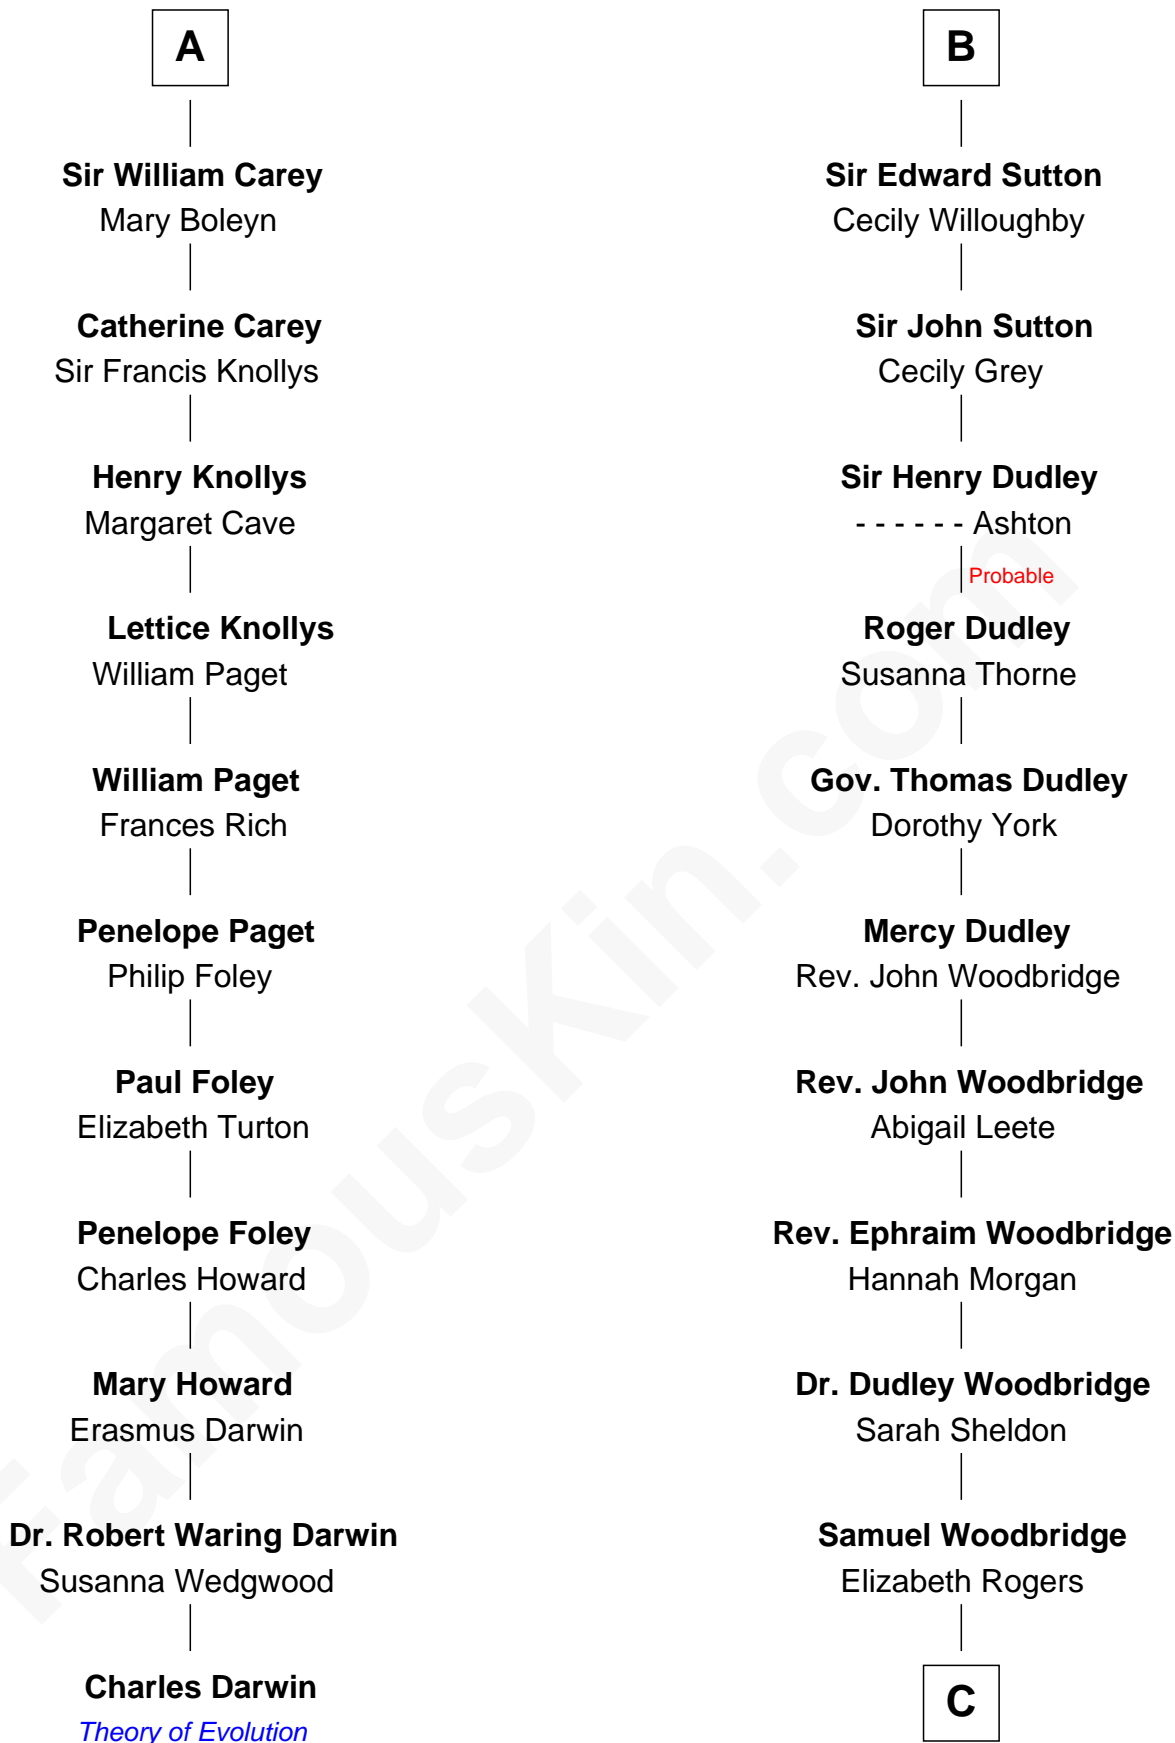

## Relationship Chart of

**Charles Darwin**

*Theory of Evolution*

17th cousin 4 times removed of

**Humphrey Bogart**

*Movie Actor*

**Sir Hugh le Despencer**

Isabella de Beauchamp

**C**

**Charlotte Sophia Woodbridge**

Dyer Perkins

**Elizabeth Rogers Perkins**

Harvey Humphrey

**John Perkins Humphrey**

Frances Dewey Churchill

**Maud Humphrey**