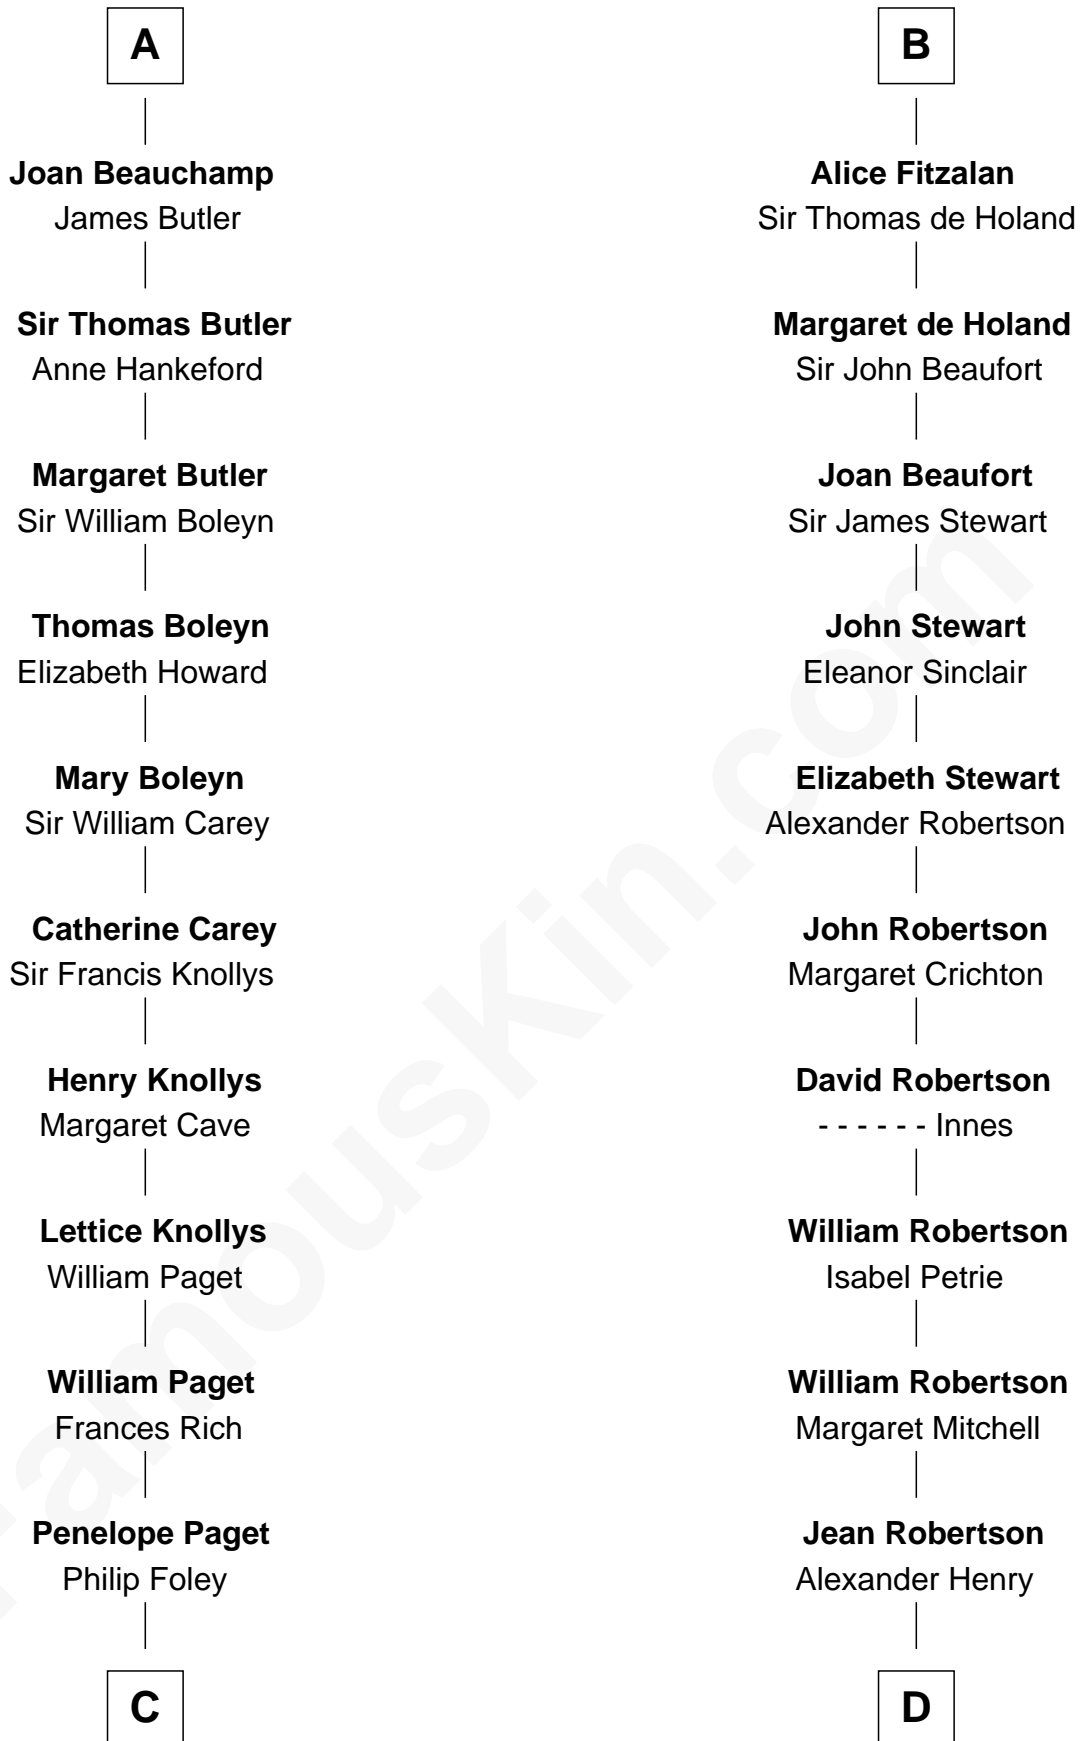

FamousKin.com

Relationship Chart of

Charles Darwin

Theory of Evolution

18th cousin 3 times removed of

Patrick Henry

1st and 6th Governor of Virginia

Richard Fitzgilbert de Clare

Adeliza de Meschines

FamousKin.com