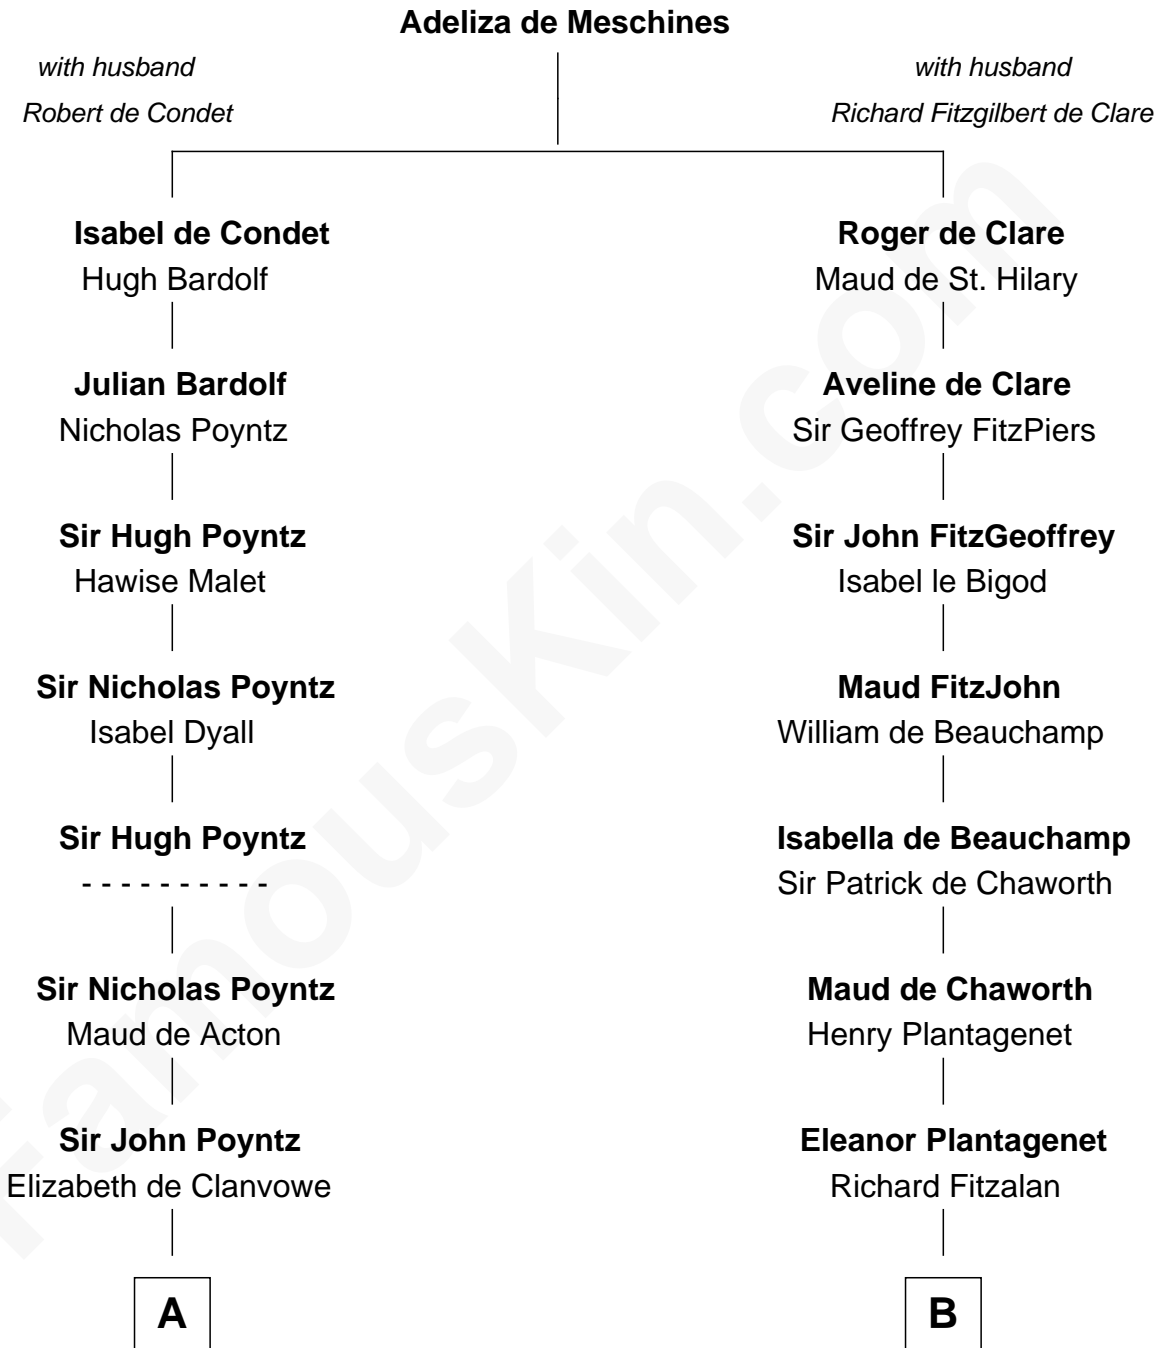

**FamousKin.com**  
**Relationship Chart of**  
**Charles Darwin**  
*Theory of Evolution*

**18th cousin 3 times removed of**  
**Patrick Henry**  
*1st and 6th Governor of Virginia*

FamousKin.com