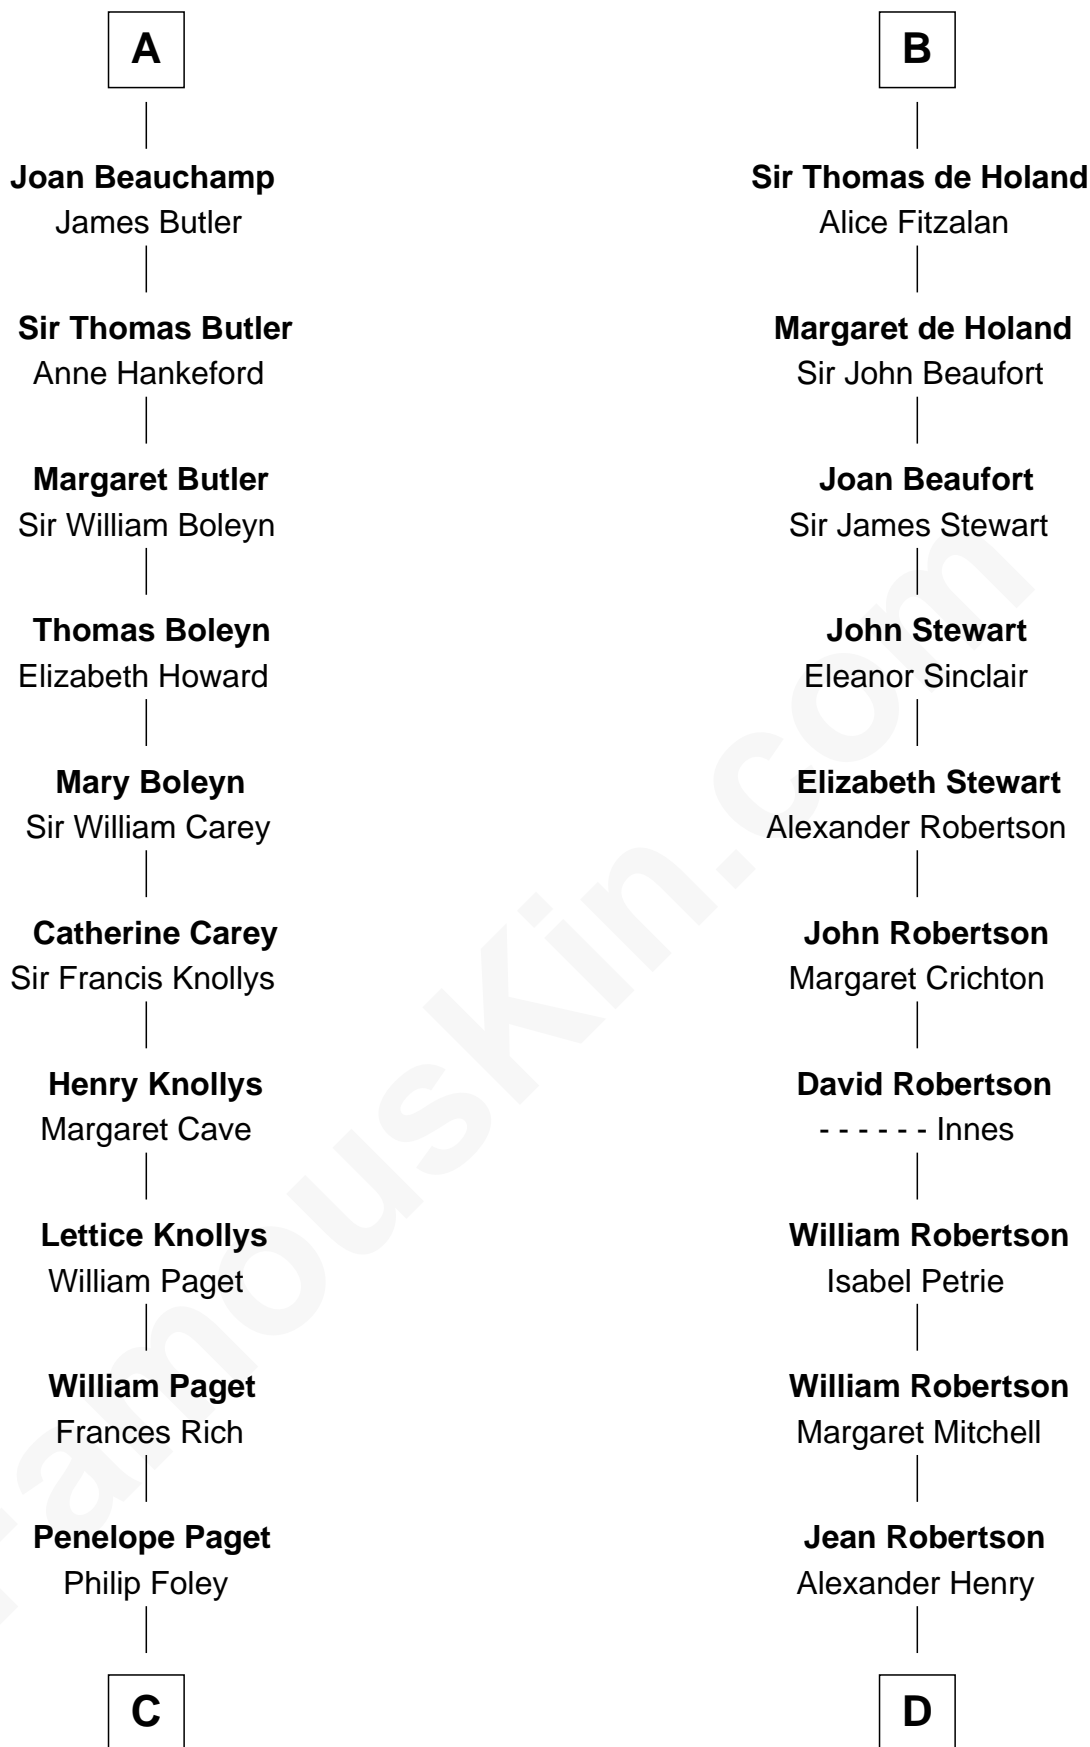

FamousKin.com Relationship Chart of

Charles Darwin

Theory of Evolution

18th cousin 3 times removed of

Patrick Henry

1st and 6th Governor of Virginia

Sir Ralph de Tony

Margaret Beaumont

FamousKin.com