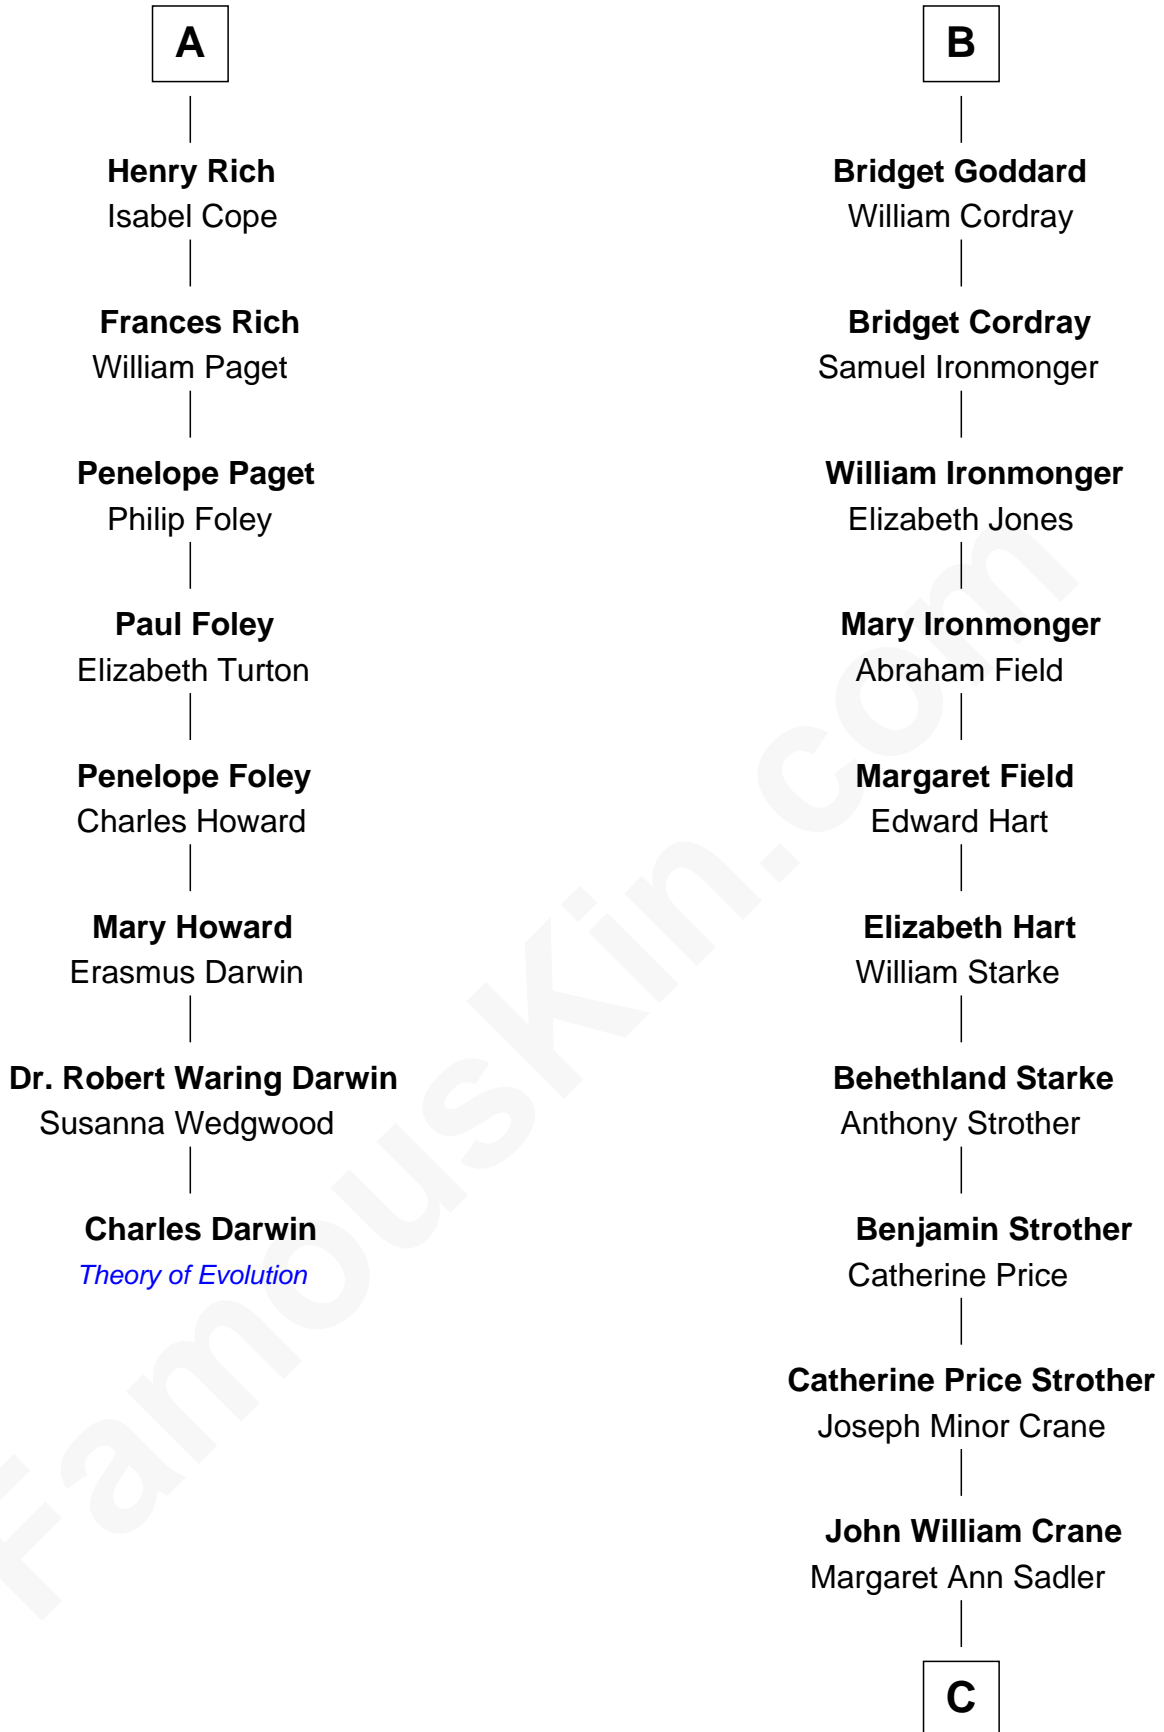

FamousKin.com Relationship Chart of

Charles Darwin

Theory of Evolution

14th cousin 5 times removed of

Randolph Scott

Movie Actor

Sir Thomas Camoys

Elizabeth de Louches

C

—
Joseph Minor Crane

Lavinia Lionberger

—
Lucy Lionberger Crane

George Grant Scott

—
Randolph Scott

Movie Actor

FamousKin.com