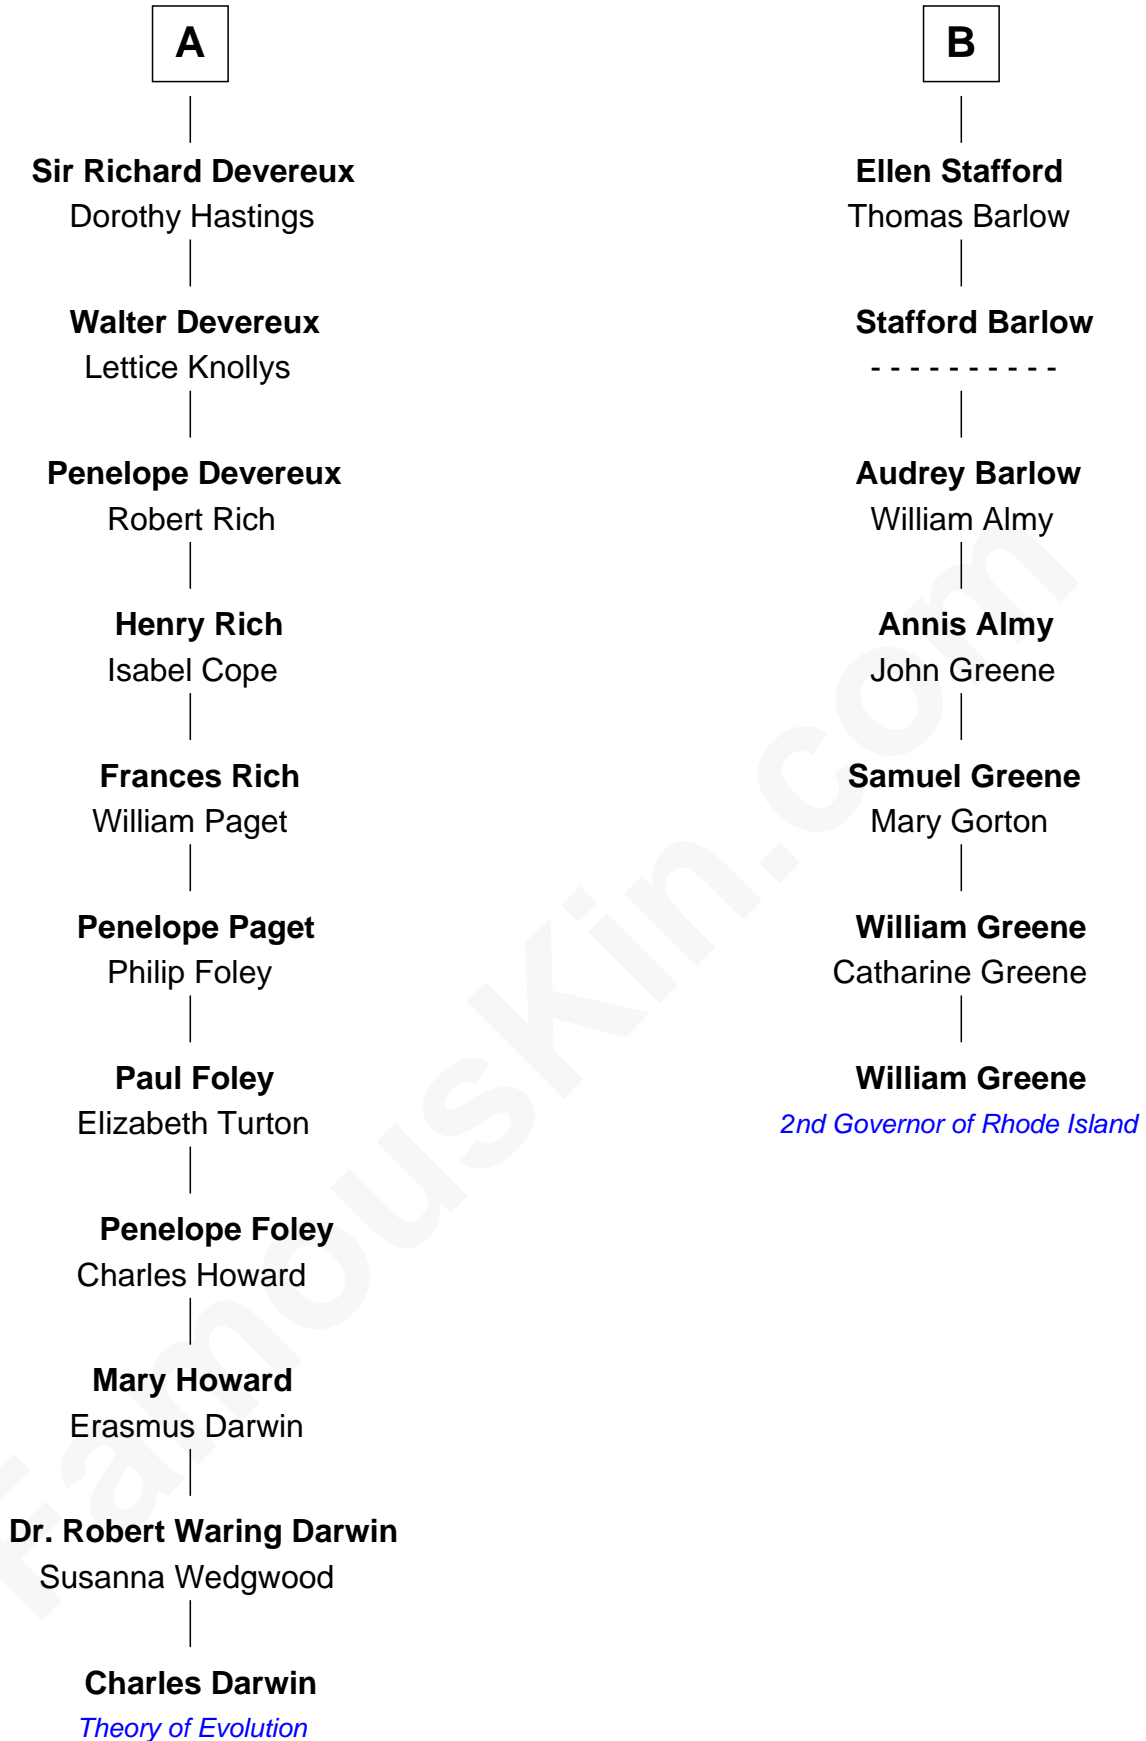

# FamousKin.com Relationship Chart of

**Charles Darwin**

*Theory of Evolution*

13th cousin 4 times removed of

**William Greene**

*2nd Governor of Rhode Island*

**Ralph de Stafford**

*with wife*  
Margaret de Audley

Maud de Hastang

**Sir Edmund Ferrers**

Ellen Roche

**Sir Humphrey Stafford**

Elizabeth Burdet

**Sir William Ferrers**

Elizabeth Belknap

**Sir Humphrey Stafford**

Eleanor Aylesbury

**Anne Ferrers**

Sir Walter Devereux

**Humphrey Stafford**

Katherine Fray

**John Devereux**

Cecily Bouchier

**Sir Humphrey Stafford**

Margaret Fogge

**Walter Devereux**

Mary Grey

**Sir Humphrey Stafford**

Margaret Tame

**A**

**B**

William Greene photo by [Sarnold17](#) (CC BY-SA 3.0)