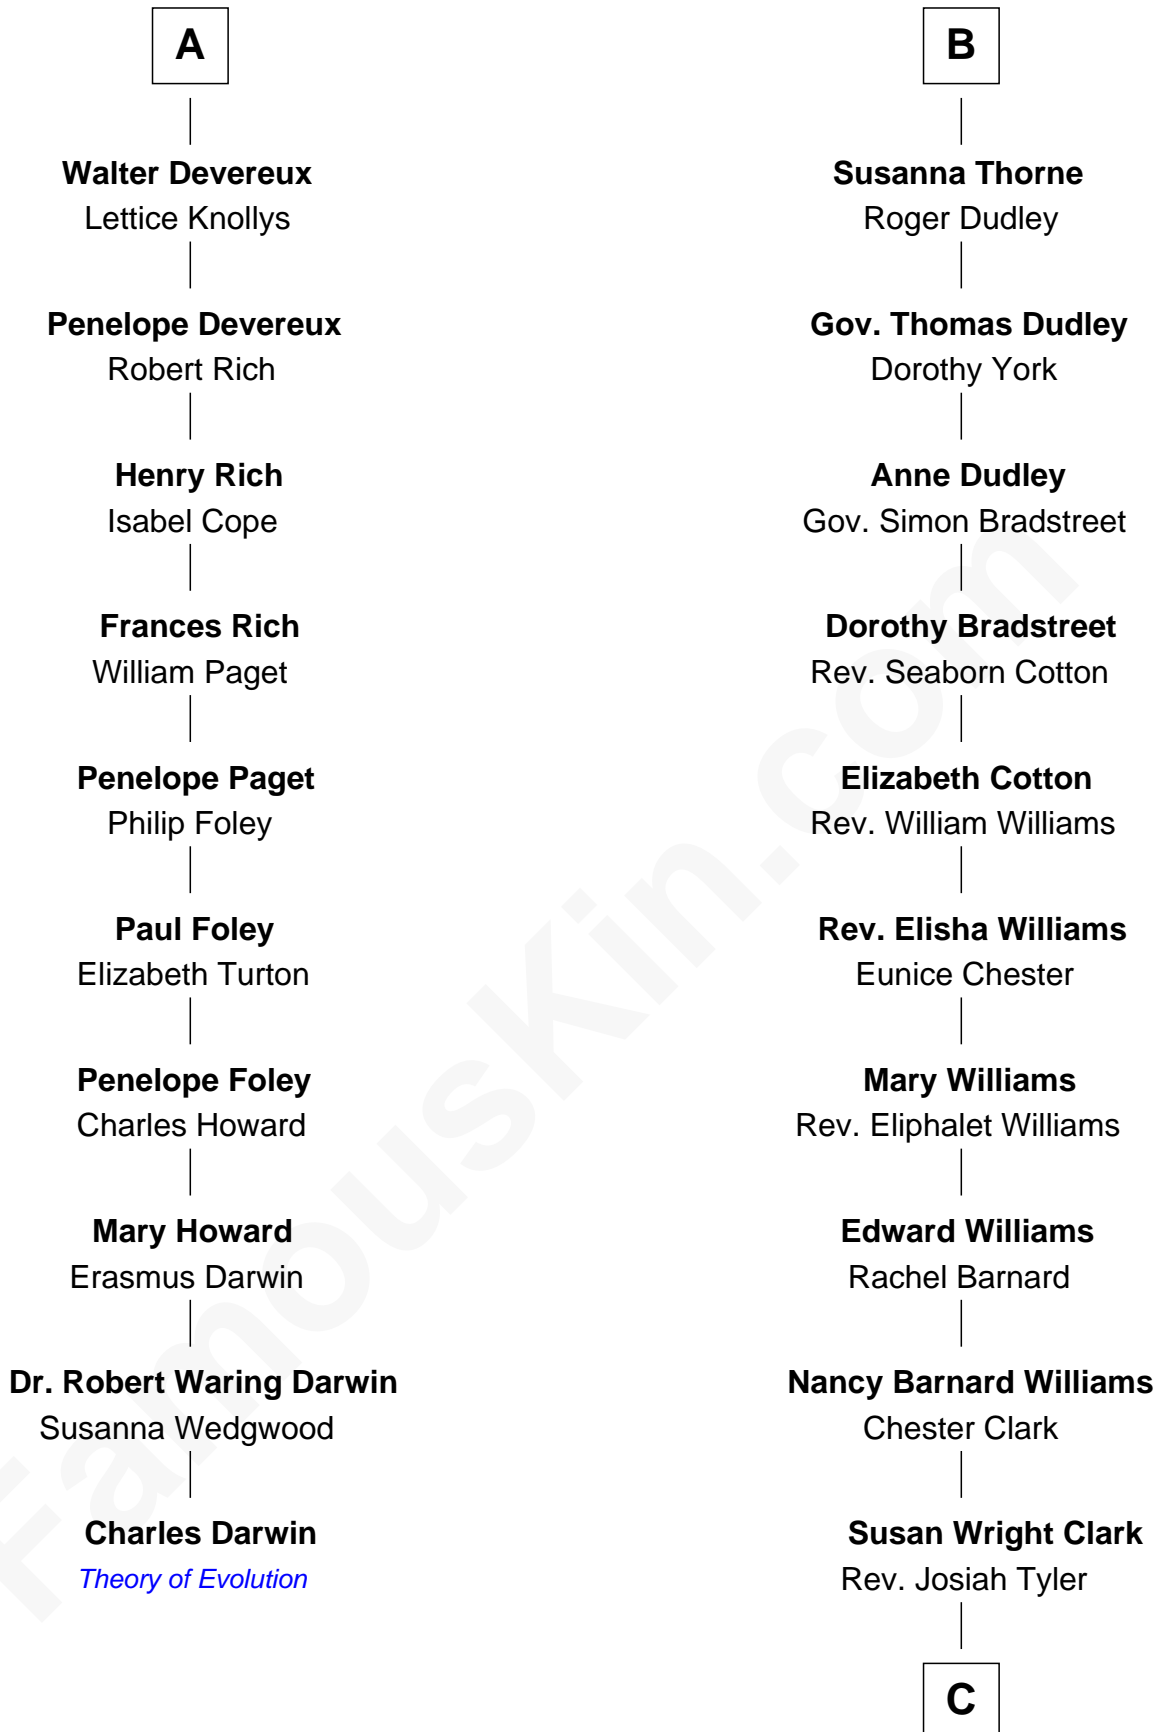

FamousKin.com Relationship Chart of

Charles Darwin

Theory of Evolution

16th cousin 5 times removed of

Kate Upton

Sports Illustrated Swimsuit Cover Model

C

William Chester Tyler

Laura Leland Brooks

Margaret Hastings Tyler

Charles Henry Vial

Elizabeth Brooks Vial

Stephen Edward Upton

Jefferson Matthew Upton

Shelley Fawn Davis

Kate Upton