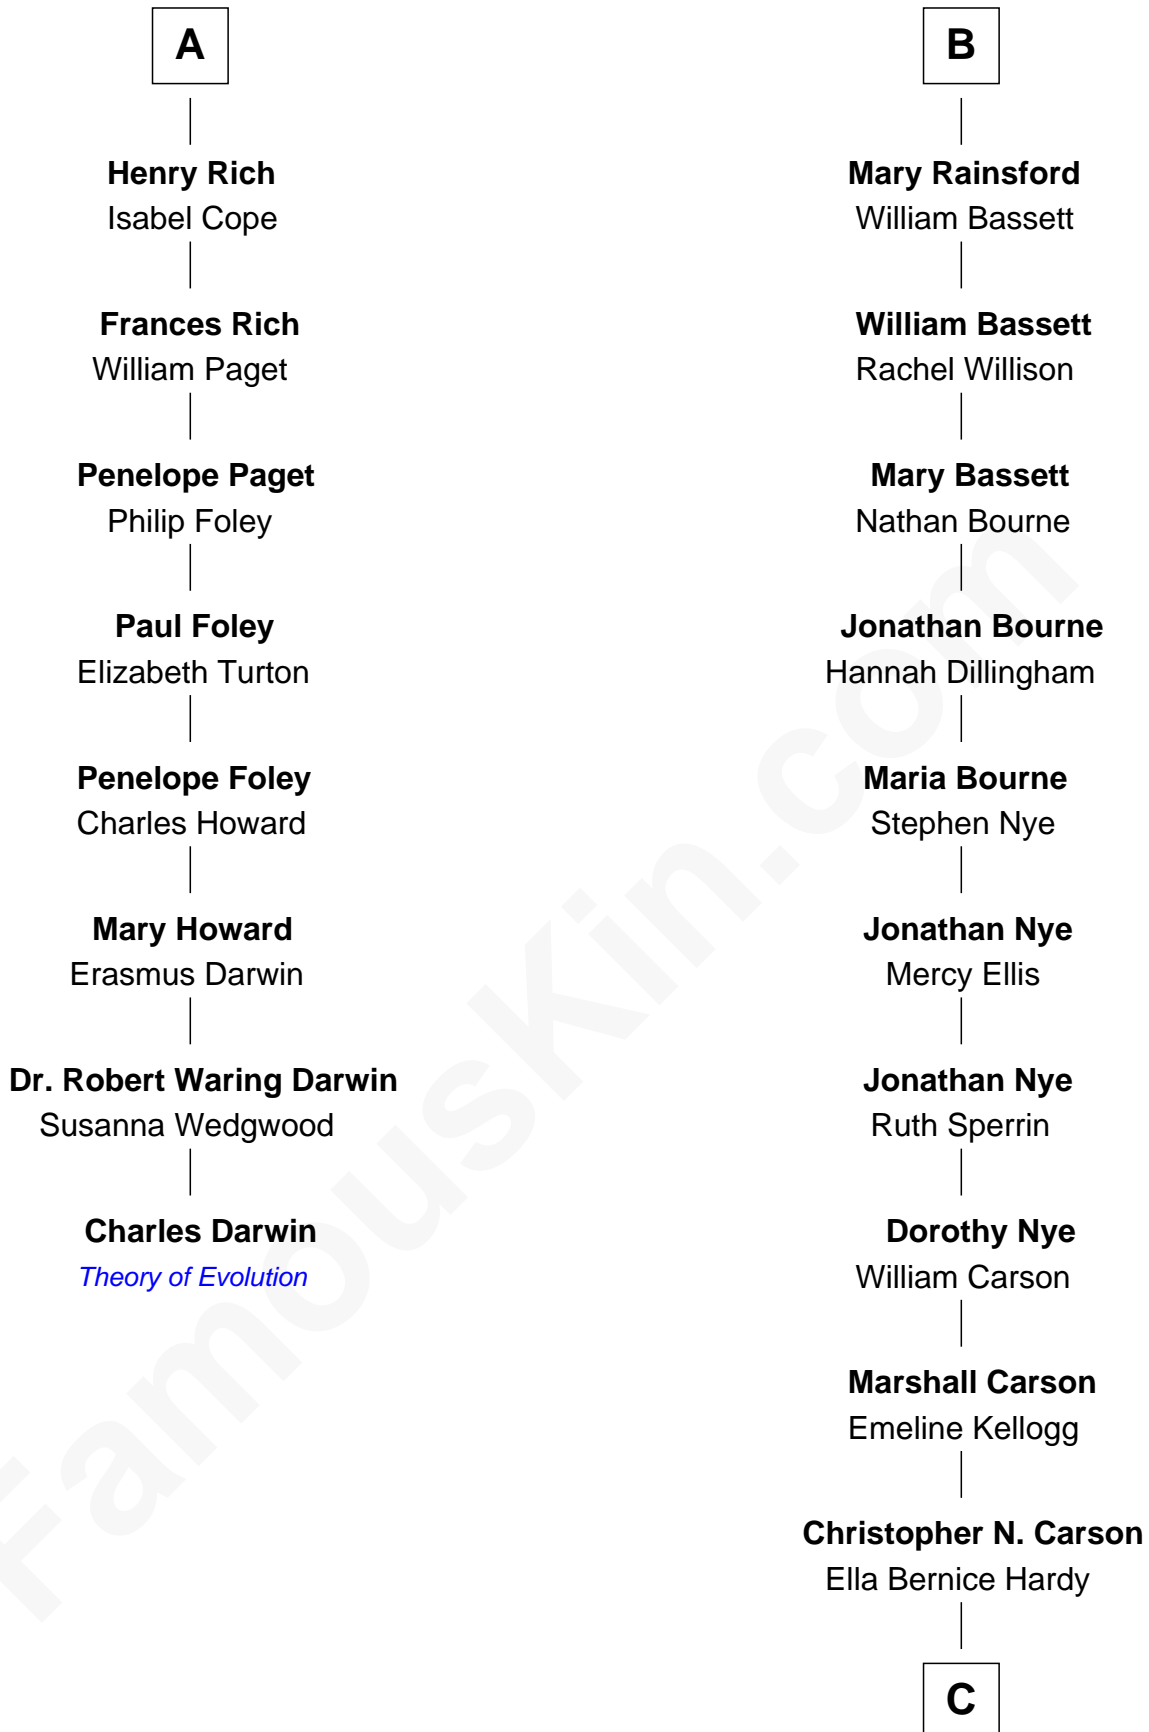

FamousKin.com Relationship Chart of

Charles Darwin

Theory of Evolution

14th cousin 4 times removed of

Johnny Carson

TV Host - "The Tonight Show"

Sir Robert Hungerford

Margaret Botreaux

Sir Robert Hungerford

Eleanor Moleyns

Sir Thomas Hungerford

Anne Percy

Mary Hungerford

Sir Edward Hastings

Sir George Hastings

Anne Stafford

Sir John White

Robert White

Margaret Gainsford

Margaret White

John Kirton

Stephen Kirton

Margaret Offley

Thomas Kirton

Mary Sadler

Mary Kirton

Robert Rainsford

Edward Rainsford

Mary - - - - -

B

C

|
Homer Lloyd Carson